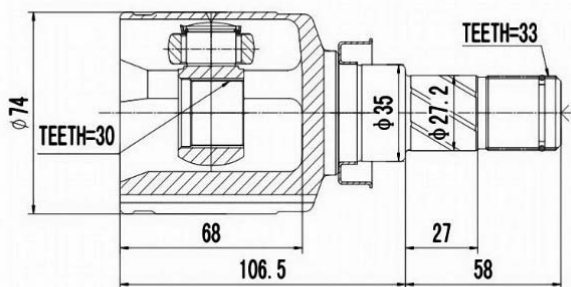

MTIU-CY2MT