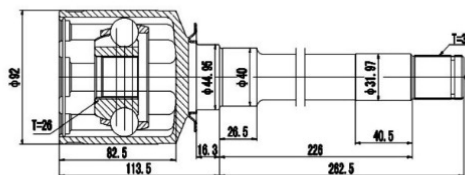

FRONT INNER JOINT / ШРУС ВНУТРЕННИЙ ПЕРЕДНИЙ

MEIR-164

MEIR-164B

SCHEMES