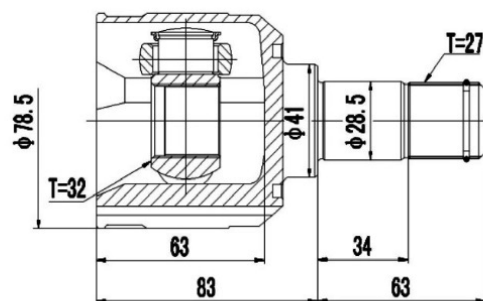

FRONT INNER JOINT / ШРУС ВНУТРЕННИЙ ПЕРЕДНИЙ

MTIU-808

MTIU-GA1

SCHEMES