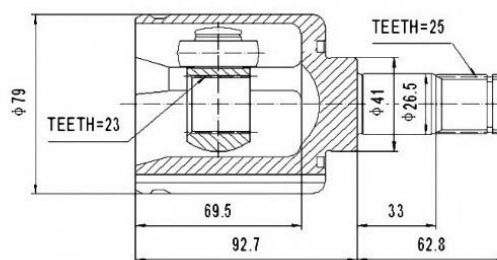

FRONT INNER JOINT / ШРУС ВНУТРЕННИЙ ПЕРЕДНИЙ

MTIU-808

MTIU-DAG

SCHEMES