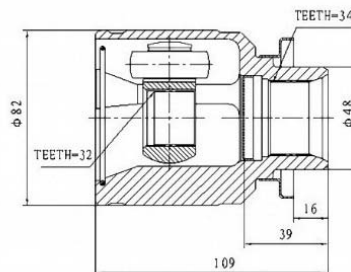

FRONT INNER JOINT / ШРУС ВНУТРЕННИЙ ПЕРЕДНИЙ

MTIL-H77A

SCHEMES