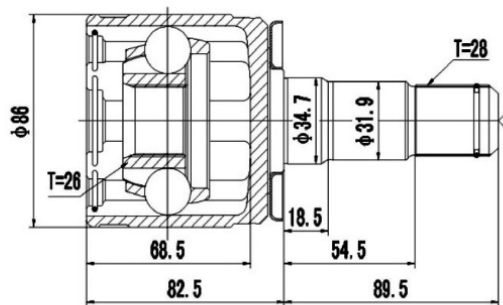

FRONT INNER JOINT / ШРУС ВНУТРЕННИЙ ПЕРЕДНИЙ

MTIL-K94

SCHEMES