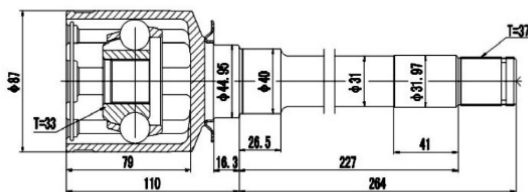

FRONT INNER JOINT / ШРУС ВНУТРЕННИЙ ПЕРЕДНИЙ

MEIR-164

MEIR-164B

SCHEMES