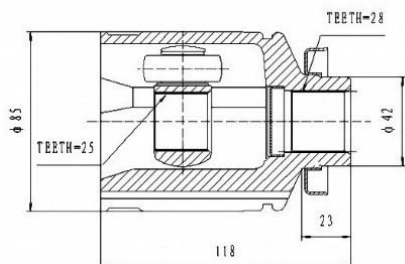

MTIR-GRM

MTIR-H76

SCHEMES

FRONT INNER JOINT / ШРУС ВНУТРЕННИЙ ПЕРЕДНИЙ

<p>MTIR-KB</p> <p>Technical drawing of MTIR-KB front inner joint. Dimensions: $\phi 86$, $\phi 62.5$, $\phi 110.5$, $\phi 84.9$, $\phi 131$, $6 \times \phi 10.5$, TEETH=33. Chinese text: 孔位 $\phi 110.5$.</p>	<p>MTIR-N84M</p> <p>Technical drawing of MTIR-N84M front inner joint. Dimensions: $\phi 82.5$, $\phi 42$, TEETH=24, TEETH=28, 70, 15, 23, 111.</p>
<p>MTIR-V07</p> <p>Technical drawing of MTIR-V07 front inner joint. Dimensions: 86.01, 85, 78.5, 135, TEETH=35. Chinese text: 孔位中心圆 114.</p>	<p>MTIU-004</p> <p>Technical drawing of MTIU-004 front inner joint. Dimensions: $\phi 80.6$, $\phi 26.5$, $\phi 35$, TEETH=22, TEETH=25, 66, 18.5, 55, 87.5.</p>
<p>MTIU-5008</p> <p>Technical drawing of MTIU-5008 front inner joint. Dimensions: $\phi 82$, $\phi 35$, $\phi 26.5$, TEETH=30, TEETH=25, 70, 27.3, 95.5, 63.</p>	<p>MTIU-5022</p> <p>Technical drawing of MTIU-5022 front inner joint. Dimensions: $D = \phi 88.5$, $A = 26$ TEETH, $B = \phi 41$, $C = 27$ TEETH, $Z = 27.1$, $L = 163$, $\phi 28.3$, 63.</p>
<p>MTIU-5026</p> <p>Technical drawing of MTIU-5026 front inner joint. Dimensions: $\phi 81.2$, $\phi 35$, $\phi 26.5$, TEETH=23, TEETH=25, 69.5, 27.5, 89.5, 63.</p>	<p>MTIU-5035</p> <p>Technical drawing of MTIU-5035 front inner joint. Dimensions: $\phi 82$, $\phi 35$, $\phi 26.5$, TEETH=22, TEETH=25, 68.5, 22.2, 90.8, 54.7.</p>