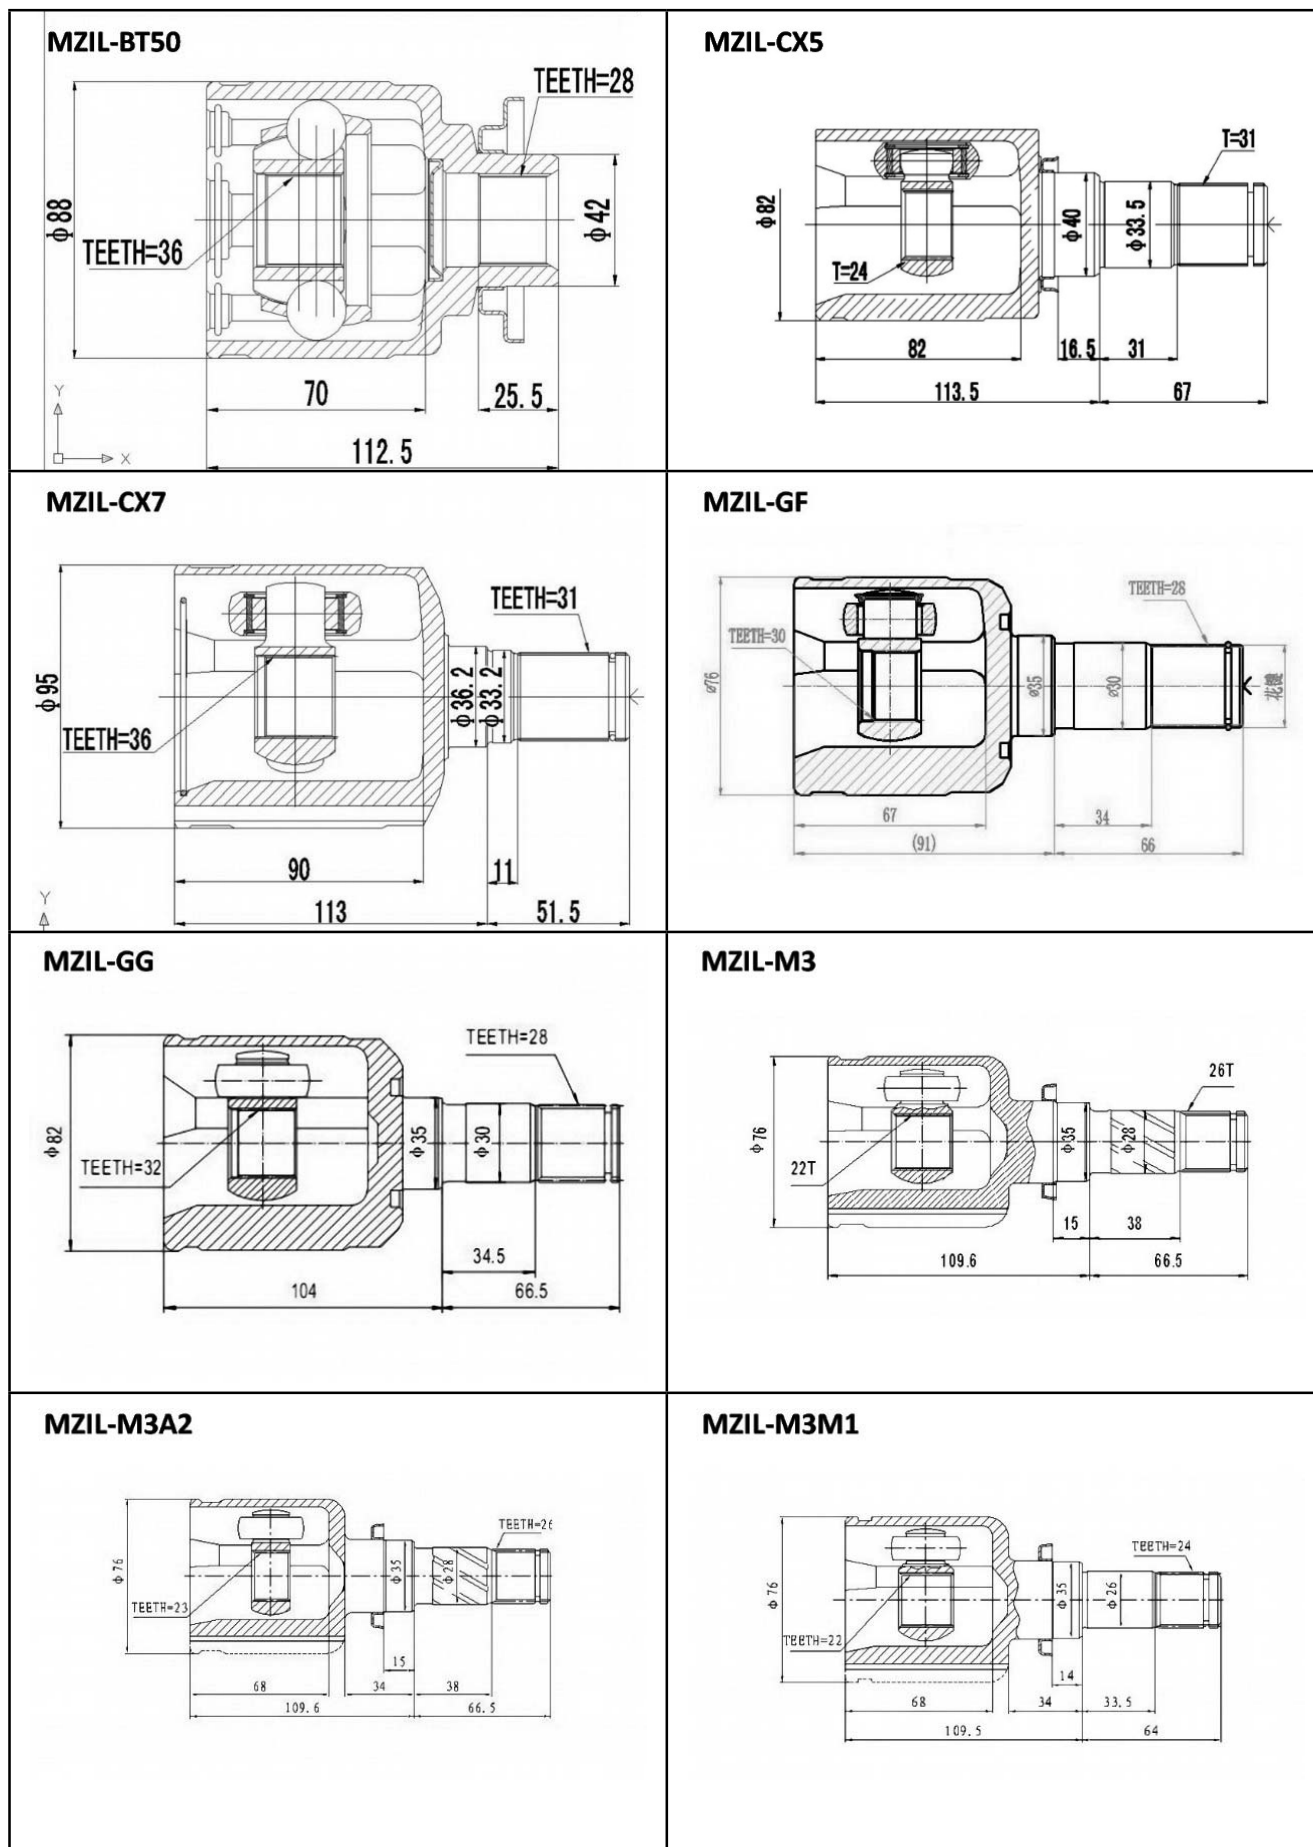

FRONT INNER JOINT / ШРУС ВНУТРЕННИЙ ПЕРЕДНИЙ