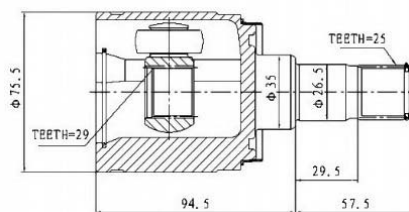

MTIR-GRM

MTIR-H76

SCHEMES

FRONT INNER JOINT / ШРУС ВНУТРЕННИЙ ПЕРЕДНИЙ

<p>MTIR-KB</p> <p>Technical drawing of MTIR-KB front inner joint. Dimensions: $\phi 86$, $\phi 62.5$, $\phi 110.5$, $\phi 84.9$, $\phi 131$, $6 \times \phi 10.5$, TEETH=33. Chinese text: 孔位 $\phi 110.5$.</p>	<p>MTIR-N84M</p> <p>Technical drawing of MTIR-N84M front inner joint. Dimensions: $\phi 82.5$, $\phi 42$, TEETH=24, TEETH=28, 70, 15, 23, 111.</p>
<p>MTIR-V07</p> <p>Technical drawing of MTIR-V07 front inner joint. Dimensions: 86.01, 85, 78.5, 135, TEETH=35. Chinese text: 孔位中心圆 114.</p>	<p>MTIU-004</p> <p>Technical drawing of MTIU-004 front inner joint. Dimensions: $\phi 80.6$, $\phi 26.5$, $\phi 35$, TEETH=22, TEETH=25, 66, 18.5, 55, 87.5.</p>
<p>MTIU-5008</p> <p>Technical drawing of MTIU-5008 front inner joint. Dimensions: $\phi 82$, $\phi 35$, $\phi 26.5$, TEETH=30, TEETH=25, 70, 27.3, 95.5, 63.</p>	<p>MTIU-5022</p> <p>Technical drawing of MTIU-5022 front inner joint. Dimensions: $D = \phi 88.5$, $A = 26$ TEETH, $B = \phi 41$, $C = 27$ TEETH, $Z = 27.1$, $L = 163$, $\phi 28.3$, 63.</p>
<p>MTIU-5026</p> <p>Technical drawing of MTIU-5026 front inner joint. Dimensions: $\phi 81.2$, $\phi 35$, $\phi 26.5$, TEETH=23, TEETH=25, 69.5, 27.5, 89.5, 63.</p>	<p>MTIU-5035</p> <p>Technical drawing of MTIU-5035 front inner joint. Dimensions: $\phi 82$, $\phi 35$, $\phi 26.5$, TEETH=22, TEETH=25, 68.5, 22.2, 90.8, 54.7.</p>