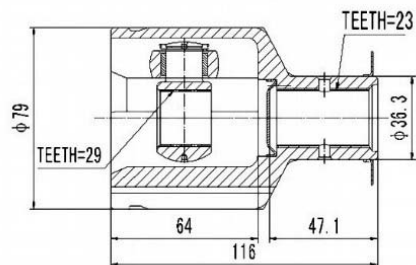

MTIR-GRM

MTIR-H76

SCHEMES

FRONT INNER JOINT / ШРУС ВНУТРЕННИЙ ПЕРЕДНИЙ

<p>MTIR-KB</p> <p>Technical drawing of MTIR-KB front inner joint. Dimensions: $\phi 86$, $\phi 62.5$, $\phi 110.5$, $\phi 84.9$, $\phi 131$, $6 \times \phi 10.5$, TEETH=33. Chinese text: 孔位 $\phi 110.5$.</p>	<p>MTIR-N84M</p> <p>Technical drawing of MTIR-N84M front inner joint. Dimensions: $\phi 82.5$, $\phi 42$, TEETH=24, TEETH=28, 70, 15, 23, 111.</p>
<p>MTIR-V07</p> <p>Technical drawing of MTIR-V07 front inner joint. Dimensions: 86.01, 85, 78.5, 135, TEETH=35. Chinese text: 孔位中心圆 114.</p>	<p>MTIU-004</p> <p>Technical drawing of MTIU-004 front inner joint. Dimensions: $\phi 80.6$, $\phi 26.5$, $\phi 35$, TEETH=22, TEETH=25, 66, 18.5, 55, 87.5.</p>
<p>MTIU-5008</p> <p>Technical drawing of MTIU-5008 front inner joint. Dimensions: $\phi 82$, $\phi 35$, $\phi 26.5$, TEETH=30, TEETH=25, 70, 27.3, 95.5, 63.</p>	<p>MTIU-5022</p> <p>Technical drawing of MTIU-5022 front inner joint. Dimensions: $D = \phi 88.5$, $A = 26$ TEETH, $B = \phi 41$, $C = 27$ TEETH, $Z = 27.1$, $L = 163$, $\phi 28.3$, 63.</p>
<p>MTIU-5026</p> <p>Technical drawing of MTIU-5026 front inner joint. Dimensions: $\phi 81.2$, $\phi 35$, $\phi 26.5$, TEETH=23, TEETH=25, 69.5, 27.5, 89.5, 63.</p>	<p>MTIU-5035</p> <p>Technical drawing of MTIU-5035 front inner joint. Dimensions: $\phi 82$, $\phi 35$, $\phi 26.5$, TEETH=22, TEETH=25, 68.5, 22.2, 90.8, 54.7.</p>