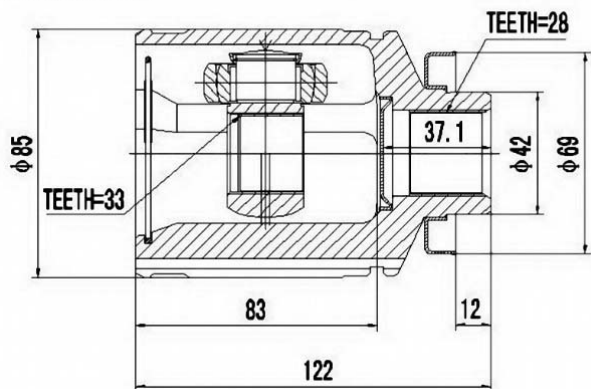

FRONT INNER JOINT / ШРУС ВНУТРЕННИЙ ПЕРЕДНИЙ

MTIR-088

MTIR-CSM

MTIR-CU20

MTIR-H76

SCHEMES