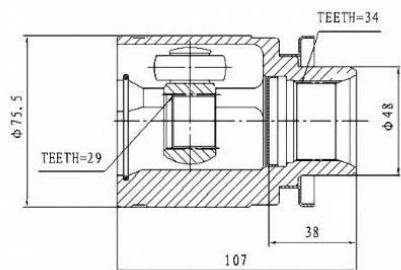

FRONT INNER JOINT / ШРУС ВНУТРЕННИЙ ПЕРЕДНИЙ

MTIL-H76

SCHEMES