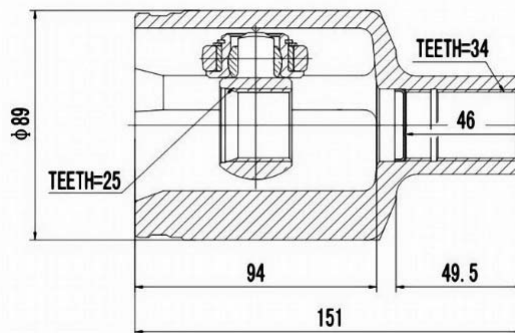

FRONT INNER JOINT / ШРУС ВНУТРЕННИЙ ПЕРЕДНИЙ

MEIL-G204

MEIR-164

MEIR-164B

SCHEMES