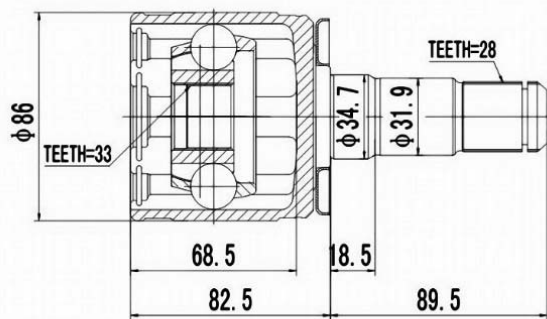

FRONT INNER JOINT / ШРУС ВНУТРЕННИЙ ПЕРЕДНИЙ

MTIL-KB

SCHEMES