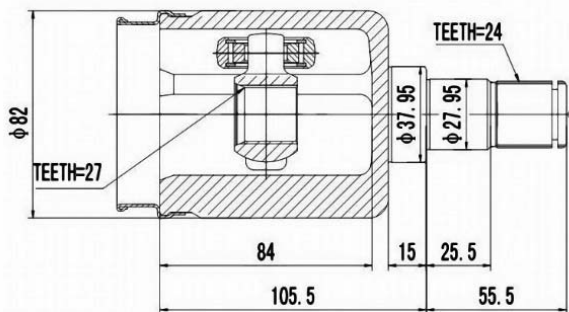

FRONT INNER JOINT / ШРУС ВНУТРЕННИЙ ПЕРЕДНИЙ

MEIR-164

MEIR-164B

MEIR-211

SCHEMES