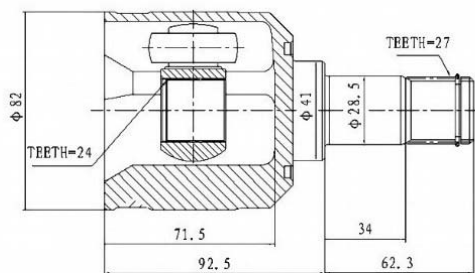

FRONT INNER JOINT / ШРУС ВНУТРЕННИЙ ПЕРЕДНИЙ

MTIU-808

MTIU-EA5A

SCHEMES