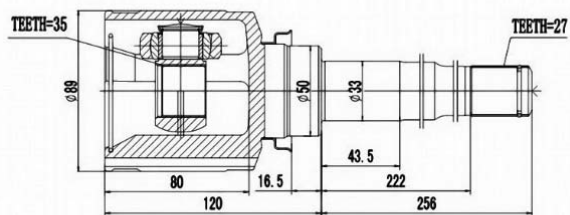

FRONT INNER JOINT / ШРУС ВНУТРЕННИЙ ПЕРЕДНИЙ

MTIR-088

MTIR-CSM

MTIR-CW5

MTIR-H76

SCHEMES