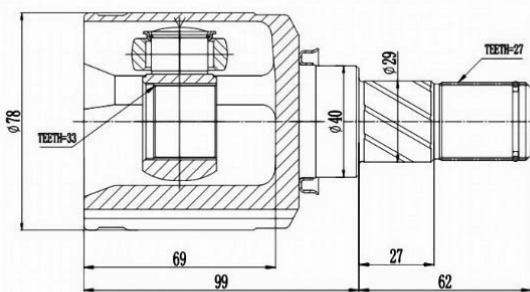

FRONT INNER JOINT / ШРУС ВНУТРЕННИЙ ПЕРЕДНИЙ

MTIU-808

MTIU-CY3A

SCHEMES