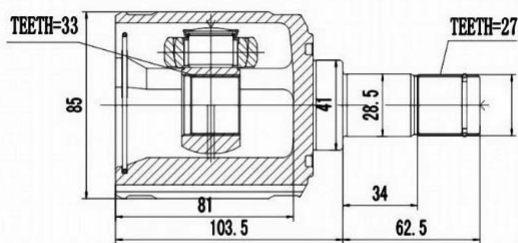

FRONT INNER JOINT / ШРУС ВНУТРЕННИЙ ПЕРЕДНИЙ

MTIL-CU20