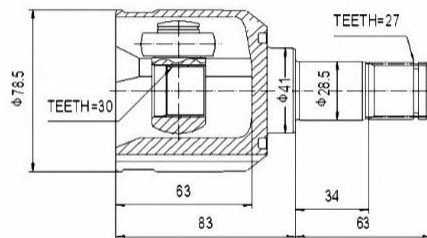

FRONT INNER JOINT / ШРУС ВНУТРЕННИЙ ПЕРЕДНИЙ

MTIR-088

MTIR-CSM

MTIR-H76

SCHEMES