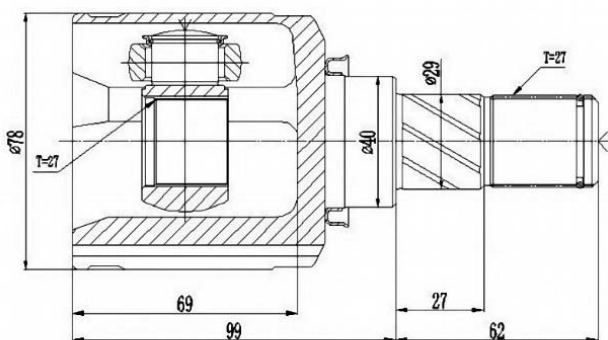

FRONT INNER JOINT / ШРУС ВНУТРЕННИЙ ПЕРЕДНИЙ

MTIU-808

MTIU-CY3C

SCHEMES