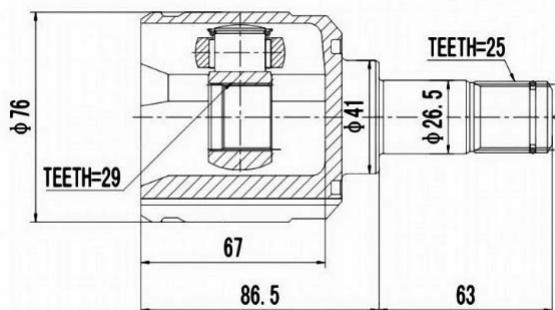

MTIU-CY2AT