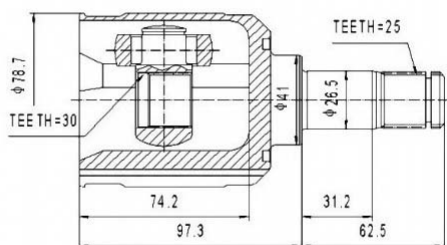

FRONT INNER JOINT / ШРУС ВНУТРЕННИЙ ПЕРЕДНИЙ

MTIU-808