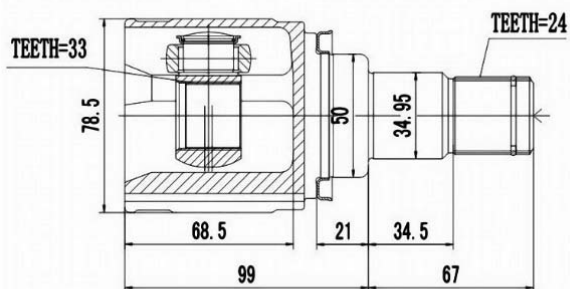

FRONT INNER JOINT / ШРУС ВНУТРЕННИЙ ПЕРЕДНИЙ

MTIL-CY3M

SCHEMES