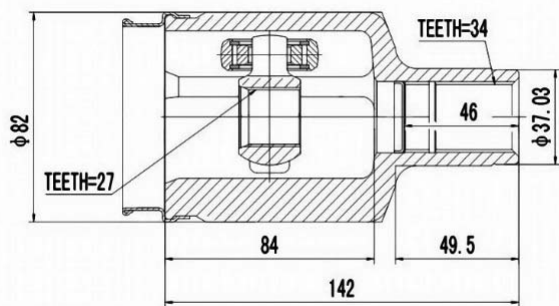

FRONT INNER JOINT / ШРУС ВНУТРЕННИЙ ПЕРЕДНИЙ

MEIL-211