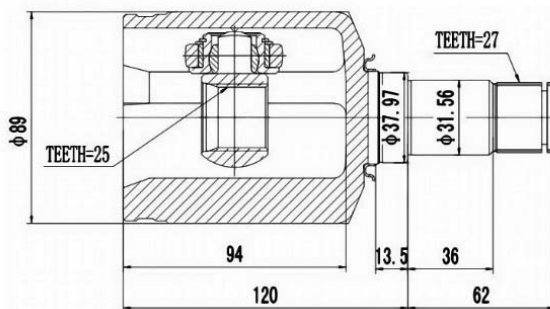

FRONT INNER JOINT / ШРУС ВНУТРЕННИЙ ПЕРЕДНИЙ

MEIR-164

MEIR-164B

MEIR-G204

SCHEMES