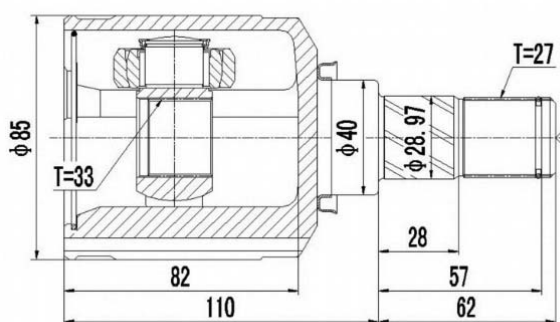

FRONT INNER JOINT / ШРУС ВНУТРЕННИЙ ПЕРЕДНИЙ

MTIL-GA3

SCHEMES