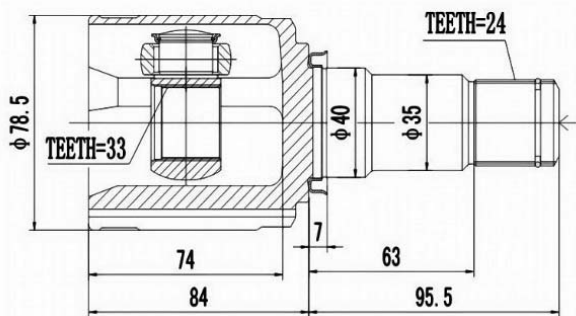

FRONT INNER JOINT / ШРУС ВНУТРЕННИЙ ПЕРЕДНИЙ

MTIR-088

MTIR-CSM

MTIR-CY3M

MTIR-H76

SCHEMES