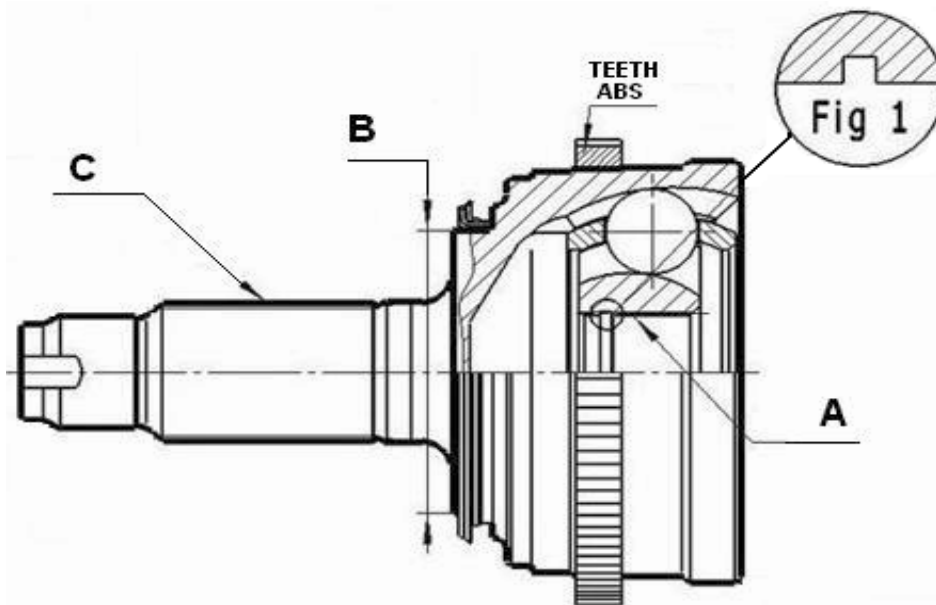

A - TEETH OF INNER SPLINE
 B - SEAL DIAMETER
 C - TEETH OF OUTER SPLINE

Asva Sport Catalogue Constant Velocity Joints 2017-2018

ASVA	Small diameter	Hight	Big diameter	TYPE
41-3253	23	57	94	
ASBT-100	26	90	88	
ASBT-105	22	78	134	
ASBT-106	22	65	92	TRIPOID
ASBT-107	26	74	105	TRIPOID
ASBT-108	21	94	99	
ASBT-11	22	75	105	TRIPOID
ASBT-110	23	94	84	
ASBT-115	27	100	100	
ASBT-116	22	83	100	
ASBT-119	25	83	81	
ASBT-12	24	76	103	
ASBT-122	24	92	83	
ASBT-128	23	72	106	TRIPOID
ASBT-129	24	74	100	TRIPOID
ASBT-132	22	66	98	TRIPOID
ASBT-133	24	70	90	TRIPOID
ASBT-135	27	87	104	TRIPOID
ASBT-136B	31	105	84	
ASBT-137	26	79	83	TRIPOID
ASBT-138	24	79	93	
ASBT-13B	32	110	82	
ASBT-14	20	90	80	
ASBT-140	25	79	92	TRIPOID
ASBT-144	39	56	100	
ASBT-147	21	80	88	
ASBT-148	23	84	87	
ASBT-149	26	85	112	
ASBT-150	27	78	108	TRIPOID
ASBT-155	22	101	75	
ASBT-163	23	89	110	
ASBT-164	21	78	97	
ASBT-167	21	82	86	
ASBT-170	23	87	74	
ASBT-171	19	76	70	
ASBT-180	31	106	105	
ASBT-185	22	75	113	
ASBT-19	20	78	94	
ASBT-20	19	77	75	
ASBT-204	25	71	85	TRIPOID
ASBT-2042	24	82	85	
ASBT-2047	19	67	69	
ASBT-2048	21	74	90	
ASBT-2059	20	78	79	
ASBT-2068	24	65	94	TRIPOID
ASBT-2080	22	73	72	
ASBT-2082	23	86	96	
ASBT-2095	22	78	87	
ASBT-21	25	85	88	
ASBT-2120	22	71	91	TRIPOID
ASBT-2126	22	84	84	
ASBT-2127	23	78	86	