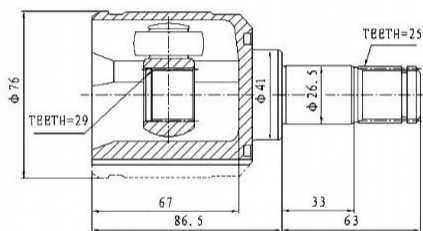

FRONT INNER JOINT / ШРУС ВНУТРЕННИЙ ПЕРЕДНИЙ

MTIR-088