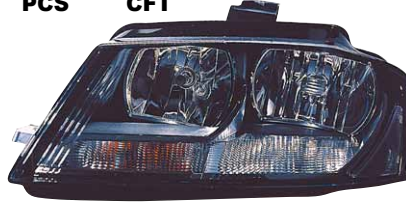

446-1125-RDEM2

HEAD LAMP
R 8P0941004AK
L 8P0941003AK
PCS CFT