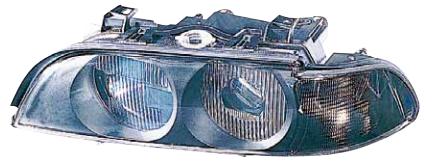

444-1121-RD LDEMD

HEAD LAMP

R
L
4PCS 6.21CFT