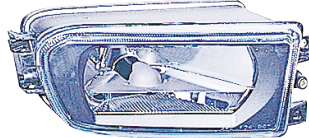

444-2003-AQ/UQ

'95

FOG LAMP

R LAA621 R 712370301129
L LAA622 L 712370201129
24PCS
5.04CFT