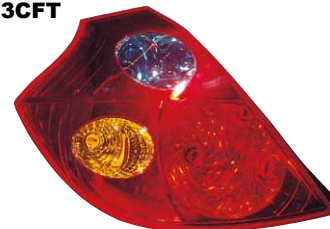

223-1928-UE

5D

TAIL LAMP
R 92402-1H000
L 92401-1H000
6PCS 6.3CFT