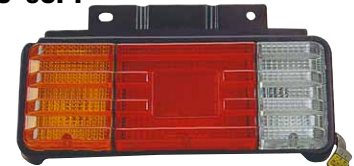

216-1927-NV1

TAIL LAMP
R 8BW6-51-150
L 8BW6-51-160
10PCS 4.00CFT
00-216-1927 LENS
50PCS 3CFT