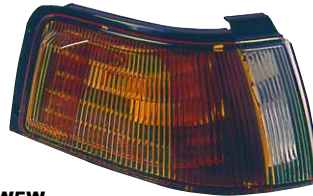

216-1524-AE '90-'94
CORNER LAMP
R B455-51-060A R 8BBG-51-060
L B455-51-070A L 8BBG-51-070
20PCS 2.20CFT