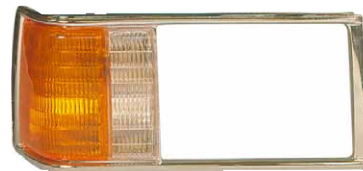

6 '08-

9-29 '80-'81

216-1155-RD EM2

HEAD LAMP
LD: RD:
R GS1F-51-0K0E R GS8S-51-0K0B
L GS1F-51-0L0E L GS8S-51-0L0D
R GS1F-51-0K0G 2PCS 4.5CFT
L GS1F-51-0L0G

H11/H9/WY21W/W5W

216-1102-LD

HEAD LAMP
R 8451-51-035A
L 8451-51-045A
6PCS 2.64CFT

H4

43T

216-1701

LIGHT HOUSING
PCS CFT

TBA

216-1155-LEHM2

HEAD LAMP
R GS7T-51-031E
L PCS CFT

D2S/H9/WY21W/W5W

TBA

216-1102-LD-H

HEAD LAMP
PCS CFT

H4

43T

216-1514

SIDE LAMP
1243-89-663
50PCS 5.53CFT

12V5W/12V21W

216-1401N

SIDE LAMP
100PCS 2.26CFT

12V10W

216-2021-UE

FOG LAMP
R GS1D-51-680B
L GS1D-51-690B
12PCS
2.03CFT

H11

216-1102-LD-HU

HEAD LAMP
6PCS 4.55CFT

H4

43T

216-1917

TAIL LAMP
R 8544-50-740
L 8544-50-760
10PCS 6.3CFT

216-1973-UE-C

TAIL LAMP
R GS1F-51-150G
L GS1F-51-160G
10PCS
4.10CFT

LED/W21W

LED

216-1201

LIGHT CASE
R 8545-50-740B
L 8545-50-760B
20PCS 5.43CFT

216-1916

TAIL LAMP (W)
R 8961-89-664
L 8961-89-669
20PCS 5.87CFT
00-216-1916
LENS
100PCS 4CFT

12V21W/12V21/5W

216-1973-UE R GS1F-51-150D LED
TAIL LAMP L GS1F-51-160D
R GS1F-51-180E R GS1F-51-150E
L GS1F-51-170E L GS1F-51-180H
10PCS
4.10CFT

LED/W21W

216-1611

FRONT LAMP
R 00-216-1611 LENS
L 200PCS 3CFT
50PCS 3.93CFT

12V5W/12V21W

216-3201N

FAN SHROUD
10PCS 3.73CFT

216-1308

BACK LAMP
R GS1F-51-3F0E
R GS1F-51-3H0B
L GS1F-51-3F0
L PCS
CFT

W21W

TBA