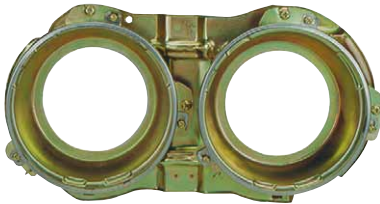

215-1712

LIGHT HOUSING
R 26006-J0100
L 26056-J0100
20PCS 2.60CFT