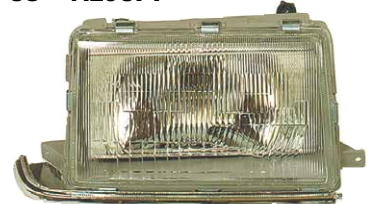

215-1102-LD

HEAD LAMP
R 26010-21L00
L 26060-21L00
6PCS 7.29CFT

H4

43T