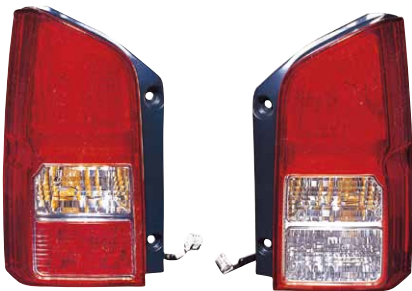

**215-19J3R-LD
L-LD**

**TAIL LAMP
(TAIL FOG LAMP)**

R 26550-EB300
L 26555-EB300
PCS CFT