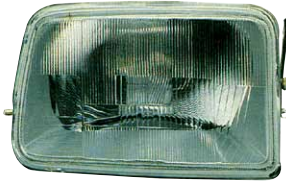

H4/W5W

**551-1109-RD
LD**

43T R5 '72

HEAD LAMP
LD:
R 7701021190
L 7701021191
6PCS 3.69CFT