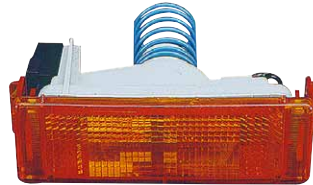

551-1603-A

FRONT LAMP
R
L
100PCS 4.2CFT