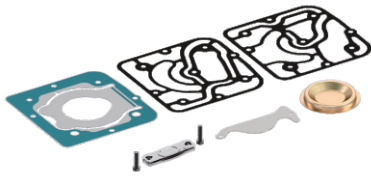

50-GF195

REPAIR KIT

for WABCO 912 210 000 0