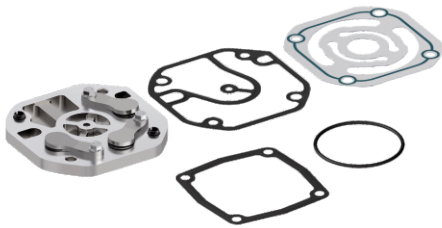

50-GF197

REPAIR KIT

for 447 130 28 15 COMPRESSOR