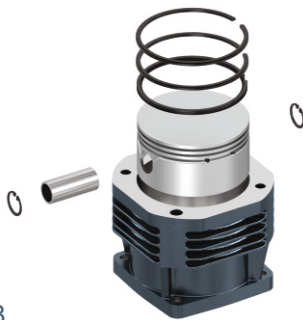

50-GF197

REPAIR KIT

for 447 130 28 15 COMPRESSOR

50-GF198

REPAIR KIT

for 447 130 28 15 COMPRESSOR

50-GF188

REPAIR KIT

MERCEDES
442 130 01 08

50-PC031-050

PISTON KIT

for WABCO 912 210 SERIES

D = 100 mm (+ 0.50 mm)

50-PC031-050

PISTON KIT

for KNORR-BREMSE LP4944

D = 70 mm (+ 0.50 mm)

50-CS094

CRANKSHAFT

for WABCO 411 142 960 0

UM

New Product

50-CS095 / CRANKSHAFT

for **MERCEDES TWIN CYLINDER COMPRESSOR**