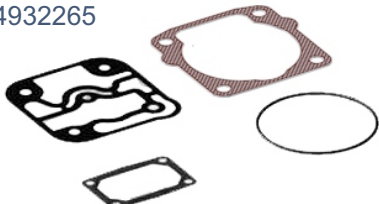

50-GF191 / REPAIR KIT

FOR CUMMINS COMPRESSORS
LK3880 / 4932265