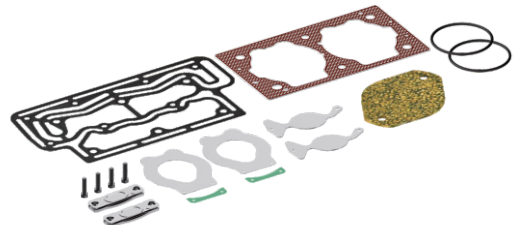

FOR HYUDAI / KIA COMPRESSORS

WABCO
911 515 923 2

50-GF191 / REPAIR KIT

FOR CUMMINS COMPRESSORS
LK3880 / 4932265

50-GF194 / REPAIR KIT

FOR HYUDAI / KIA COMPRESSORS

UM

New Product