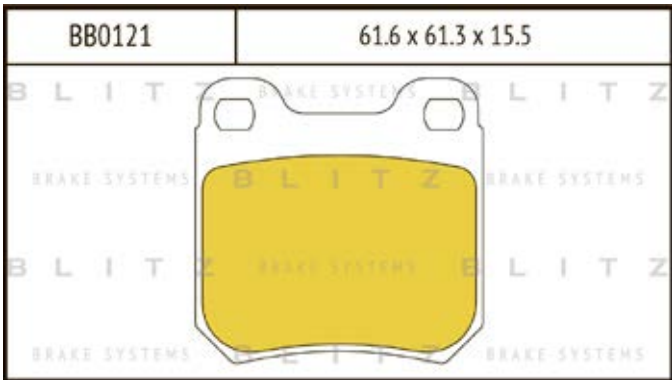

O.E.M.	BLITZ
--------	-------

BB0363	169.0 x 61.6 x 19.2
	

BB0364	137.0 x 48.5 x 18.8
	

BB0365P	84.9 x 70.1 x 15.9
	

BB0366	102.4 x 48.5 x 16.5
	

BB0367	155.4 x 50.7 x 16.0
	

BB0368	169.1 x 73.2 x 19.3
	

BB0369	163.1 x 67.1 x 20.0
	