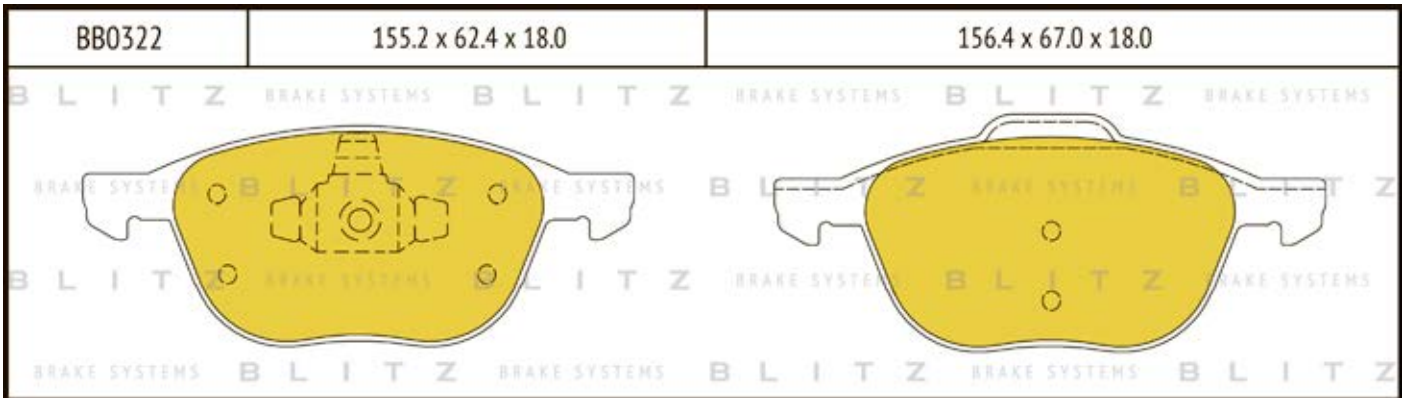

O.E.M.	BLITZ
--------	-------

BB0363	169.0 x 61.6 x 19.2
	

BB0364	137.0 x 48.5 x 18.8
	

BB0365P	84.9 x 70.1 x 15.9
	

BB0366	102.4 x 48.5 x 16.5
	

BB0367	155.4 x 50.7 x 16.0
	

BB0368	169.1 x 73.2 x 19.3
	

BB0369	163.1 x 67.1 x 20.0
	