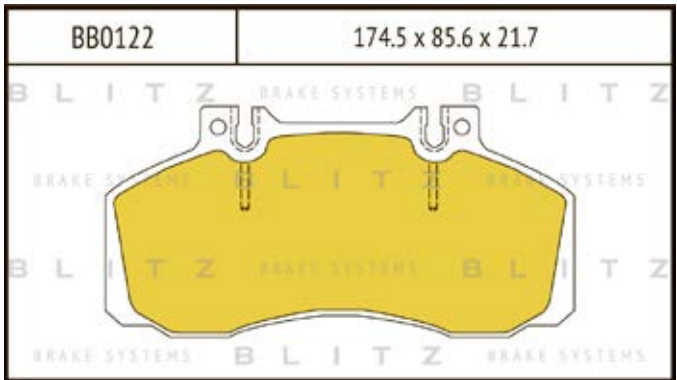

O.E.M.	BLITZ
--------	-------

BB0363	169.0 x 61.6 x 19.2
	

BB0364	137.0 x 48.5 x 18.8
	

BB0365P	84.9 x 70.1 x 15.9
	

BB0366	102.4 x 48.5 x 16.5
	

BB0367	155.4 x 50.7 x 16.0
	

BB0368	169.1 x 73.2 x 19.3
	

BB0369	163.1 x 67.1 x 20.0
	