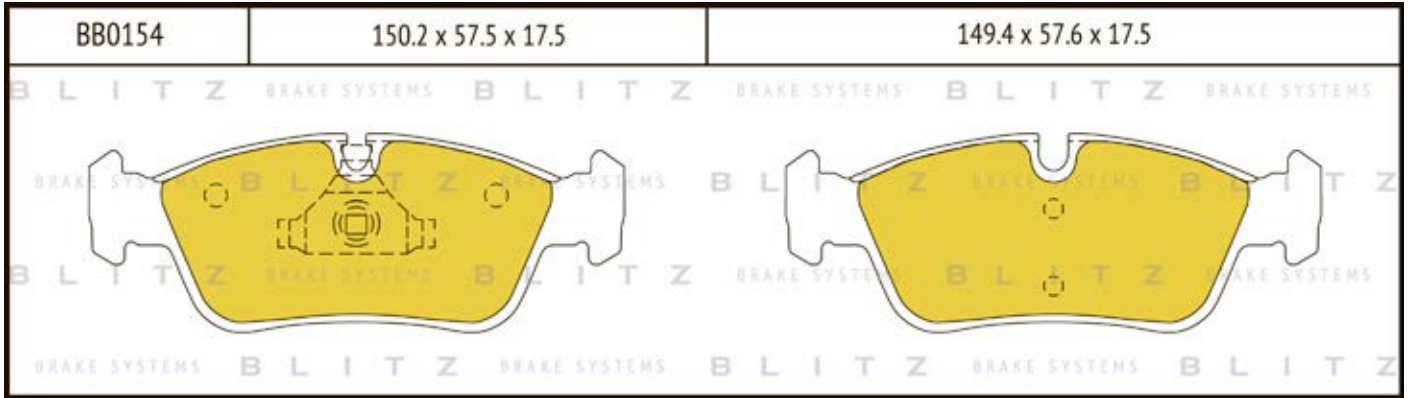

O.E.M.	BLITZ
--------	-------

BB0363	169.0 x 61.6 x 19.2
	

BB0364	137.0 x 48.5 x 18.8
	

BB0365P	84.9 x 70.1 x 15.9
	

BB0366	102.4 x 48.5 x 16.5
	

BB0367	155.4 x 50.7 x 16.0
	

BB0368	169.1 x 73.2 x 19.3
	

BB0369	163.1 x 67.1 x 20.0
	