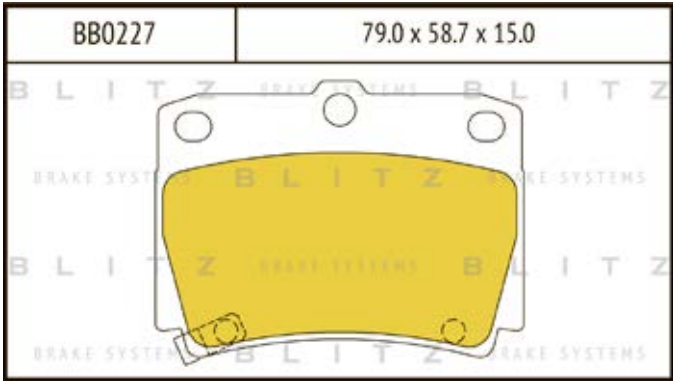

O.E.M.	BLITZ
--------	-------

BB0363	169.0 x 61.6 x 19.2
	

BB0364	137.0 x 48.5 x 18.8
	

BB0365P	84.9 x 70.1 x 15.9
	

BB0366	102.4 x 48.5 x 16.5
	

BB0367	155.4 x 50.7 x 16.0
	

BB0368	169.1 x 73.2 x 19.3
	

BB0369	163.1 x 67.1 x 20.0
	