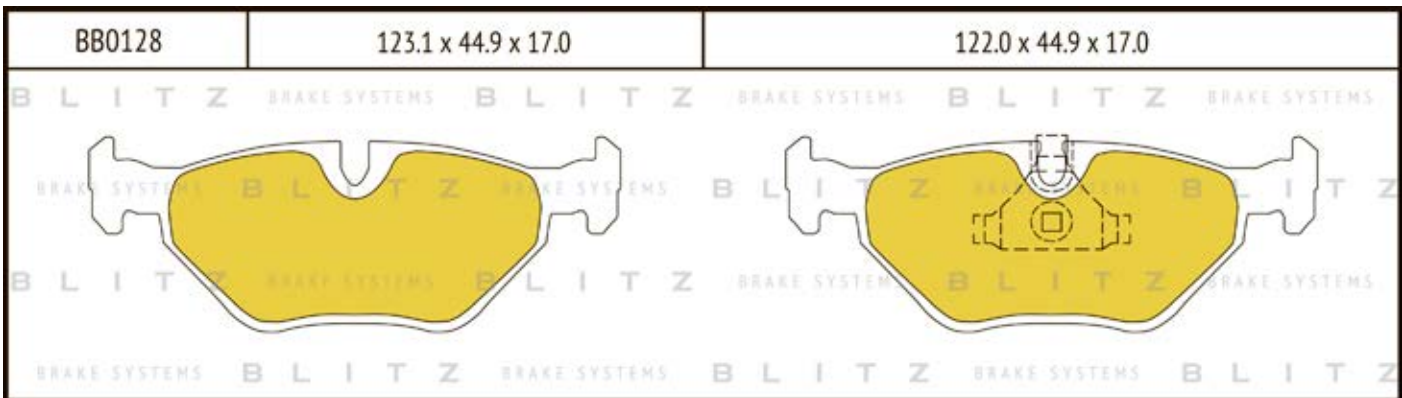

O.E.M.	BLITZ
--------	-------

BB0363	169.0 x 61.6 x 19.2
	

BB0364	137.0 x 48.5 x 18.8
	

BB0365P	84.9 x 70.1 x 15.9
	

BB0366	102.4 x 48.5 x 16.5
	

BB0367	155.4 x 50.7 x 16.0
	

BB0368	169.1 x 73.2 x 19.3
	

BB0369	163.1 x 67.1 x 20.0
	