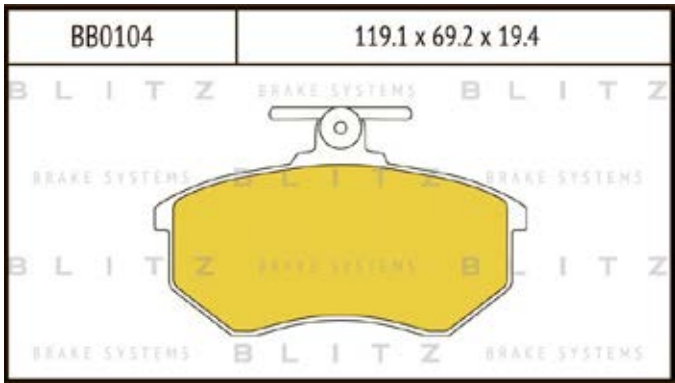

O.E.M.	BLITZ
--------	-------

BB0363	169.0 x 61.6 x 19.2
	

BB0364	137.0 x 48.5 x 18.8
	

BB0365P	84.9 x 70.1 x 15.9
	

BB0366	102.4 x 48.5 x 16.5
	

BB0367	155.4 x 50.7 x 16.0
	

BB0368	169.1 x 73.2 x 19.3
	

BB0369	163.1 x 67.1 x 20.0
	