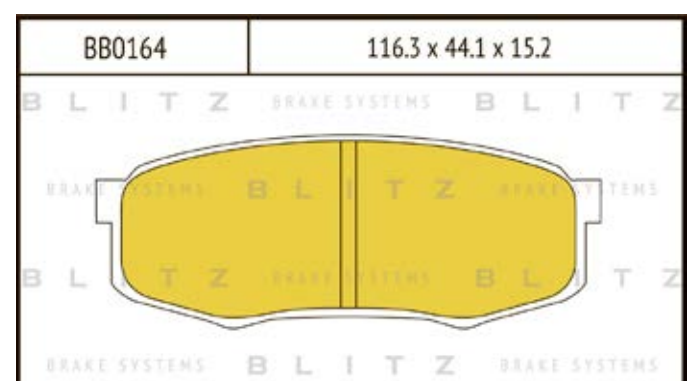

O.E.M.	BLITZ
--------	-------

BB0363	169.0 x 61.6 x 19.2
	

BB0364	137.0 x 48.5 x 18.8
	

BB0365P	84.9 x 70.1 x 15.9
	

BB0366	102.4 x 48.5 x 16.5
	

BB0367	155.4 x 50.7 x 16.0
	

BB0368	169.1 x 73.2 x 19.3
	

BB0369	163.1 x 67.1 x 20.0
	