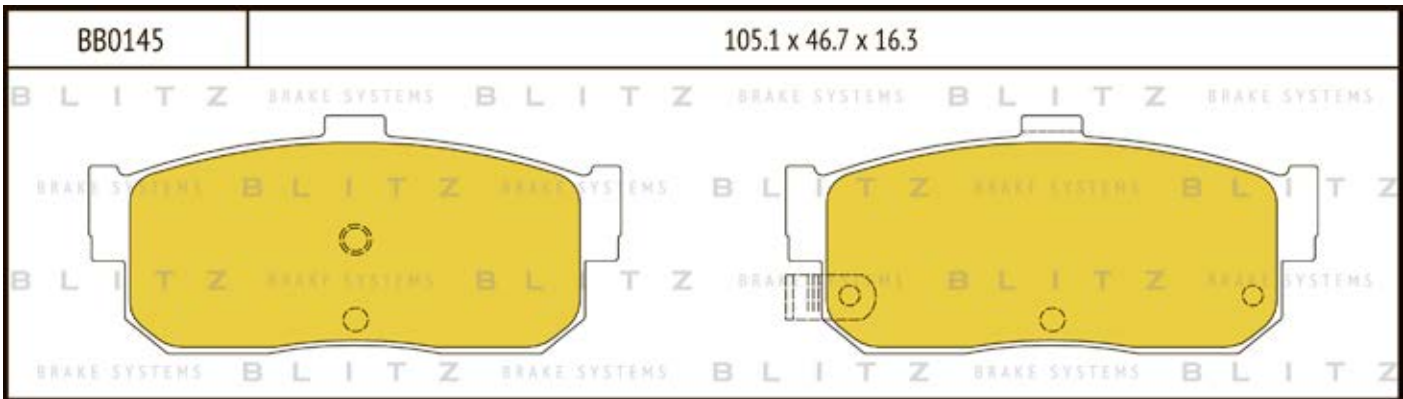

O.E.M.	BLITZ
--------	-------

BB0363	169.0 x 61.6 x 19.2
	

BB0364	137.0 x 48.5 x 18.8
	

BB0365P	84.9 x 70.1 x 15.9
	

BB0366	102.4 x 48.5 x 16.5
	

BB0367	155.4 x 50.7 x 16.0
	

BB0368	169.1 x 73.2 x 19.3
	

BB0369	163.1 x 67.1 x 20.0
	