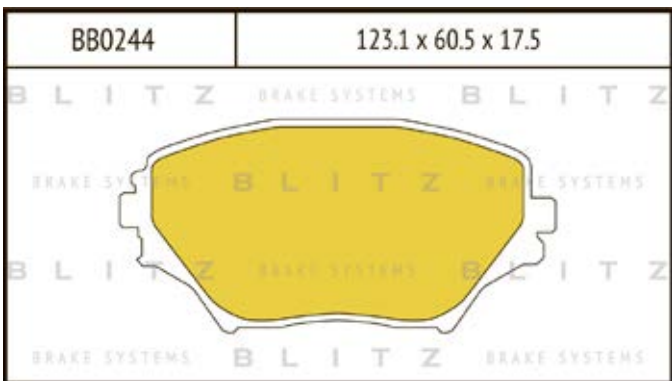

O.E.M.	BLITZ
--------	-------

BB0363	169.0 x 61.6 x 19.2
	

BB0364	137.0 x 48.5 x 18.8
	

BB0365P	84.9 x 70.1 x 15.9
	

BB0366	102.4 x 48.5 x 16.5
	

BB0367	155.4 x 50.7 x 16.0
	

BB0368	169.1 x 73.2 x 19.3
	

BB0369	163.1 x 67.1 x 20.0
	