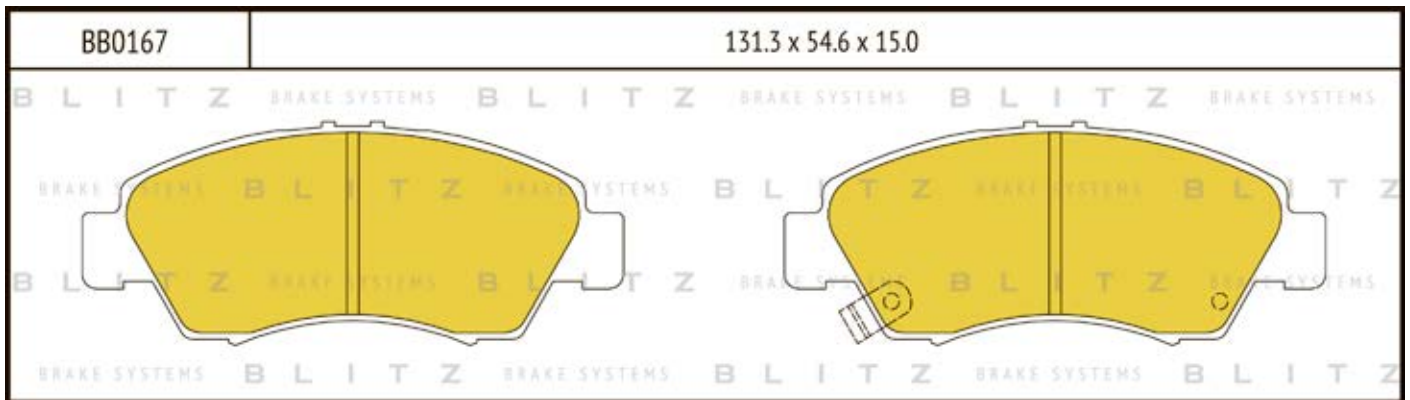

O.E.M.	BLITZ
--------	-------

BB0363	169.0 x 61.6 x 19.2
	

BB0364	137.0 x 48.5 x 18.8
	

BB0365P	84.9 x 70.1 x 15.9
	

BB0366	102.4 x 48.5 x 16.5
	

BB0367	155.4 x 50.7 x 16.0
	

BB0368	169.1 x 73.2 x 19.3
	

BB0369	163.1 x 67.1 x 20.0
	