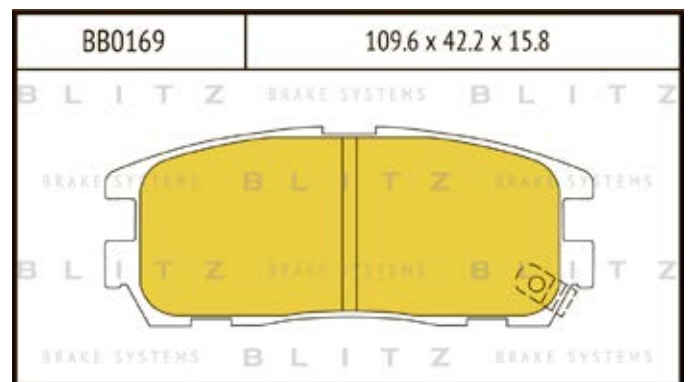

O.E.M.	BLITZ
--------	-------

BB0363	169.0 x 61.6 x 19.2
	

BB0364	137.0 x 48.5 x 18.8
	

BB0365P	84.9 x 70.1 x 15.9
	

BB0366	102.4 x 48.5 x 16.5
	

BB0367	155.4 x 50.7 x 16.0
	

BB0368	169.1 x 73.2 x 19.3
	

BB0369	163.1 x 67.1 x 20.0
	