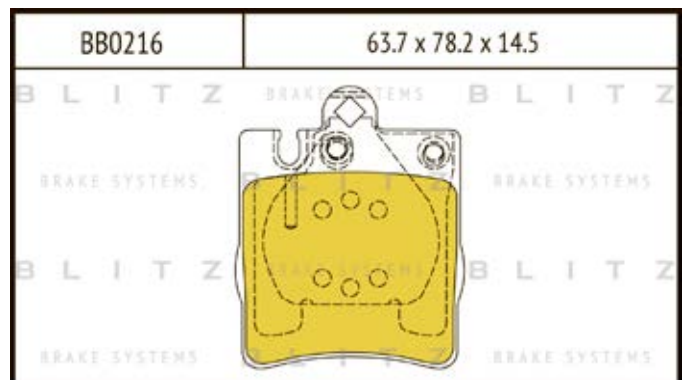

O.E.M.	BLITZ
--------	-------

BB0363	169.0 x 61.6 x 19.2
	

BB0364	137.0 x 48.5 x 18.8
	

BB0365P	84.9 x 70.1 x 15.9
	

BB0366	102.4 x 48.5 x 16.5
	

BB0367	155.4 x 50.7 x 16.0
	

BB0368	169.1 x 73.2 x 19.3
	

BB0369	163.1 x 67.1 x 20.0
	