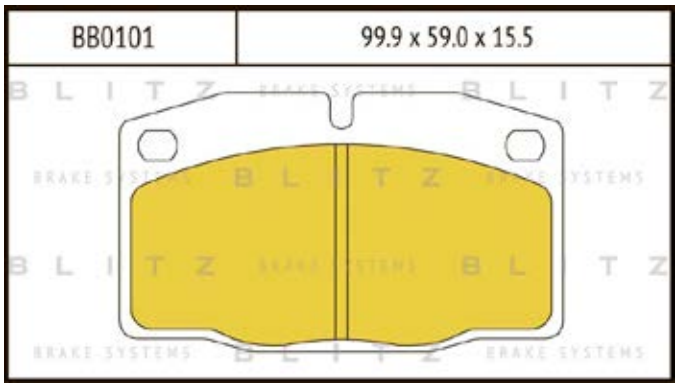

O.E.M.	BLITZ
--------	-------

BB0363	169.0 x 61.6 x 19.2
	

BB0364	137.0 x 48.5 x 18.8
	

BB0365P	84.9 x 70.1 x 15.9
	

BB0366	102.4 x 48.5 x 16.5
	

BB0367	155.4 x 50.7 x 16.0
	

BB0368	169.1 x 73.2 x 19.3
	

BB0369	163.1 x 67.1 x 20.0
	