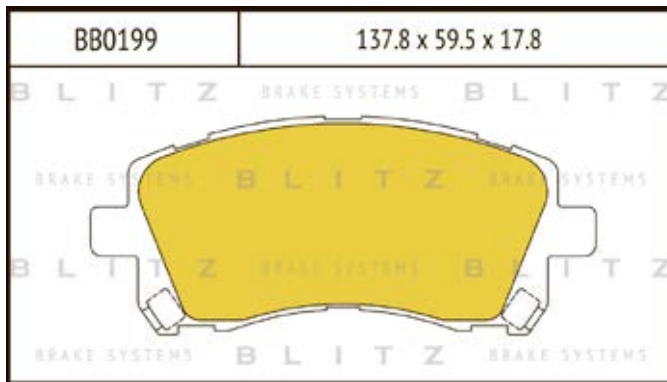

O.E.M.	BLITZ
--------	-------

BB0363	169.0 x 61.6 x 19.2
	

BB0364	137.0 x 48.5 x 18.8
	

BB0365P	84.9 x 70.1 x 15.9
	

BB0366	102.4 x 48.5 x 16.5
	

BB0367	155.4 x 50.7 x 16.0
	

BB0368	169.1 x 73.2 x 19.3
	

BB0369	163.1 x 67.1 x 20.0
	