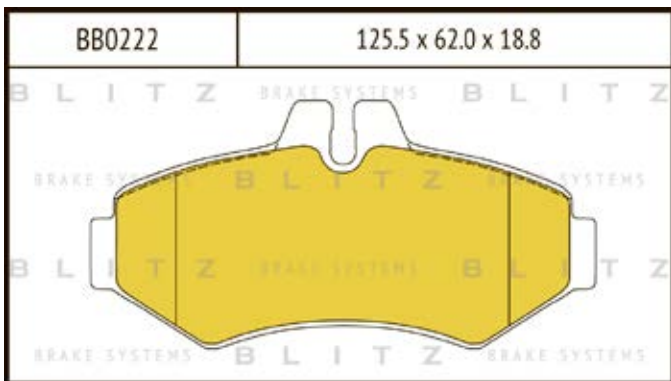

O.E.M.	BLITZ
--------	-------

BB0363	169.0 x 61.6 x 19.2
	

BB0364	137.0 x 48.5 x 18.8
	

BB0365P	84.9 x 70.1 x 15.9
	

BB0366	102.4 x 48.5 x 16.5
	

BB0367	155.4 x 50.7 x 16.0
	

BB0368	169.1 x 73.2 x 19.3
	

BB0369	163.1 x 67.1 x 20.0
	