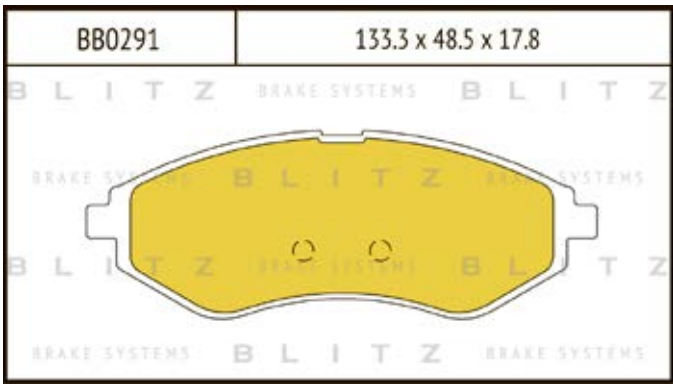

O.E.M.	BLITZ
--------	-------

BB0363	169.0 x 61.6 x 19.2
	

BB0364	137.0 x 48.5 x 18.8
	

BB0365P	84.9 x 70.1 x 15.9
	

BB0366	102.4 x 48.5 x 16.5
	

BB0367	155.4 x 50.7 x 16.0
	

BB0368	169.1 x 73.2 x 19.3
	

BB0369	163.1 x 67.1 x 20.0
	