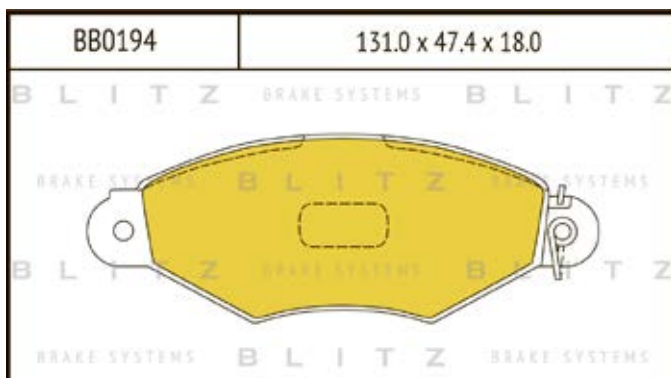

O.E.M.	BLITZ
--------	-------

BB0363	169.0 x 61.6 x 19.2
	

BB0364	137.0 x 48.5 x 18.8
	

BB0365P	84.9 x 70.1 x 15.9
	

BB0366	102.4 x 48.5 x 16.5
	

BB0367	155.4 x 50.7 x 16.0
	

BB0368	169.1 x 73.2 x 19.3
	

BB0369	163.1 x 67.1 x 20.0
	