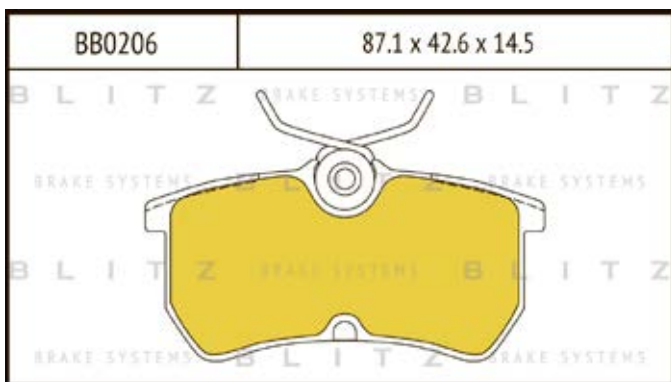

O.E.M.	BLITZ
--------	-------

BB0363	169.0 x 61.6 x 19.2
	

BB0364	137.0 x 48.5 x 18.8
	

BB0365P	84.9 x 70.1 x 15.9
	

BB0366	102.4 x 48.5 x 16.5
	

BB0367	155.4 x 50.7 x 16.0
	

BB0368	169.1 x 73.2 x 19.3
	

BB0369	163.1 x 67.1 x 20.0
	