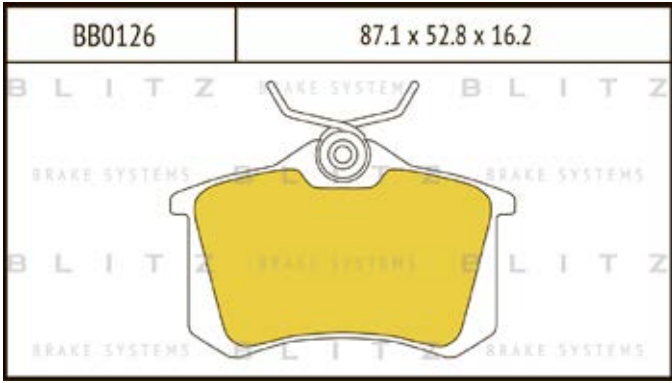

O.E.M.	BLITZ
--------	-------

BB0363	169.0 x 61.6 x 19.2
	

BB0364	137.0 x 48.5 x 18.8
	

BB0365P	84.9 x 70.1 x 15.9
	

BB0366	102.4 x 48.5 x 16.5
	

BB0367	155.4 x 50.7 x 16.0
	

BB0368	169.1 x 73.2 x 19.3
	

BB0369	163.1 x 67.1 x 20.0
	