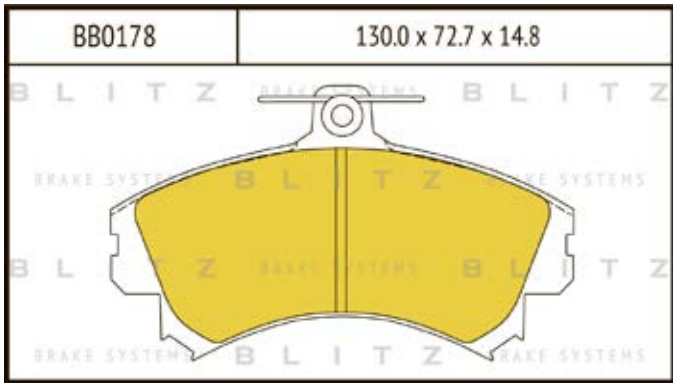

O.E.M.	BLITZ
--------	-------

BB0363	169.0 x 61.6 x 19.2
	

BB0364	137.0 x 48.5 x 18.8
	

BB0365P	84.9 x 70.1 x 15.9
	

BB0366	102.4 x 48.5 x 16.5
	

BB0367	155.4 x 50.7 x 16.0
	

BB0368	169.1 x 73.2 x 19.3
	

BB0369	163.1 x 67.1 x 20.0
	