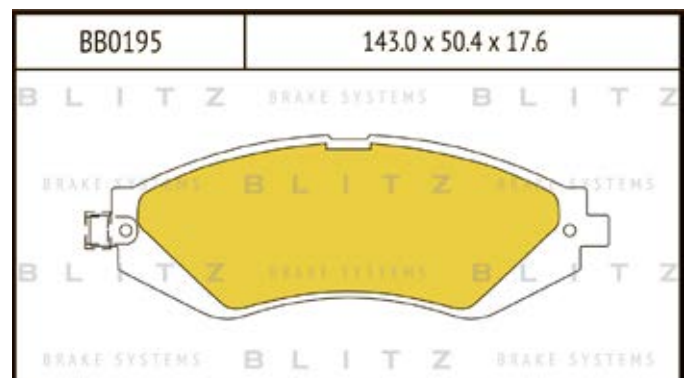

O.E.M.	BLITZ
--------	-------

BB0363	169.0 x 61.6 x 19.2
	

BB0364	137.0 x 48.5 x 18.8
	

BB0365P	84.9 x 70.1 x 15.9
	

BB0366	102.4 x 48.5 x 16.5
	

BB0367	155.4 x 50.7 x 16.0
	

BB0368	169.1 x 73.2 x 19.3
	

BB0369	163.1 x 67.1 x 20.0
	