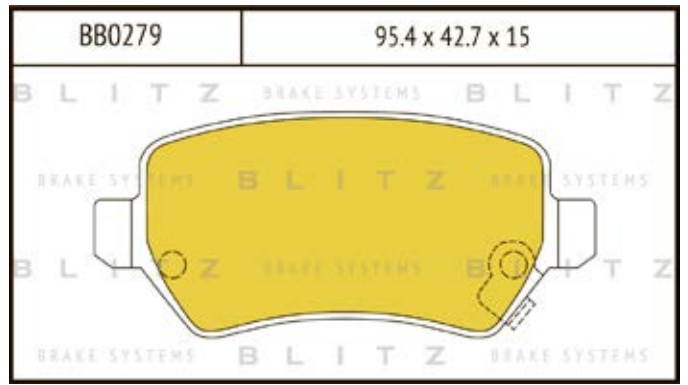

O.E.M.	BLITZ
--------	-------

BB0363	169.0 x 61.6 x 19.2
	

BB0364	137.0 x 48.5 x 18.8
	

BB0365P	84.9 x 70.1 x 15.9
	

BB0366	102.4 x 48.5 x 16.5
	

BB0367	155.4 x 50.7 x 16.0
	

BB0368	169.1 x 73.2 x 19.3
	

BB0369	163.1 x 67.1 x 20.0
	