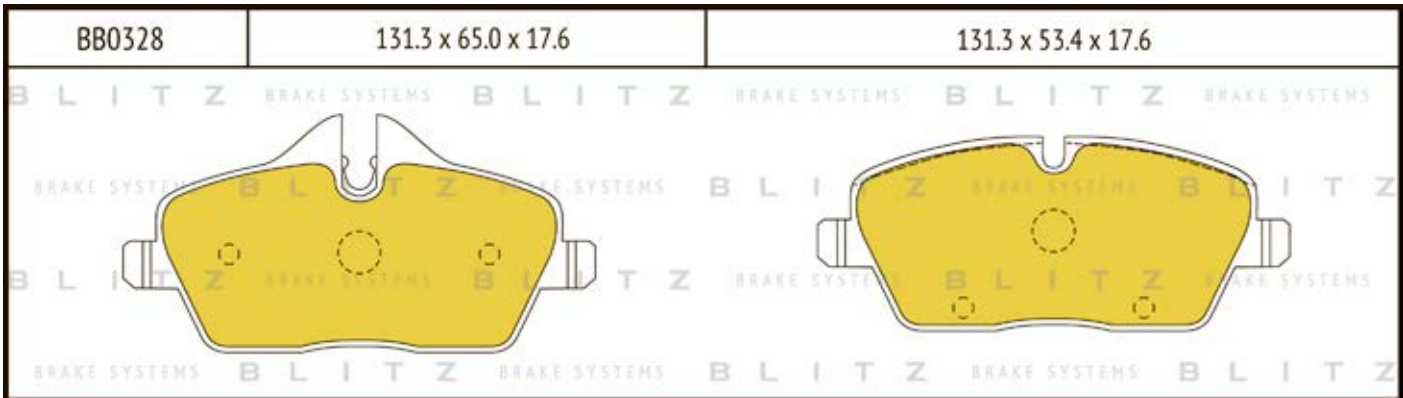

O.E.M.	BLITZ
--------	-------

BB0363	169.0 x 61.6 x 19.2
	

BB0364	137.0 x 48.5 x 18.8
	

BB0365P	84.9 x 70.1 x 15.9
	

BB0366	102.4 x 48.5 x 16.5
	

BB0367	155.4 x 50.7 x 16.0
	

BB0368	169.1 x 73.2 x 19.3
	

BB0369	163.1 x 67.1 x 20.0
	