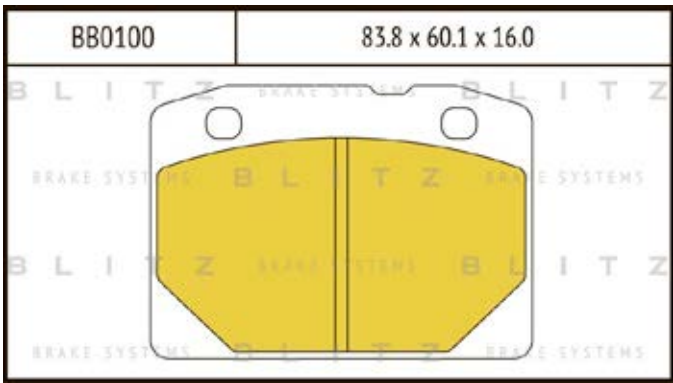

O.E.M.	BLITZ
--------	-------

BB0363	169.0 x 61.6 x 19.2
	

BB0364	137.0 x 48.5 x 18.8
	

BB0365P	84.9 x 70.1 x 15.9
	

BB0366	102.4 x 48.5 x 16.5
	

BB0367	155.4 x 50.7 x 16.0
	

BB0368	169.1 x 73.2 x 19.3
	

BB0369	163.1 x 67.1 x 20.0
	