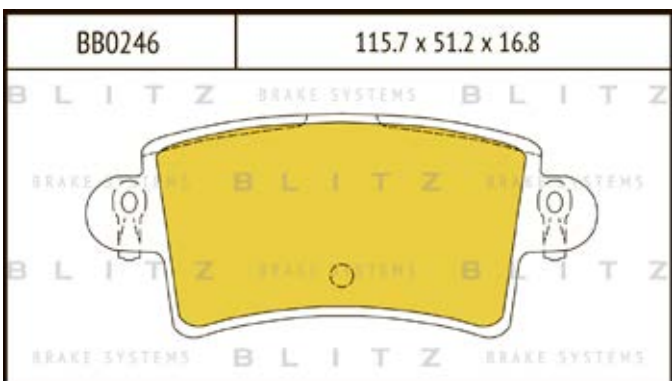

O.E.M.	BLITZ
--------	-------

BB0363	169.0 x 61.6 x 19.2
	

BB0364	137.0 x 48.5 x 18.8
	

BB0365P	84.9 x 70.1 x 15.9
	

BB0366	102.4 x 48.5 x 16.5
	

BB0367	155.4 x 50.7 x 16.0
	

BB0368	169.1 x 73.2 x 19.3
	

BB0369	163.1 x 67.1 x 20.0
	