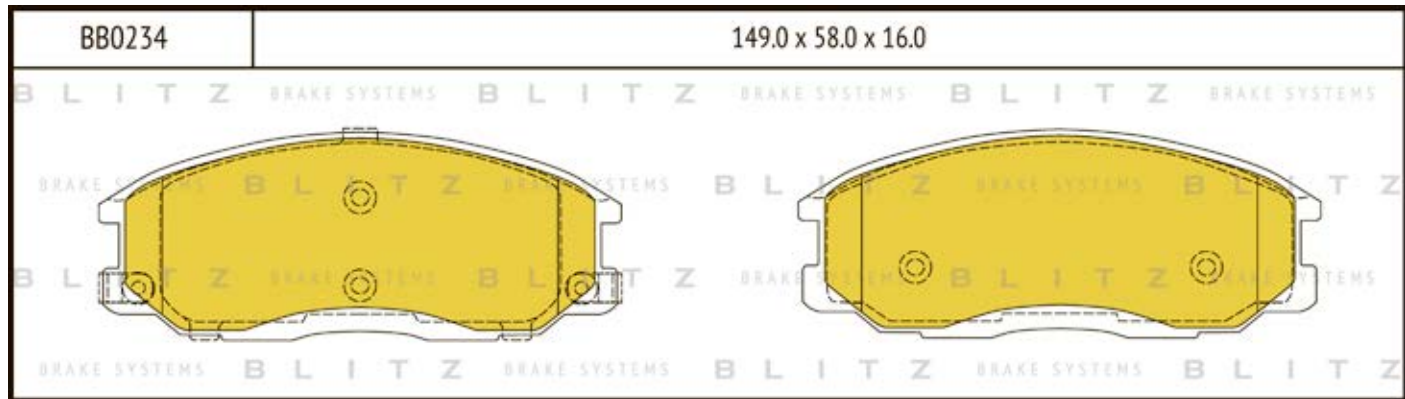

O.E.M.	BLITZ
--------	-------

BB0363	169.0 x 61.6 x 19.2
	

BB0364	137.0 x 48.5 x 18.8
	

BB0365P	84.9 x 70.1 x 15.9
	

BB0366	102.4 x 48.5 x 16.5
	

BB0367	155.4 x 50.7 x 16.0
	

BB0368	169.1 x 73.2 x 19.3
	

BB0369	163.1 x 67.1 x 20.0
	