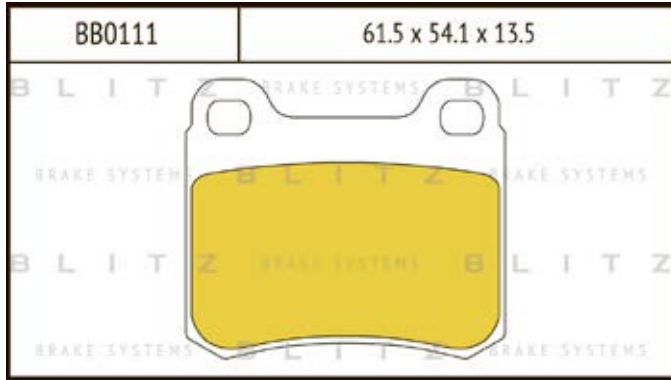

O.E.M.	BLITZ
--------	-------

BB0363	169.0 x 61.6 x 19.2
	

BB0364	137.0 x 48.5 x 18.8
	

BB0365P	84.9 x 70.1 x 15.9
	

BB0366	102.4 x 48.5 x 16.5
	

BB0367	155.4 x 50.7 x 16.0
	

BB0368	169.1 x 73.2 x 19.3
	

BB0369	163.1 x 67.1 x 20.0
	