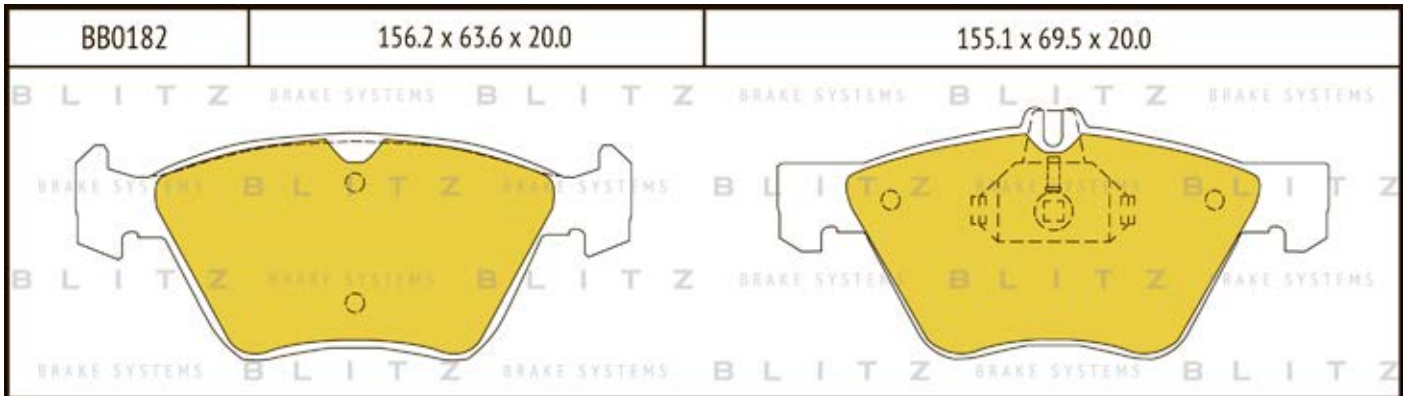

O.E.M.	BLITZ
--------	-------

BB0363	169.0 x 61.6 x 19.2
	

BB0364	137.0 x 48.5 x 18.8
	

BB0365P	84.9 x 70.1 x 15.9
	

BB0366	102.4 x 48.5 x 16.5
	

BB0367	155.4 x 50.7 x 16.0
	

BB0368	169.1 x 73.2 x 19.3
	

BB0369	163.1 x 67.1 x 20.0
	