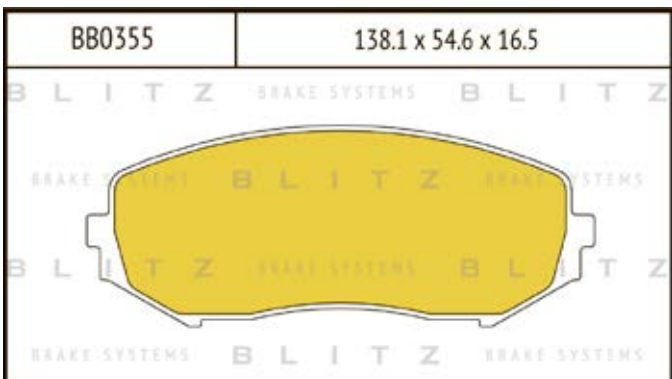

O.E.M.	BLITZ
--------	-------

BB0363	169.0 x 61.6 x 19.2
	

BB0364	137.0 x 48.5 x 18.8
	

BB0365P	84.9 x 70.1 x 15.9
	

BB0366	102.4 x 48.5 x 16.5
	

BB0367	155.4 x 50.7 x 16.0
	

BB0368	169.1 x 73.2 x 19.3
	

BB0369	163.1 x 67.1 x 20.0
	