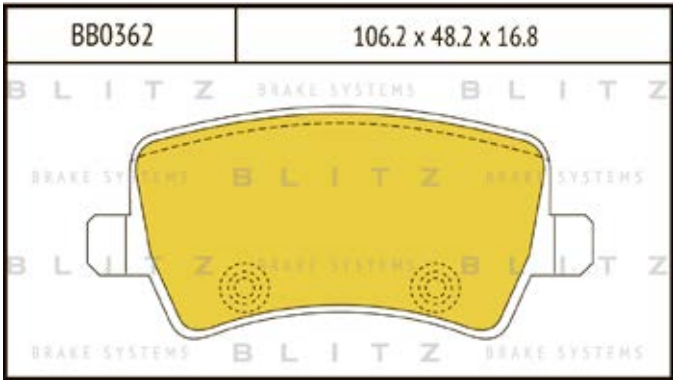

O.E.M.	BLITZ
--------	-------

BB0363	169.0 x 61.6 x 19.2
	

BB0364	137.0 x 48.5 x 18.8
	

BB0365P	84.9 x 70.1 x 15.9
	

BB0366	102.4 x 48.5 x 16.5
	

BB0367	155.4 x 50.7 x 16.0
	

BB0368	169.1 x 73.2 x 19.3
	

BB0369	163.1 x 67.1 x 20.0
	