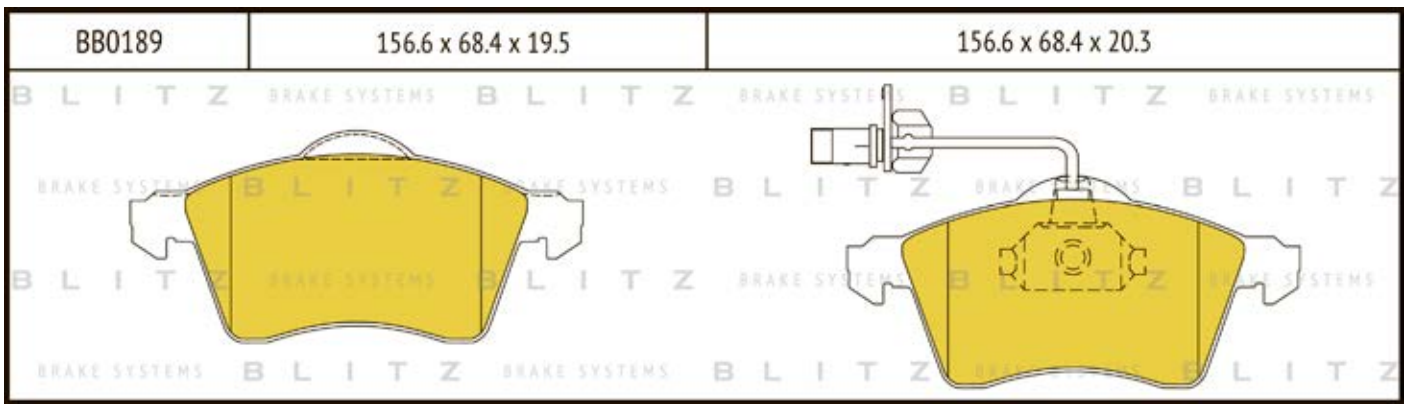

O.E.M.	BLITZ
--------	-------

BB0363	169.0 x 61.6 x 19.2
	

BB0364	137.0 x 48.5 x 18.8
	

BB0365P	84.9 x 70.1 x 15.9
	

BB0366	102.4 x 48.5 x 16.5
	

BB0367	155.4 x 50.7 x 16.0
	

BB0368	169.1 x 73.2 x 19.3
	

BB0369	163.1 x 67.1 x 20.0
	