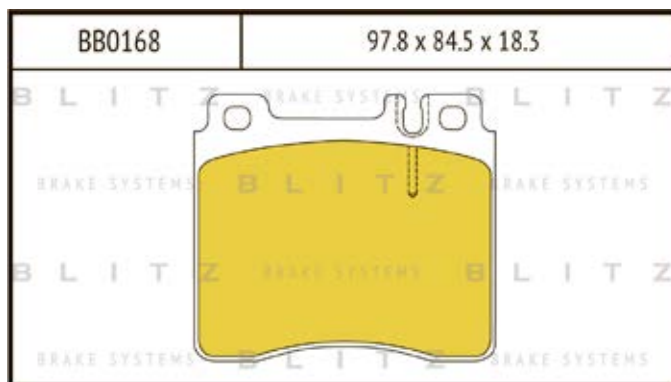

O.E.M.	BLITZ
--------	-------

BB0363	169.0 x 61.6 x 19.2
	

BB0364	137.0 x 48.5 x 18.8
	

BB0365P	84.9 x 70.1 x 15.9
	

BB0366	102.4 x 48.5 x 16.5
	

BB0367	155.4 x 50.7 x 16.0
	

BB0368	169.1 x 73.2 x 19.3
	

BB0369	163.1 x 67.1 x 20.0
	