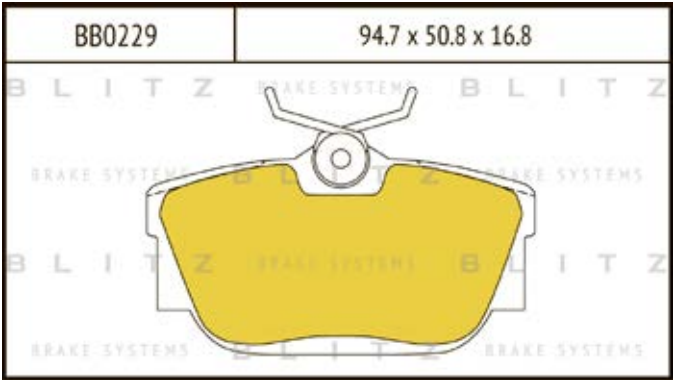

O.E.M.	BLITZ
--------	-------

BB0363	169.0 x 61.6 x 19.2
	

BB0364	137.0 x 48.5 x 18.8
	

BB0365P	84.9 x 70.1 x 15.9
	

BB0366	102.4 x 48.5 x 16.5
	

BB0367	155.4 x 50.7 x 16.0
	

BB0368	169.1 x 73.2 x 19.3
	

BB0369	163.1 x 67.1 x 20.0
	