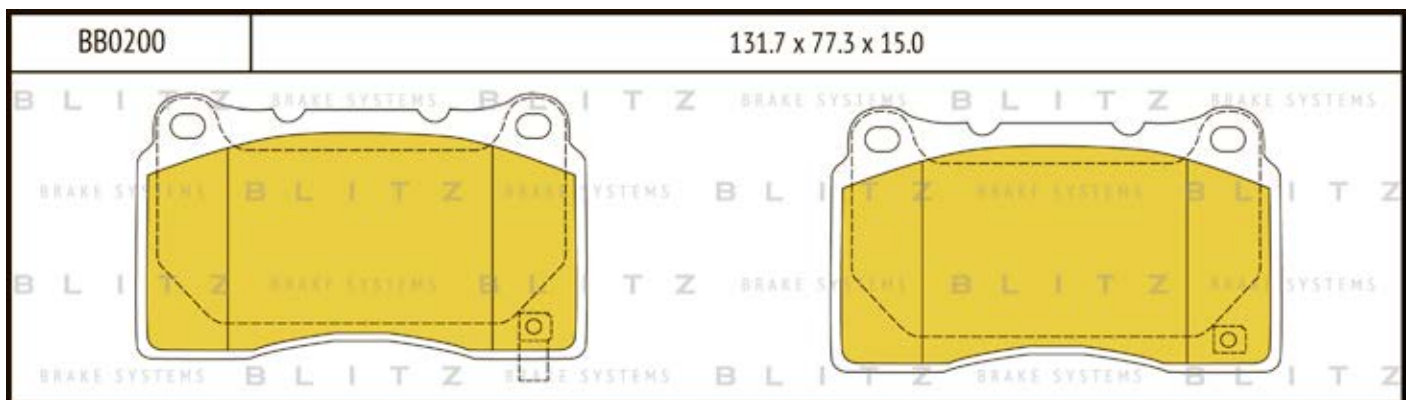

O.E.M.	BLITZ
--------	-------

BB0363	169.0 x 61.6 x 19.2
	

BB0364	137.0 x 48.5 x 18.8
	

BB0365P	84.9 x 70.1 x 15.9
	

BB0366	102.4 x 48.5 x 16.5
	

BB0367	155.4 x 50.7 x 16.0
	

BB0368	169.1 x 73.2 x 19.3
	

BB0369	163.1 x 67.1 x 20.0
	