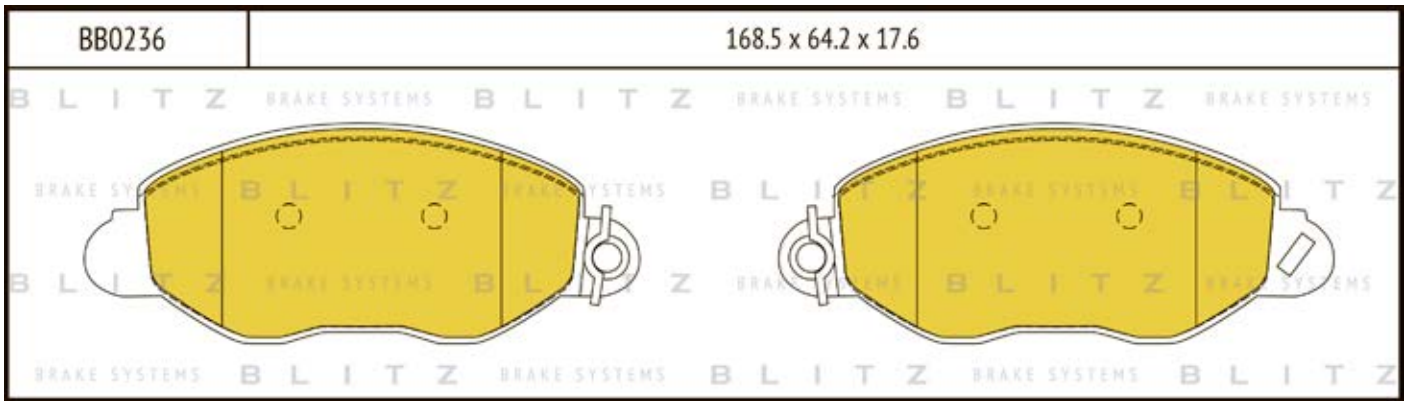

O.E.M.	BLITZ
--------	-------

BB0363	169.0 x 61.6 x 19.2
	

BB0364	137.0 x 48.5 x 18.8
	

BB0365P	84.9 x 70.1 x 15.9
	

BB0366	102.4 x 48.5 x 16.5
	

BB0367	155.4 x 50.7 x 16.0
	

BB0368	169.1 x 73.2 x 19.3
	

BB0369	163.1 x 67.1 x 20.0
	