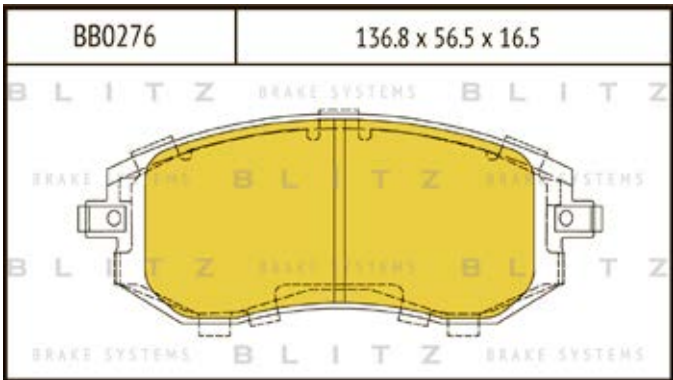

O.E.M.	BLITZ
--------	-------

BB0363	169.0 x 61.6 x 19.2
	

BB0364	137.0 x 48.5 x 18.8
	

BB0365P	84.9 x 70.1 x 15.9
	

BB0366	102.4 x 48.5 x 16.5
	

BB0367	155.4 x 50.7 x 16.0
	

BB0368	169.1 x 73.2 x 19.3
	

BB0369	163.1 x 67.1 x 20.0
	