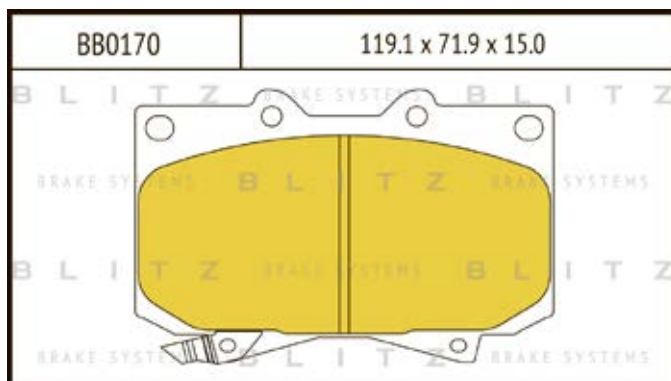

O.E.M.	BLITZ
--------	-------

BB0363	169.0 x 61.6 x 19.2
	

BB0364	137.0 x 48.5 x 18.8
	

BB0365P	84.9 x 70.1 x 15.9
	

BB0366	102.4 x 48.5 x 16.5
	

BB0367	155.4 x 50.7 x 16.0
	

BB0368	169.1 x 73.2 x 19.3
	

BB0369	163.1 x 67.1 x 20.0
	