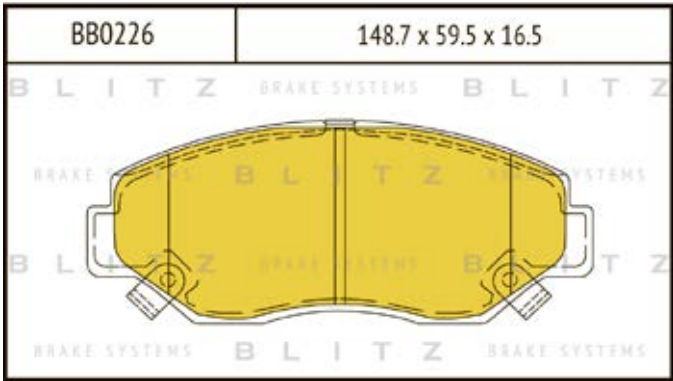

O.E.M.	BLITZ
--------	-------

BB0363	169.0 x 61.6 x 19.2
	

BB0364	137.0 x 48.5 x 18.8
	

BB0365P	84.9 x 70.1 x 15.9
	

BB0366	102.4 x 48.5 x 16.5
	

BB0367	155.4 x 50.7 x 16.0
	

BB0368	169.1 x 73.2 x 19.3
	

BB0369	163.1 x 67.1 x 20.0
	