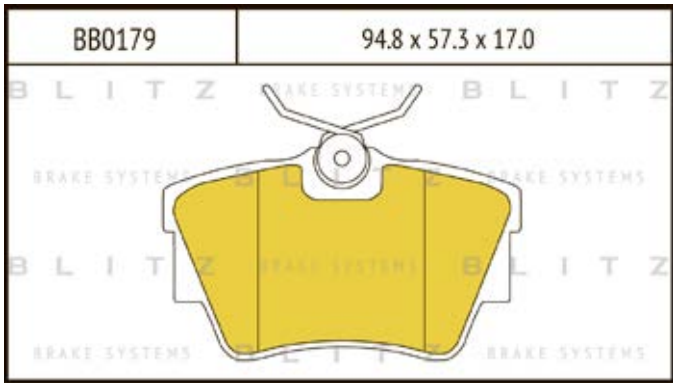

O.E.M.	BLITZ
--------	-------

BB0363	169.0 x 61.6 x 19.2
	

BB0364	137.0 x 48.5 x 18.8
	

BB0365P	84.9 x 70.1 x 15.9
	

BB0366	102.4 x 48.5 x 16.5
	

BB0367	155.4 x 50.7 x 16.0
	

BB0368	169.1 x 73.2 x 19.3
	

BB0369	163.1 x 67.1 x 20.0
	