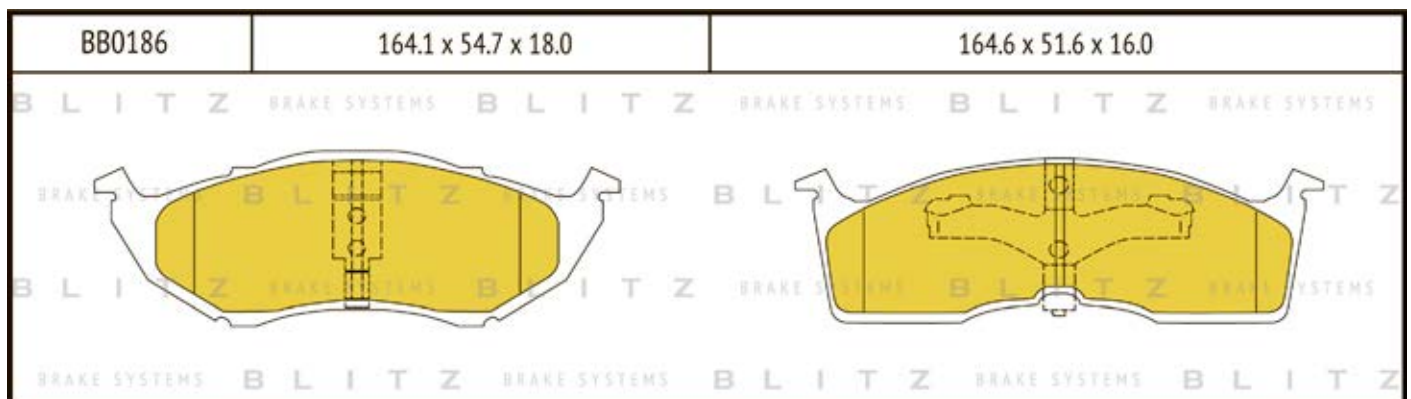

O.E.M.	BLITZ
--------	-------

BB0363	169.0 x 61.6 x 19.2
	

BB0364	137.0 x 48.5 x 18.8
	

BB0365P	84.9 x 70.1 x 15.9
	

BB0366	102.4 x 48.5 x 16.5
	

BB0367	155.4 x 50.7 x 16.0
	

BB0368	169.1 x 73.2 x 19.3
	

BB0369	163.1 x 67.1 x 20.0
	