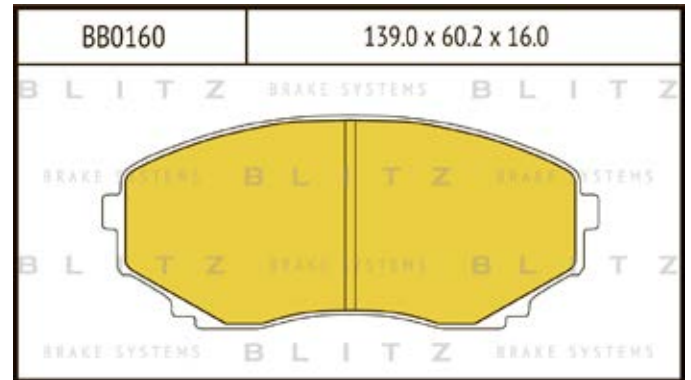

O.E.M.	BLITZ
--------	-------

BB0363	169.0 x 61.6 x 19.2
	

BB0364	137.0 x 48.5 x 18.8
	

BB0365P	84.9 x 70.1 x 15.9
	

BB0366	102.4 x 48.5 x 16.5
	

BB0367	155.4 x 50.7 x 16.0
	

BB0368	169.1 x 73.2 x 19.3
	

BB0369	163.1 x 67.1 x 20.0
	