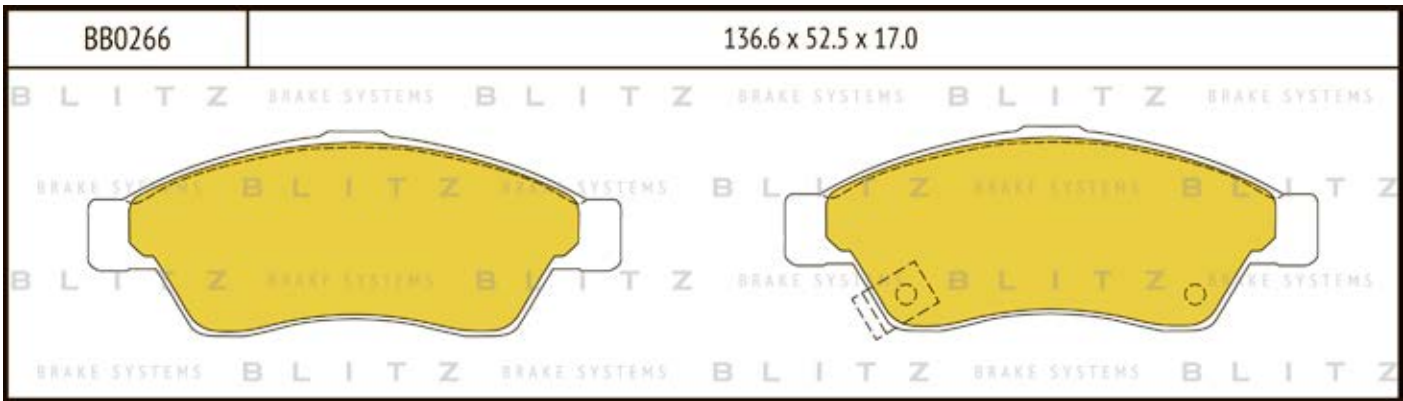

O.E.M.	BLITZ
--------	-------

BB0363	169.0 x 61.6 x 19.2
	

BB0364	137.0 x 48.5 x 18.8
	

BB0365P	84.9 x 70.1 x 15.9
	

BB0366	102.4 x 48.5 x 16.5
	

BB0367	155.4 x 50.7 x 16.0
	

BB0368	169.1 x 73.2 x 19.3
	

BB0369	163.1 x 67.1 x 20.0
	