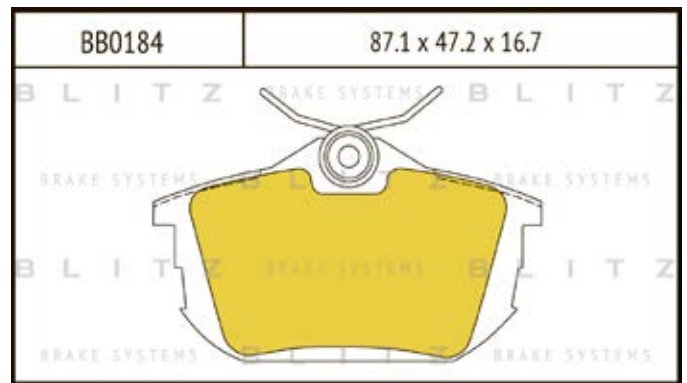

O.E.M.	BLITZ
--------	-------

BB0363	169.0 x 61.6 x 19.2
	

BB0364	137.0 x 48.5 x 18.8
	

BB0365P	84.9 x 70.1 x 15.9
	

BB0366	102.4 x 48.5 x 16.5
	

BB0367	155.4 x 50.7 x 16.0
	

BB0368	169.1 x 73.2 x 19.3
	

BB0369	163.1 x 67.1 x 20.0
	