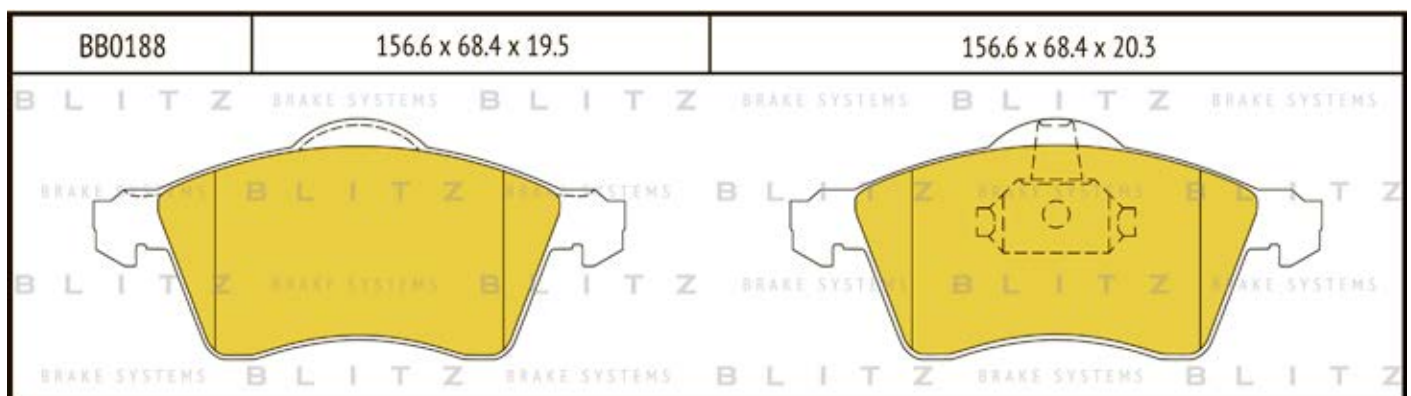

O.E.M.	BLITZ
--------	-------

BB0363	169.0 x 61.6 x 19.2
	

BB0364	137.0 x 48.5 x 18.8
	

BB0365P	84.9 x 70.1 x 15.9
	

BB0366	102.4 x 48.5 x 16.5
	

BB0367	155.4 x 50.7 x 16.0
	

BB0368	169.1 x 73.2 x 19.3
	

BB0369	163.1 x 67.1 x 20.0
	