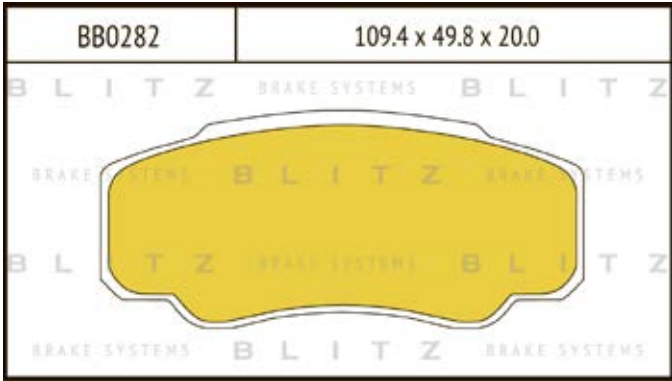

O.E.M.	BLITZ
--------	-------

BB0363	169.0 x 61.6 x 19.2
	

BB0364	137.0 x 48.5 x 18.8
	

BB0365P	84.9 x 70.1 x 15.9
	

BB0366	102.4 x 48.5 x 16.5
	

BB0367	155.4 x 50.7 x 16.0
	

BB0368	169.1 x 73.2 x 19.3
	

BB0369	163.1 x 67.1 x 20.0
	