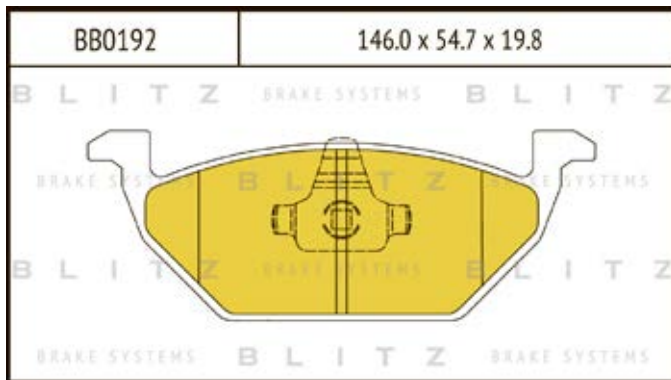

O.E.M.	BLITZ
--------	-------

BB0363	169.0 x 61.6 x 19.2
	

BB0364	137.0 x 48.5 x 18.8
	

BB0365P	84.9 x 70.1 x 15.9
	

BB0366	102.4 x 48.5 x 16.5
	

BB0367	155.4 x 50.7 x 16.0
	

BB0368	169.1 x 73.2 x 19.3
	

BB0369	163.1 x 67.1 x 20.0
	