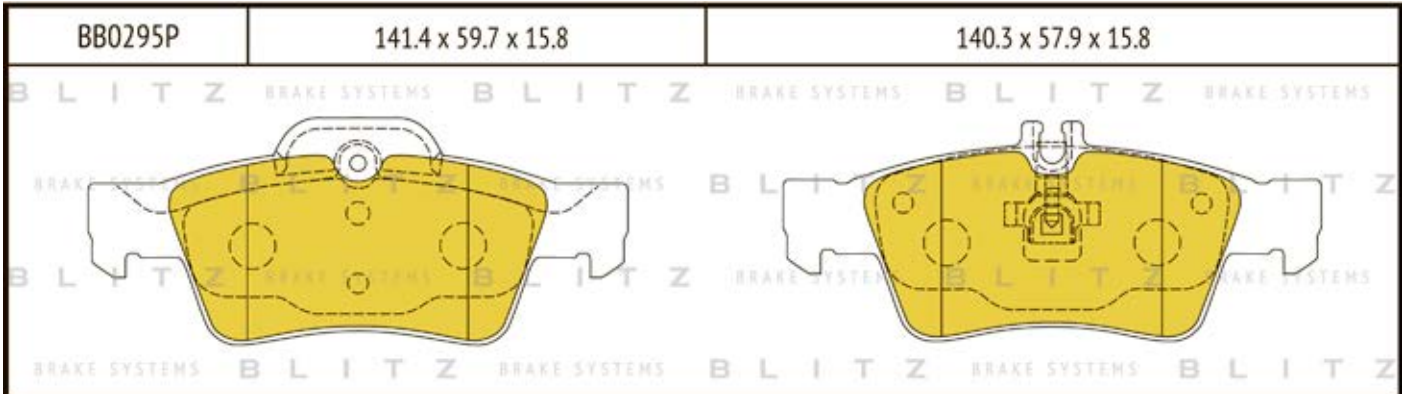

O.E.M.	BLITZ
--------	-------

BB0363	169.0 x 61.6 x 19.2
	

BB0364	137.0 x 48.5 x 18.8
	

BB0365P	84.9 x 70.1 x 15.9
	

BB0366	102.4 x 48.5 x 16.5
	

BB0367	155.4 x 50.7 x 16.0
	

BB0368	169.1 x 73.2 x 19.3
	

BB0369	163.1 x 67.1 x 20.0
	