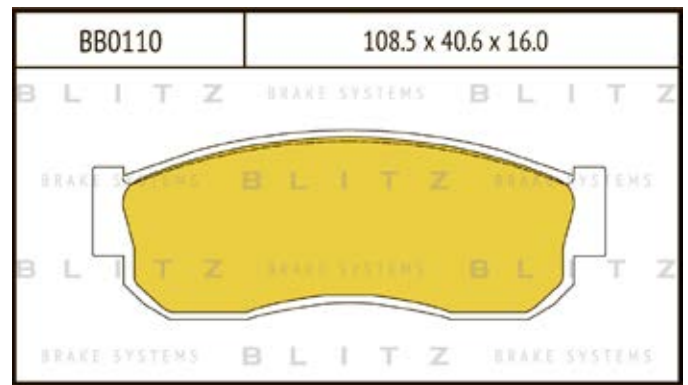

O.E.M.	BLITZ
--------	-------

BB0363	169.0 x 61.6 x 19.2
	

BB0364	137.0 x 48.5 x 18.8
	

BB0365P	84.9 x 70.1 x 15.9
	

BB0366	102.4 x 48.5 x 16.5
	

BB0367	155.4 x 50.7 x 16.0
	

BB0368	169.1 x 73.2 x 19.3
	

BB0369	163.1 x 67.1 x 20.0
	