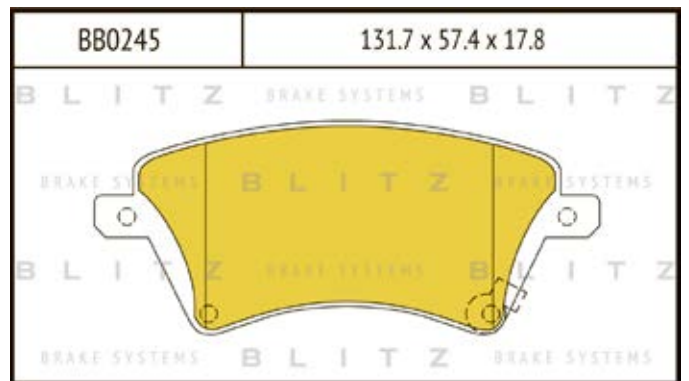

O.E.M.	BLITZ
--------	-------

BB0363	169.0 x 61.6 x 19.2
	

BB0364	137.0 x 48.5 x 18.8
	

BB0365P	84.9 x 70.1 x 15.9
	

BB0366	102.4 x 48.5 x 16.5
	

BB0367	155.4 x 50.7 x 16.0
	

BB0368	169.1 x 73.2 x 19.3
	

BB0369	163.1 x 67.1 x 20.0
	