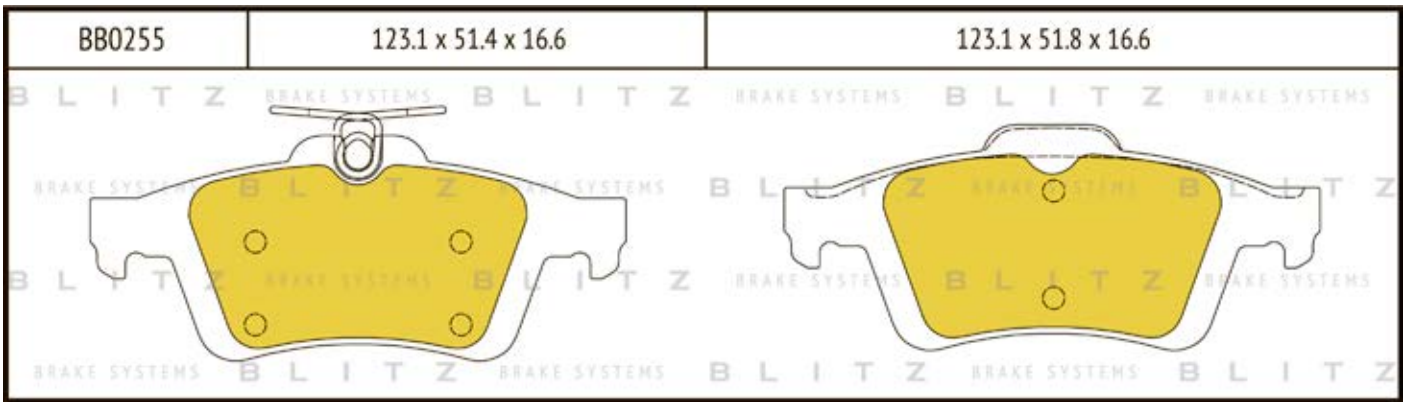

O.E.M.	BLITZ
--------	-------

BB0363	169.0 x 61.6 x 19.2
	

BB0364	137.0 x 48.5 x 18.8
	

BB0365P	84.9 x 70.1 x 15.9
	

BB0366	102.4 x 48.5 x 16.5
	

BB0367	155.4 x 50.7 x 16.0
	

BB0368	169.1 x 73.2 x 19.3
	

BB0369	163.1 x 67.1 x 20.0
	