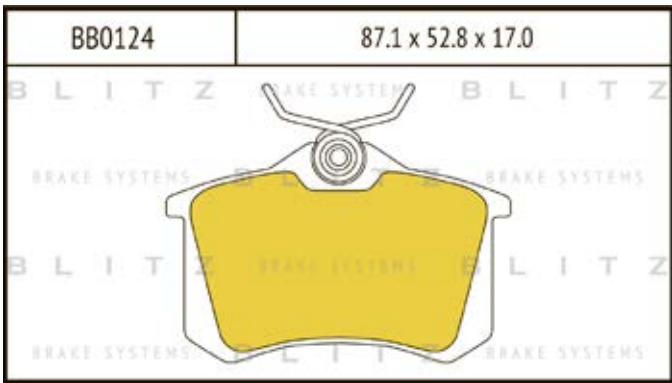

O.E.M.	BLITZ
--------	-------

BB0363	169.0 x 61.6 x 19.2
	

BB0364	137.0 x 48.5 x 18.8
	

BB0365P	84.9 x 70.1 x 15.9
	

BB0366	102.4 x 48.5 x 16.5
	

BB0367	155.4 x 50.7 x 16.0
	

BB0368	169.1 x 73.2 x 19.3
	

BB0369	163.1 x 67.1 x 20.0
	