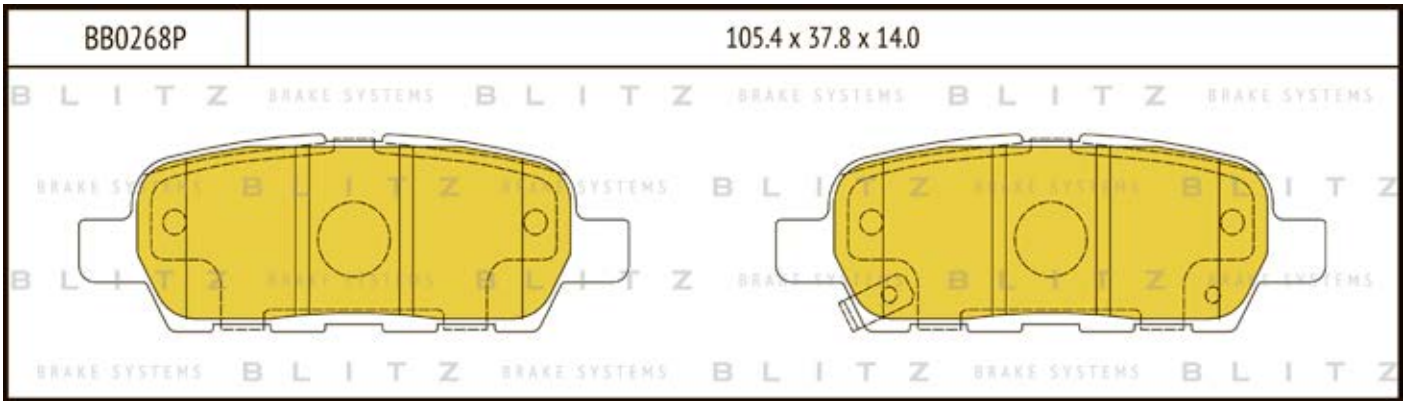

O.E.M.	BLITZ
--------	-------

BB0363	169.0 x 61.6 x 19.2
	

BB0364	137.0 x 48.5 x 18.8
	

BB0365P	84.9 x 70.1 x 15.9
	

BB0366	102.4 x 48.5 x 16.5
	

BB0367	155.4 x 50.7 x 16.0
	

BB0368	169.1 x 73.2 x 19.3
	

BB0369	163.1 x 67.1 x 20.0
	