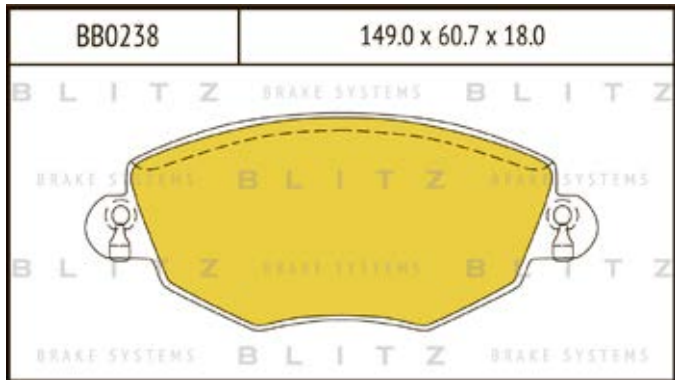

O.E.M.	BLITZ
--------	-------

BB0363	169.0 x 61.6 x 19.2
	

BB0364	137.0 x 48.5 x 18.8
	

BB0365P	84.9 x 70.1 x 15.9
	

BB0366	102.4 x 48.5 x 16.5
	

BB0367	155.4 x 50.7 x 16.0
	

BB0368	169.1 x 73.2 x 19.3
	

BB0369	163.1 x 67.1 x 20.0
	