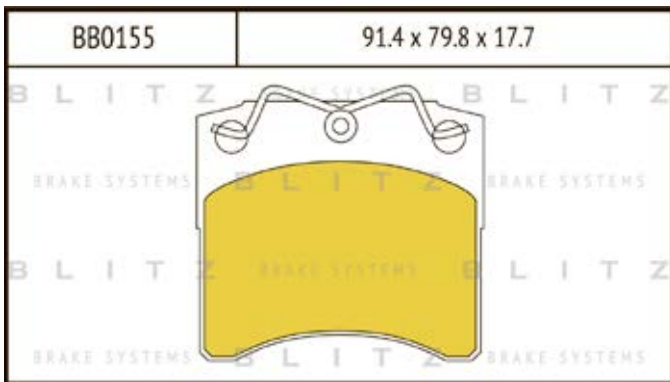

O.E.M.	BLITZ
--------	-------

BB0363	169.0 x 61.6 x 19.2
	

BB0364	137.0 x 48.5 x 18.8
	

BB0365P	84.9 x 70.1 x 15.9
	

BB0366	102.4 x 48.5 x 16.5
	

BB0367	155.4 x 50.7 x 16.0
	

BB0368	169.1 x 73.2 x 19.3
	

BB0369	163.1 x 67.1 x 20.0
	