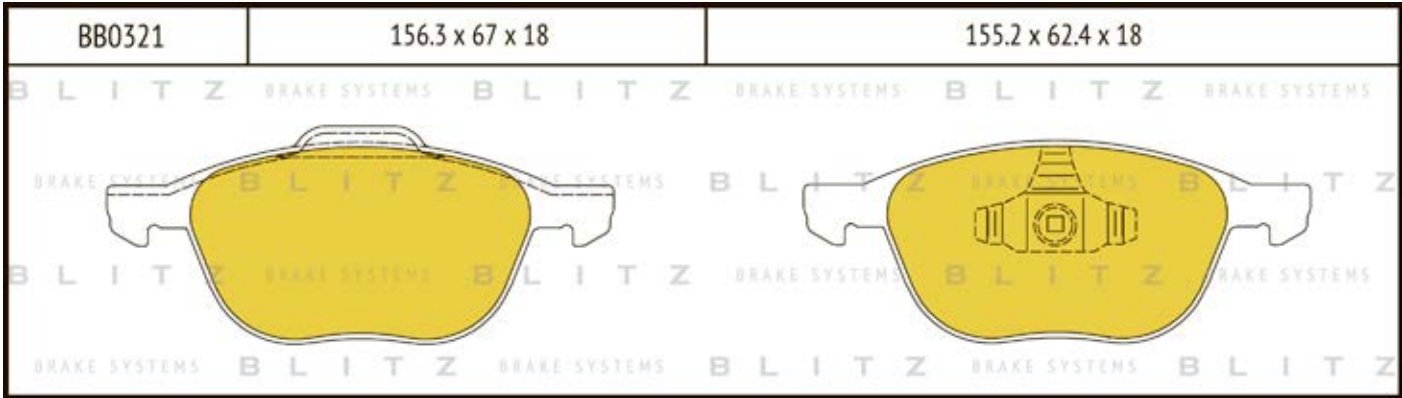

O.E.M.	BLITZ
--------	-------

BB0363	169.0 x 61.6 x 19.2
	

BB0364	137.0 x 48.5 x 18.8
	

BB0365P	84.9 x 70.1 x 15.9
	

BB0366	102.4 x 48.5 x 16.5
	

BB0367	155.4 x 50.7 x 16.0
	

BB0368	169.1 x 73.2 x 19.3
	

BB0369	163.1 x 67.1 x 20.0
	