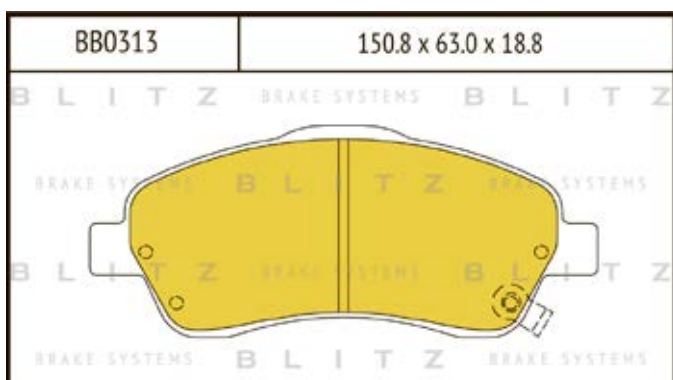

O.E.M.	BLITZ
--------	-------

BB0363	169.0 x 61.6 x 19.2
	

BB0364	137.0 x 48.5 x 18.8
	

BB0365P	84.9 x 70.1 x 15.9
	

BB0366	102.4 x 48.5 x 16.5
	

BB0367	155.4 x 50.7 x 16.0
	

BB0368	169.1 x 73.2 x 19.3
	

BB0369	163.1 x 67.1 x 20.0
	