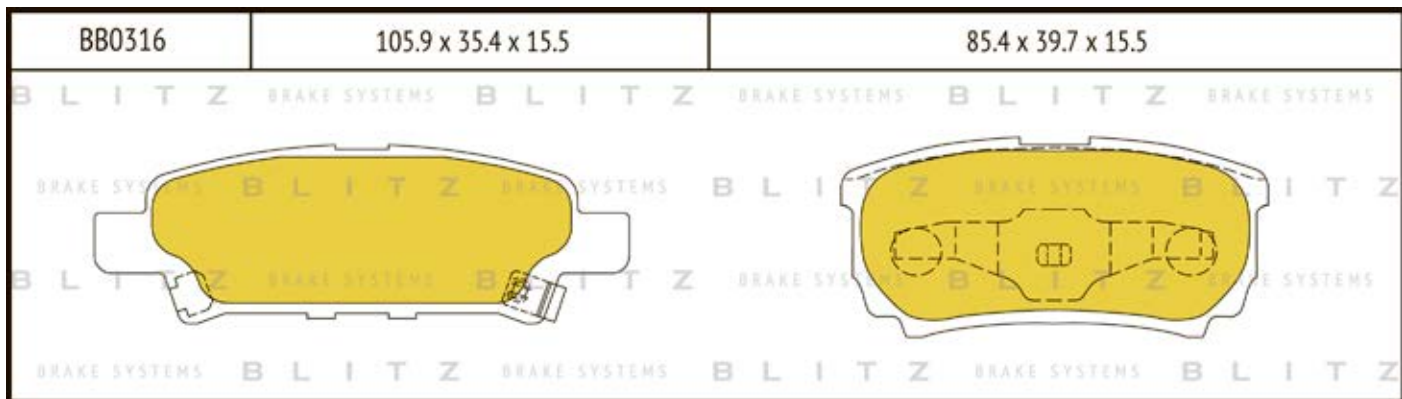

O.E.M.	BLITZ
--------	-------

BB0363	169.0 x 61.6 x 19.2
	

BB0364	137.0 x 48.5 x 18.8
	

BB0365P	84.9 x 70.1 x 15.9
	

BB0366	102.4 x 48.5 x 16.5
	

BB0367	155.4 x 50.7 x 16.0
	

BB0368	169.1 x 73.2 x 19.3
	

BB0369	163.1 x 67.1 x 20.0
	