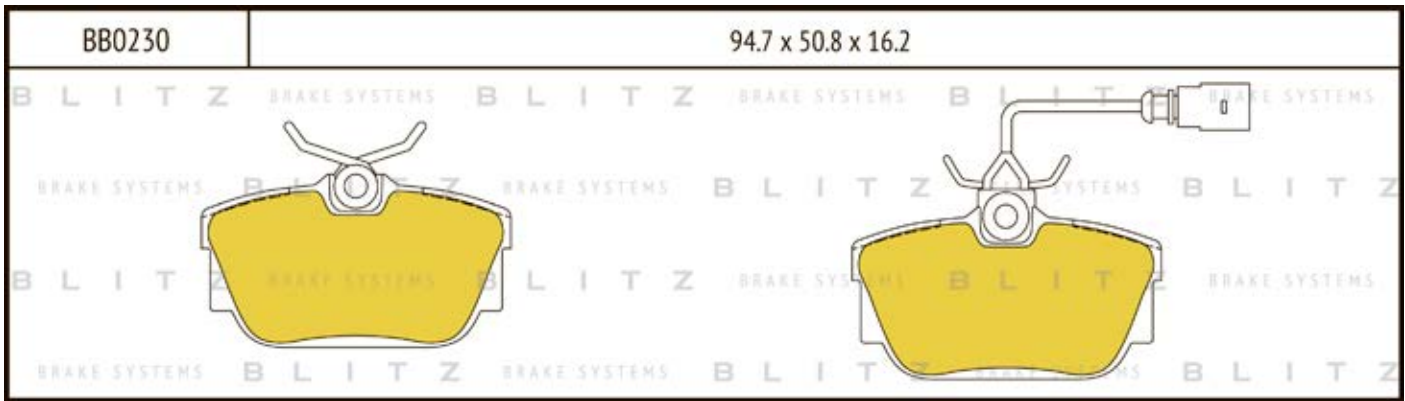

O.E.M.	BLITZ
--------	-------

BB0363	169.0 x 61.6 x 19.2
	

BB0364	137.0 x 48.5 x 18.8
	

BB0365P	84.9 x 70.1 x 15.9
	

BB0366	102.4 x 48.5 x 16.5
	

BB0367	155.4 x 50.7 x 16.0
	

BB0368	169.1 x 73.2 x 19.3
	

BB0369	163.1 x 67.1 x 20.0
	