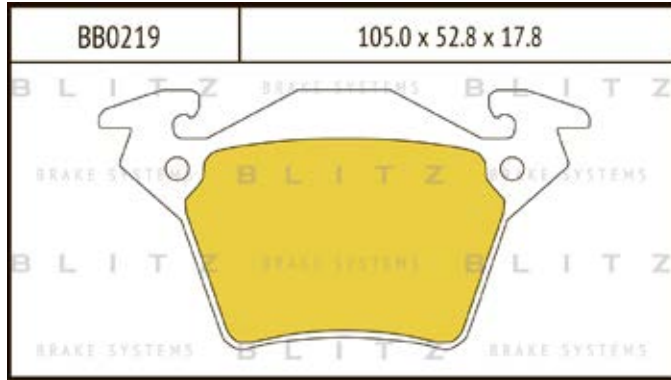

O.E.M.	BLITZ
--------	-------

BB0363	169.0 x 61.6 x 19.2
	

BB0364	137.0 x 48.5 x 18.8
	

BB0365P	84.9 x 70.1 x 15.9
	

BB0366	102.4 x 48.5 x 16.5
	

BB0367	155.4 x 50.7 x 16.0
	

BB0368	169.1 x 73.2 x 19.3
	

BB0369	163.1 x 67.1 x 20.0
	