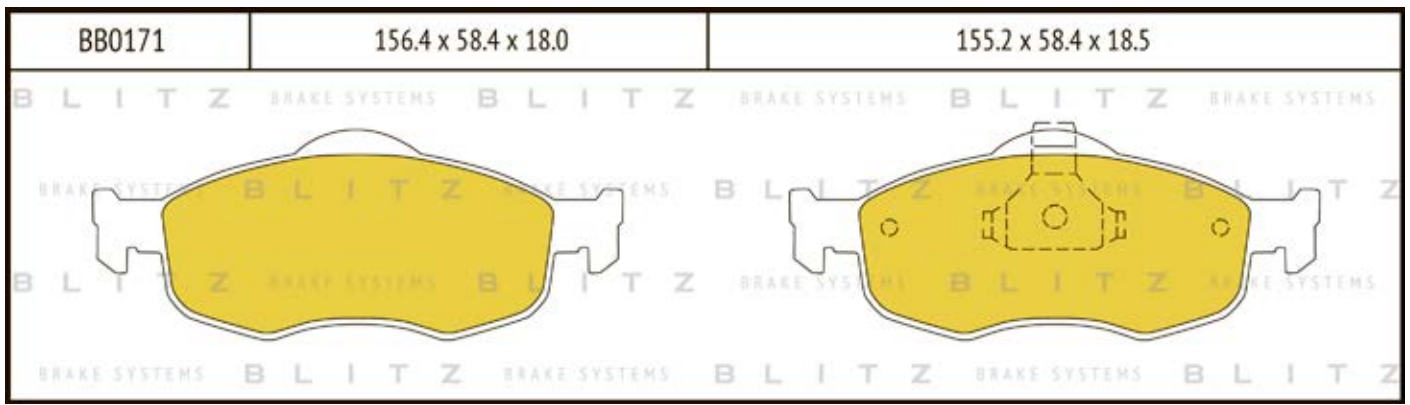

O.E.M.	BLITZ
--------	-------

BB0363	169.0 x 61.6 x 19.2
	

BB0364	137.0 x 48.5 x 18.8
	

BB0365P	84.9 x 70.1 x 15.9
	

BB0366	102.4 x 48.5 x 16.5
	

BB0367	155.4 x 50.7 x 16.0
	

BB0368	169.1 x 73.2 x 19.3
	

BB0369	163.1 x 67.1 x 20.0
	