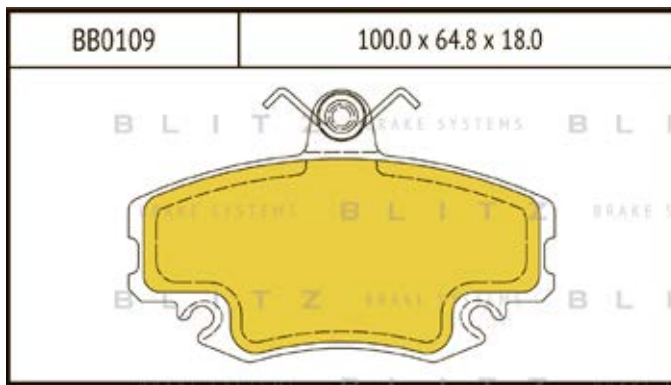

O.E.M.	BLITZ
--------	-------

BB0363	169.0 x 61.6 x 19.2
	

BB0364	137.0 x 48.5 x 18.8
	

BB0365P	84.9 x 70.1 x 15.9
	

BB0366	102.4 x 48.5 x 16.5
	

BB0367	155.4 x 50.7 x 16.0
	

BB0368	169.1 x 73.2 x 19.3
	

BB0369	163.1 x 67.1 x 20.0
	