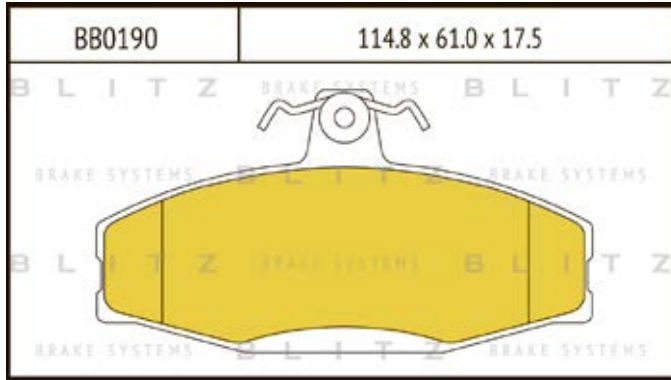

O.E.M.	BLITZ
--------	-------

BB0363	169.0 x 61.6 x 19.2
	

BB0364	137.0 x 48.5 x 18.8
	

BB0365P	84.9 x 70.1 x 15.9
	

BB0366	102.4 x 48.5 x 16.5
	

BB0367	155.4 x 50.7 x 16.0
	

BB0368	169.1 x 73.2 x 19.3
	

BB0369	163.1 x 67.1 x 20.0
	