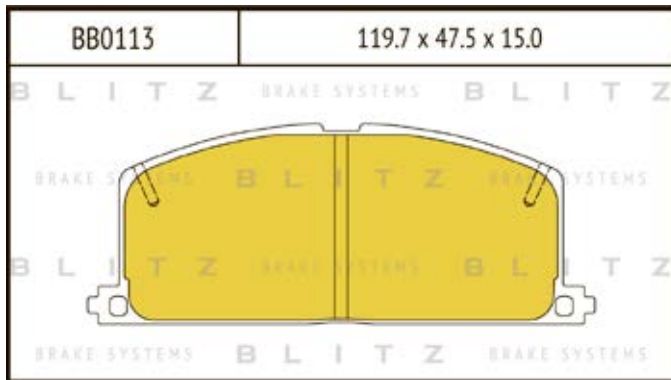

O.E.M.	BLITZ
--------	-------

BB0363	169.0 x 61.6 x 19.2
	

BB0364	137.0 x 48.5 x 18.8
	

BB0365P	84.9 x 70.1 x 15.9
	

BB0366	102.4 x 48.5 x 16.5
	

BB0367	155.4 x 50.7 x 16.0
	

BB0368	169.1 x 73.2 x 19.3
	

BB0369	163.1 x 67.1 x 20.0
	