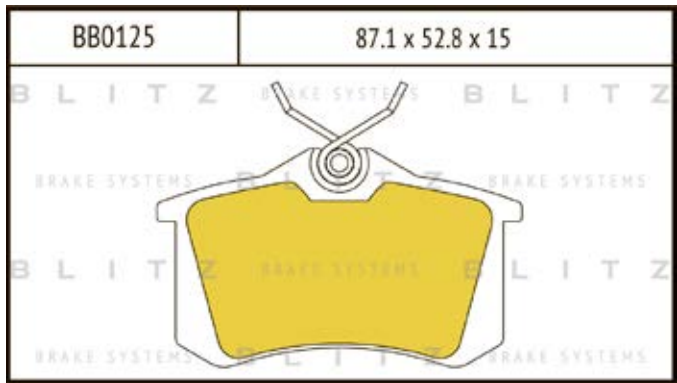

O.E.M.	BLITZ
--------	-------

BB0363	169.0 x 61.6 x 19.2
	

BB0364	137.0 x 48.5 x 18.8
	

BB0365P	84.9 x 70.1 x 15.9
	

BB0366	102.4 x 48.5 x 16.5
	

BB0367	155.4 x 50.7 x 16.0
	

BB0368	169.1 x 73.2 x 19.3
	

BB0369	163.1 x 67.1 x 20.0
	