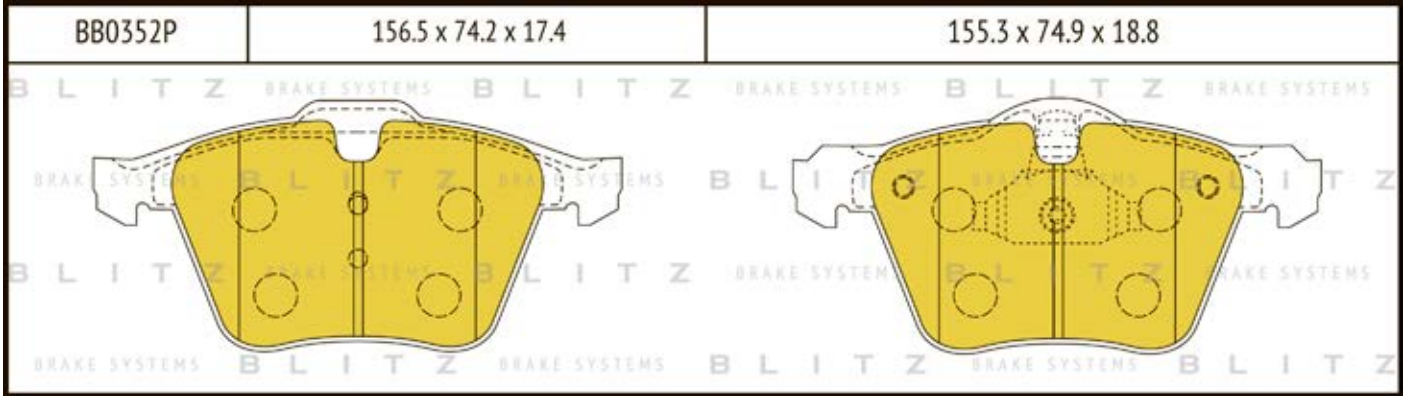

O.E.M.	BLITZ
--------	-------

BB0363	169.0 x 61.6 x 19.2
	

BB0364	137.0 x 48.5 x 18.8
	

BB0365P	84.9 x 70.1 x 15.9
	

BB0366	102.4 x 48.5 x 16.5
	

BB0367	155.4 x 50.7 x 16.0
	

BB0368	169.1 x 73.2 x 19.3
	

BB0369	163.1 x 67.1 x 20.0
	