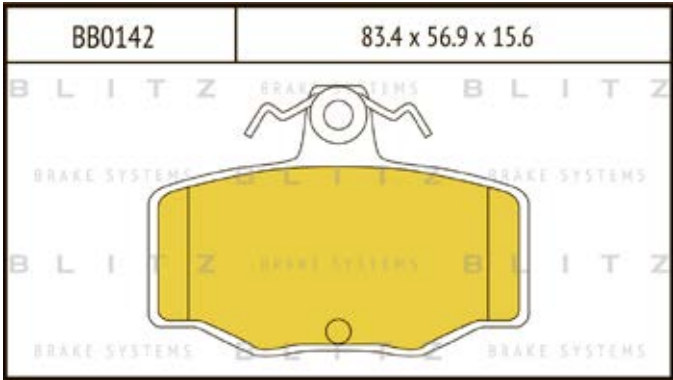

O.E.M.	BLITZ
--------	-------

BB0363	169.0 x 61.6 x 19.2
	

BB0364	137.0 x 48.5 x 18.8
	

BB0365P	84.9 x 70.1 x 15.9
	

BB0366	102.4 x 48.5 x 16.5
	

BB0367	155.4 x 50.7 x 16.0
	

BB0368	169.1 x 73.2 x 19.3
	

BB0369	163.1 x 67.1 x 20.0
	