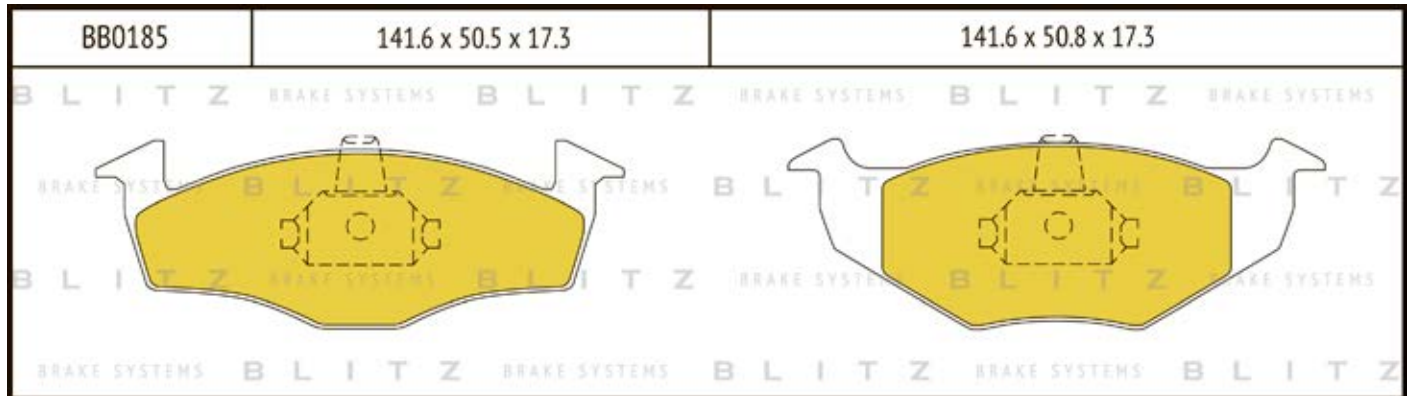

O.E.M.	BLITZ
--------	-------

BB0363	169.0 x 61.6 x 19.2
	

BB0364	137.0 x 48.5 x 18.8
	

BB0365P	84.9 x 70.1 x 15.9
	

BB0366	102.4 x 48.5 x 16.5
	

BB0367	155.4 x 50.7 x 16.0
	

BB0368	169.1 x 73.2 x 19.3
	

BB0369	163.1 x 67.1 x 20.0
	