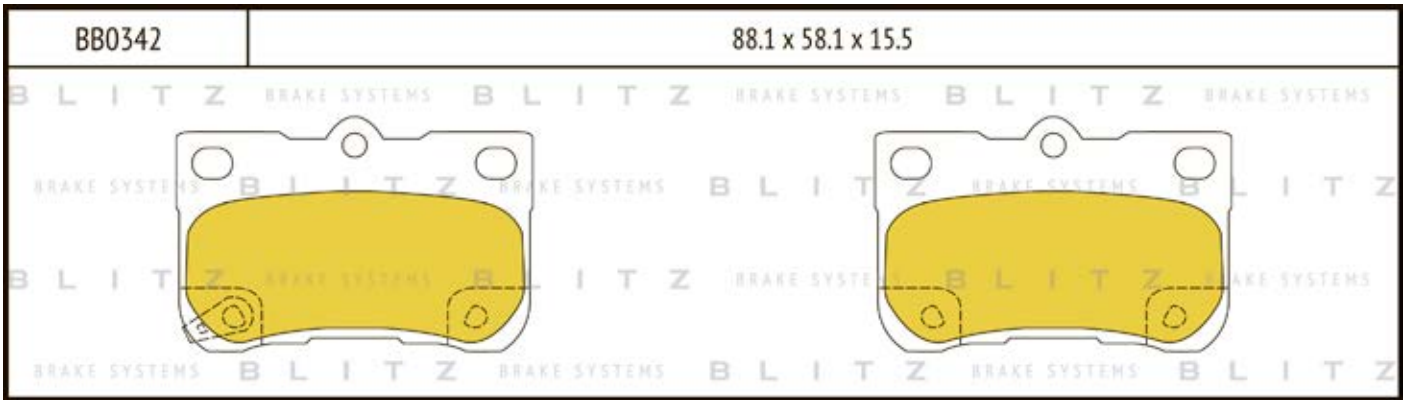

O.E.M.	BLITZ
--------	-------

BB0363	169.0 x 61.6 x 19.2
	

BB0364	137.0 x 48.5 x 18.8
	

BB0365P	84.9 x 70.1 x 15.9
	

BB0366	102.4 x 48.5 x 16.5
	

BB0367	155.4 x 50.7 x 16.0
	

BB0368	169.1 x 73.2 x 19.3
	

BB0369	163.1 x 67.1 x 20.0
	