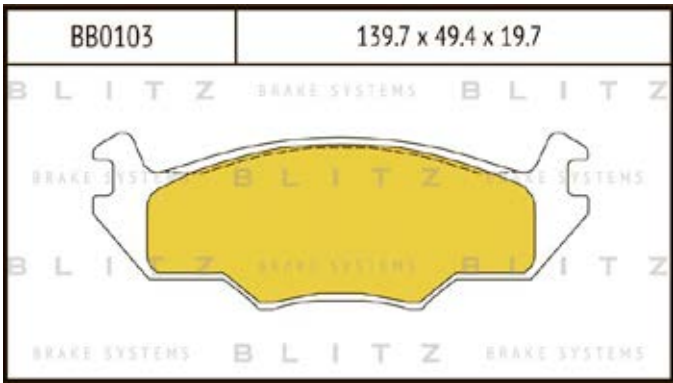

O.E.M.	BLITZ
--------	-------

BB0363	169.0 x 61.6 x 19.2
	

BB0364	137.0 x 48.5 x 18.8
	

BB0365P	84.9 x 70.1 x 15.9
	

BB0366	102.4 x 48.5 x 16.5
	

BB0367	155.4 x 50.7 x 16.0
	

BB0368	169.1 x 73.2 x 19.3
	

BB0369	163.1 x 67.1 x 20.0
	