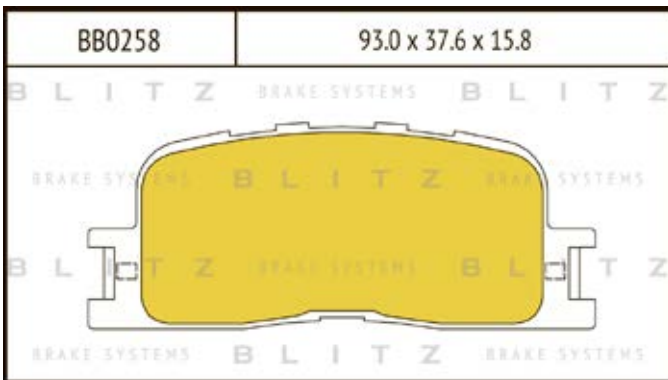

O.E.M.	BLITZ
--------	-------

BB0363	169.0 x 61.6 x 19.2
	

BB0364	137.0 x 48.5 x 18.8
	

BB0365P	84.9 x 70.1 x 15.9
	

BB0366	102.4 x 48.5 x 16.5
	

BB0367	155.4 x 50.7 x 16.0
	

BB0368	169.1 x 73.2 x 19.3
	

BB0369	163.1 x 67.1 x 20.0
	