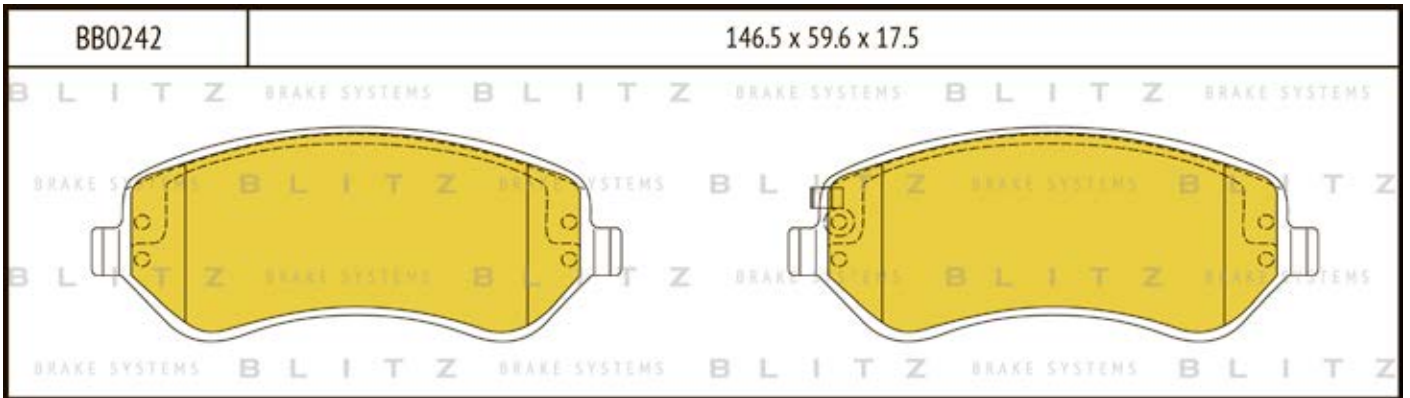

O.E.M.	BLITZ
--------	-------

BB0363	169.0 x 61.6 x 19.2
	

BB0364	137.0 x 48.5 x 18.8
	

BB0365P	84.9 x 70.1 x 15.9
	

BB0366	102.4 x 48.5 x 16.5
	

BB0367	155.4 x 50.7 x 16.0
	

BB0368	169.1 x 73.2 x 19.3
	

BB0369	163.1 x 67.1 x 20.0
	