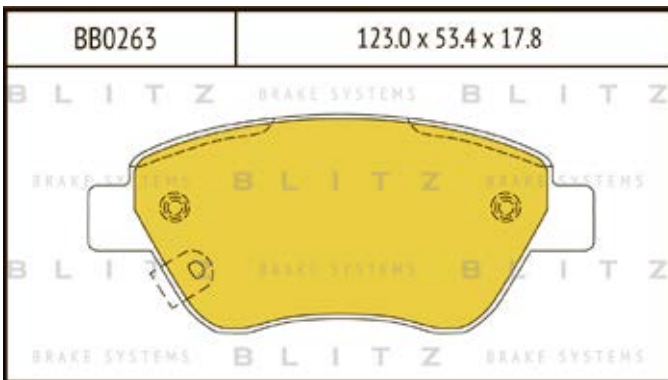

O.E.M.	BLITZ
--------	-------

BB0363	169.0 x 61.6 x 19.2
	

BB0364	137.0 x 48.5 x 18.8
	

BB0365P	84.9 x 70.1 x 15.9
	

BB0366	102.4 x 48.5 x 16.5
	

BB0367	155.4 x 50.7 x 16.0
	

BB0368	169.1 x 73.2 x 19.3
	

BB0369	163.1 x 67.1 x 20.0
	