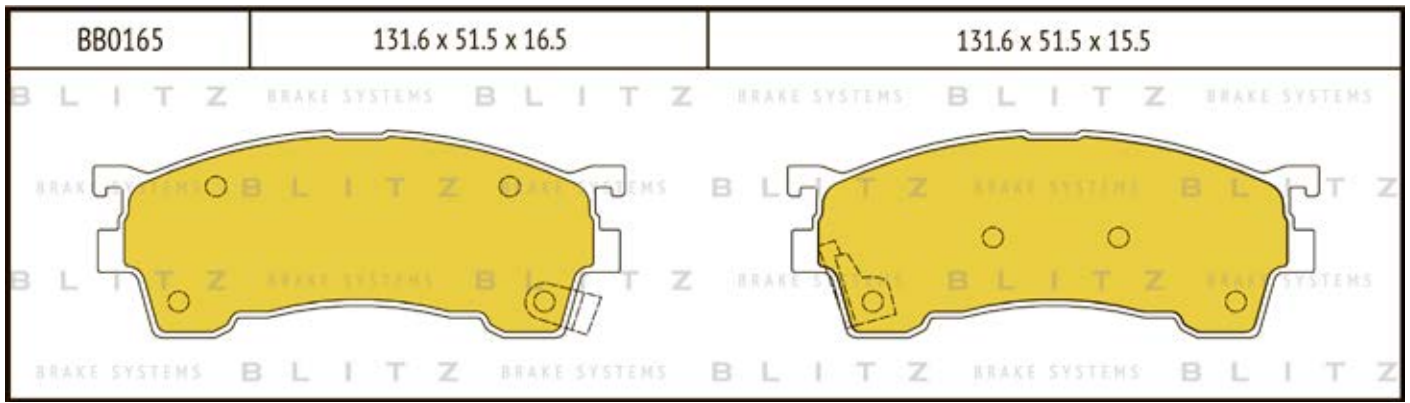

O.E.M.	BLITZ
--------	-------

BB0363	169.0 x 61.6 x 19.2
	

BB0364	137.0 x 48.5 x 18.8
	

BB0365P	84.9 x 70.1 x 15.9
	

BB0366	102.4 x 48.5 x 16.5
	

BB0367	155.4 x 50.7 x 16.0
	

BB0368	169.1 x 73.2 x 19.3
	

BB0369	163.1 x 67.1 x 20.0
	