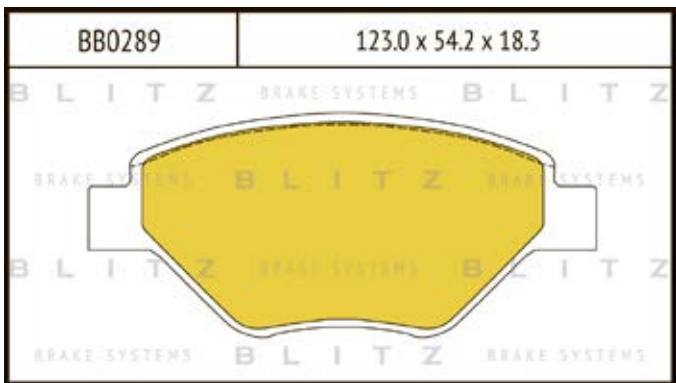

O.E.M.	BLITZ
--------	-------

BB0363	169.0 x 61.6 x 19.2
	

BB0364	137.0 x 48.5 x 18.8
	

BB0365P	84.9 x 70.1 x 15.9
	

BB0366	102.4 x 48.5 x 16.5
	

BB0367	155.4 x 50.7 x 16.0
	

BB0368	169.1 x 73.2 x 19.3
	

BB0369	163.1 x 67.1 x 20.0
	