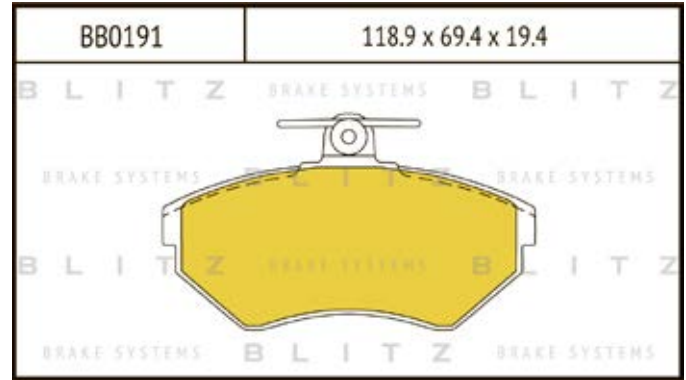

O.E.M.	BLITZ
--------	-------

BB0363	169.0 x 61.6 x 19.2
	

BB0364	137.0 x 48.5 x 18.8
	

BB0365P	84.9 x 70.1 x 15.9
	

BB0366	102.4 x 48.5 x 16.5
	

BB0367	155.4 x 50.7 x 16.0
	

BB0368	169.1 x 73.2 x 19.3
	

BB0369	163.1 x 67.1 x 20.0
	