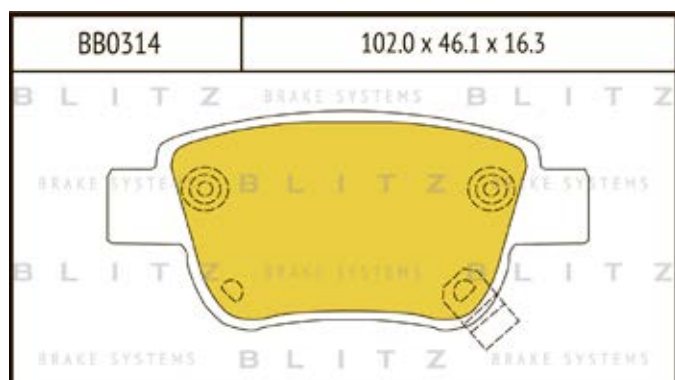

O.E.M.	BLITZ
--------	-------

BB0363	169.0 x 61.6 x 19.2
	

BB0364	137.0 x 48.5 x 18.8
	

BB0365P	84.9 x 70.1 x 15.9
	

BB0366	102.4 x 48.5 x 16.5
	

BB0367	155.4 x 50.7 x 16.0
	

BB0368	169.1 x 73.2 x 19.3
	

BB0369	163.1 x 67.1 x 20.0
	