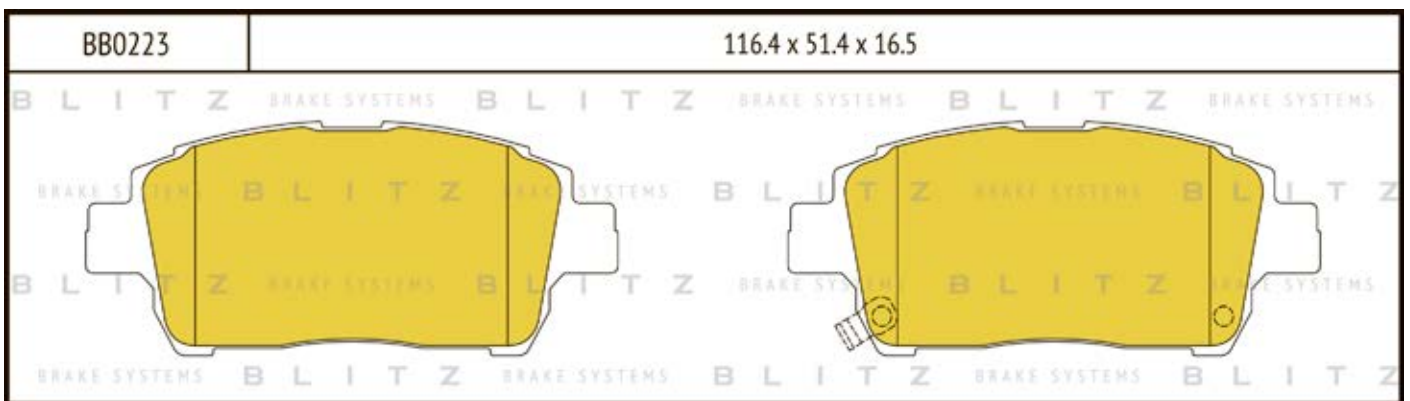

O.E.M.	BLITZ
--------	-------

BB0363	169.0 x 61.6 x 19.2
	

BB0364	137.0 x 48.5 x 18.8
	

BB0365P	84.9 x 70.1 x 15.9
	

BB0366	102.4 x 48.5 x 16.5
	

BB0367	155.4 x 50.7 x 16.0
	

BB0368	169.1 x 73.2 x 19.3
	

BB0369	163.1 x 67.1 x 20.0
	