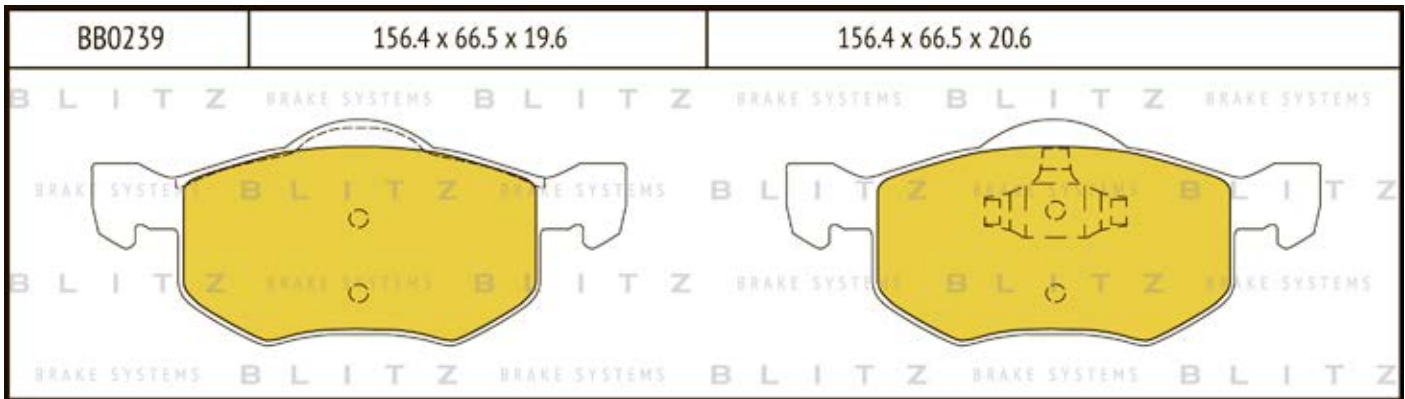

O.E.M.	BLITZ
--------	-------

BB0363	169.0 x 61.6 x 19.2
	

BB0364	137.0 x 48.5 x 18.8
	

BB0365P	84.9 x 70.1 x 15.9
	

BB0366	102.4 x 48.5 x 16.5
	

BB0367	155.4 x 50.7 x 16.0
	

BB0368	169.1 x 73.2 x 19.3
	

BB0369	163.1 x 67.1 x 20.0
	