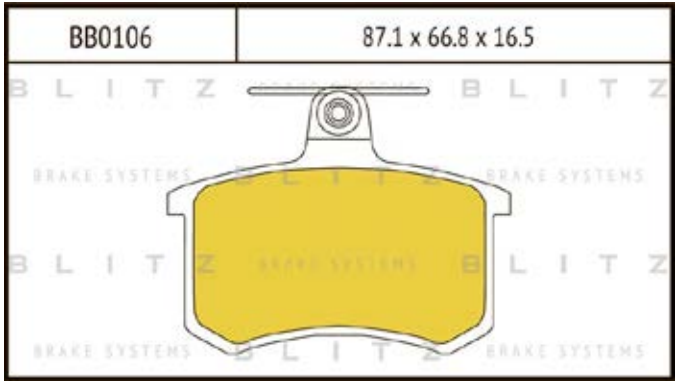

O.E.M.	BLITZ
--------	-------

BB0363	169.0 x 61.6 x 19.2
	

BB0364	137.0 x 48.5 x 18.8
	

BB0365P	84.9 x 70.1 x 15.9
	

BB0366	102.4 x 48.5 x 16.5
	

BB0367	155.4 x 50.7 x 16.0
	

BB0368	169.1 x 73.2 x 19.3
	

BB0369	163.1 x 67.1 x 20.0
	