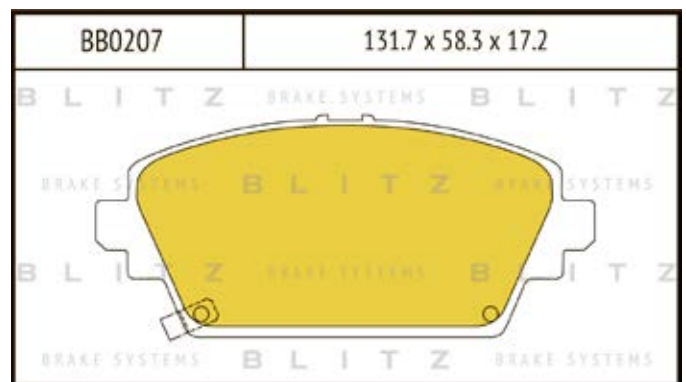

O.E.M.	BLITZ
--------	-------

BB0363	169.0 x 61.6 x 19.2
	

BB0364	137.0 x 48.5 x 18.8
	

BB0365P	84.9 x 70.1 x 15.9
	

BB0366	102.4 x 48.5 x 16.5
	

BB0367	155.4 x 50.7 x 16.0
	

BB0368	169.1 x 73.2 x 19.3
	

BB0369	163.1 x 67.1 x 20.0
	