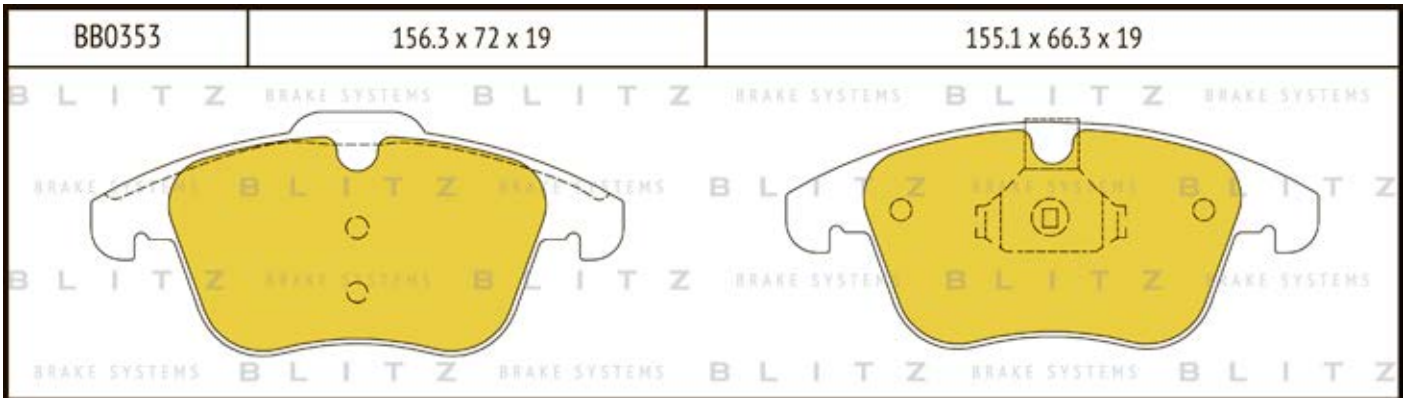

O.E.M.	BLITZ
--------	-------

BB0363	169.0 x 61.6 x 19.2
	

BB0364	137.0 x 48.5 x 18.8
	

BB0365P	84.9 x 70.1 x 15.9
	

BB0366	102.4 x 48.5 x 16.5
	

BB0367	155.4 x 50.7 x 16.0
	

BB0368	169.1 x 73.2 x 19.3
	

BB0369	163.1 x 67.1 x 20.0
	