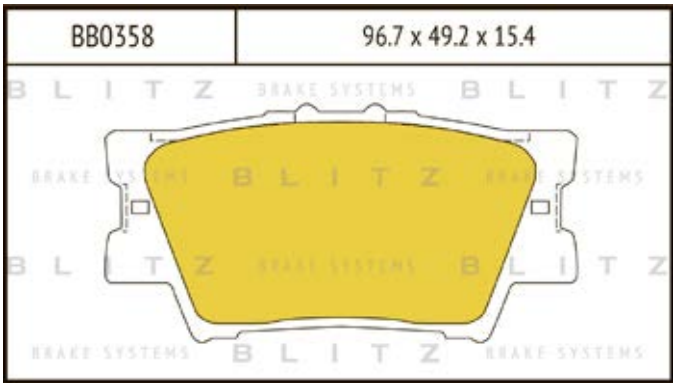

O.E.M.	BLITZ
--------	-------

BB0363	169.0 x 61.6 x 19.2
	

BB0364	137.0 x 48.5 x 18.8
	

BB0365P	84.9 x 70.1 x 15.9
	

BB0366	102.4 x 48.5 x 16.5
	

BB0367	155.4 x 50.7 x 16.0
	

BB0368	169.1 x 73.2 x 19.3
	

BB0369	163.1 x 67.1 x 20.0
	