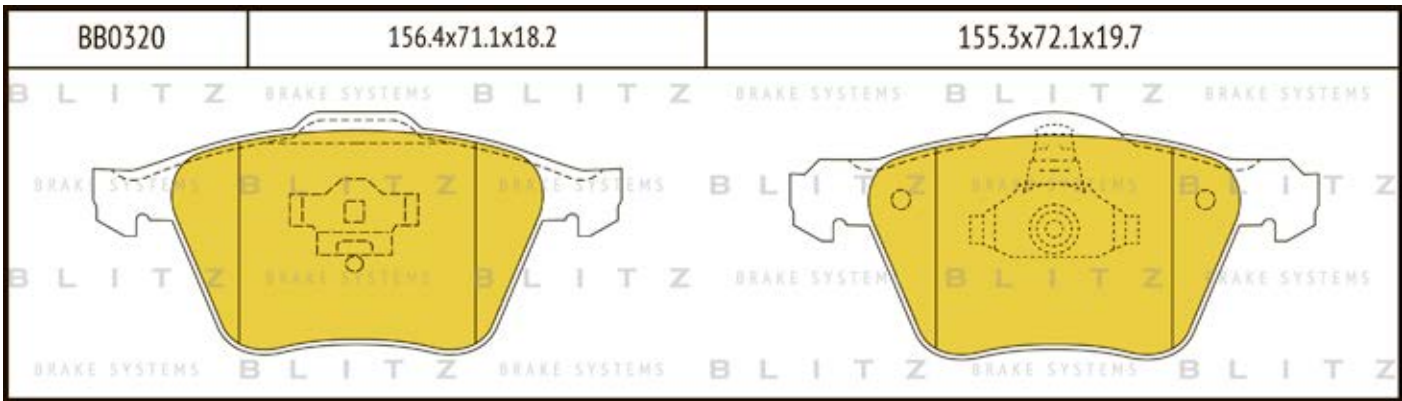

O.E.M.	BLITZ
--------	-------

BB0363	169.0 x 61.6 x 19.2
	

BB0364	137.0 x 48.5 x 18.8
	

BB0365P	84.9 x 70.1 x 15.9
	

BB0366	102.4 x 48.5 x 16.5
	

BB0367	155.4 x 50.7 x 16.0
	

BB0368	169.1 x 73.2 x 19.3
	

BB0369	163.1 x 67.1 x 20.0
	