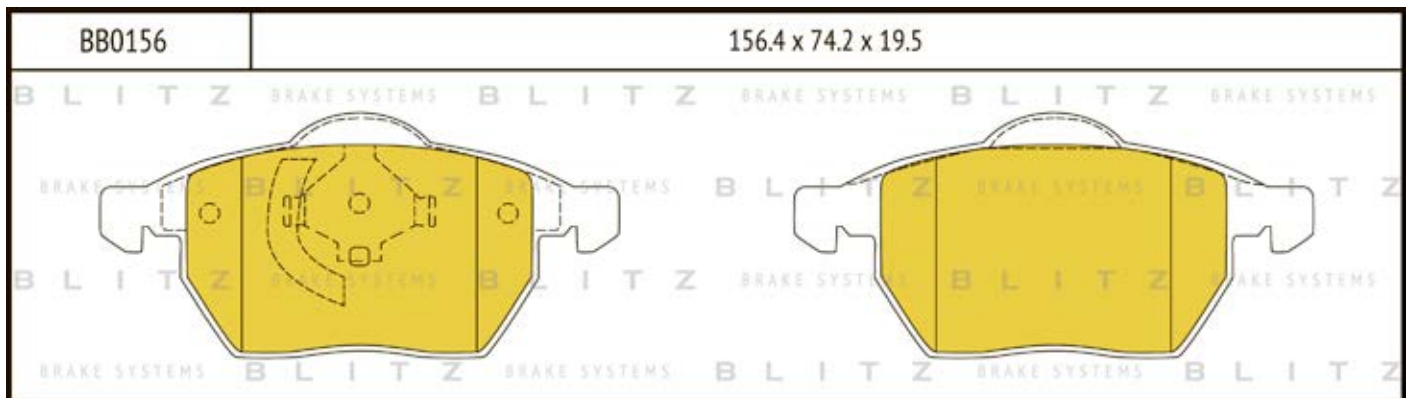

O.E.M.	BLITZ
--------	-------

BB0363	169.0 x 61.6 x 19.2
	

BB0364	137.0 x 48.5 x 18.8
	

BB0365P	84.9 x 70.1 x 15.9
	

BB0366	102.4 x 48.5 x 16.5
	

BB0367	155.4 x 50.7 x 16.0
	

BB0368	169.1 x 73.2 x 19.3
	

BB0369	163.1 x 67.1 x 20.0
	