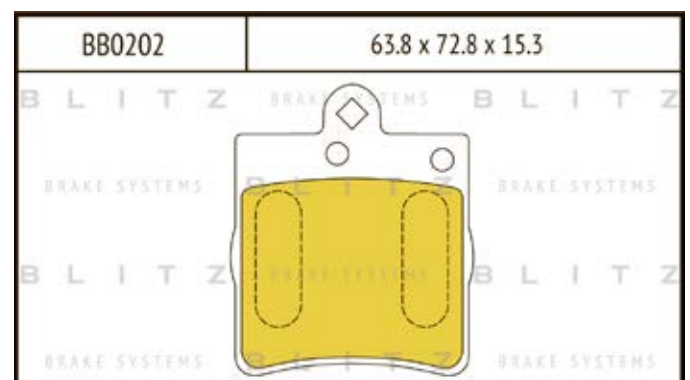

O.E.M.	BLITZ
--------	-------

BB0363	169.0 x 61.6 x 19.2
	

BB0364	137.0 x 48.5 x 18.8
	

BB0365P	84.9 x 70.1 x 15.9
	

BB0366	102.4 x 48.5 x 16.5
	

BB0367	155.4 x 50.7 x 16.0
	

BB0368	169.1 x 73.2 x 19.3
	

BB0369	163.1 x 67.1 x 20.0
	