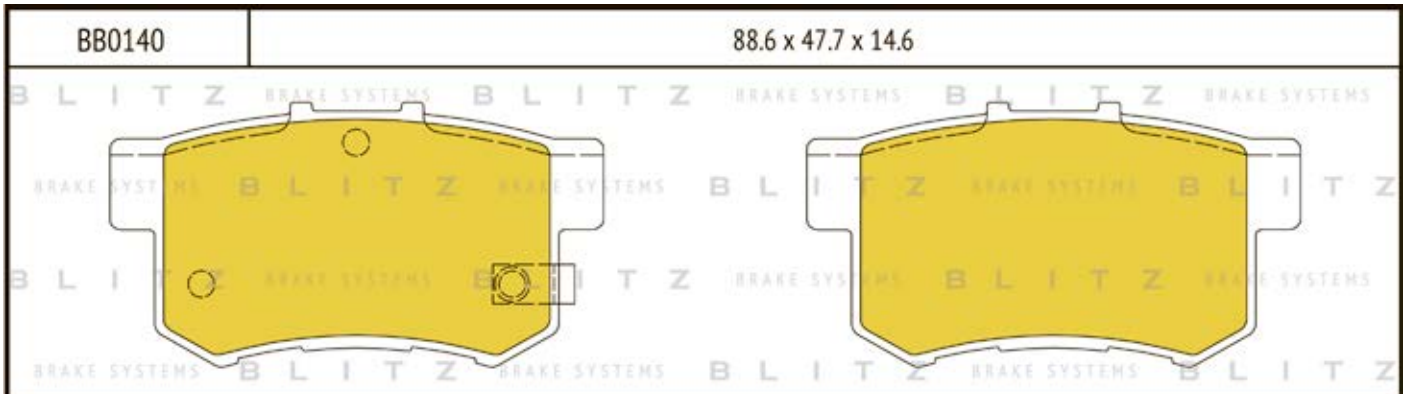

O.E.M.	BLITZ
--------	-------

BB0363	169.0 x 61.6 x 19.2
	

BB0364	137.0 x 48.5 x 18.8
	

BB0365P	84.9 x 70.1 x 15.9
	

BB0366	102.4 x 48.5 x 16.5
	

BB0367	155.4 x 50.7 x 16.0
	

BB0368	169.1 x 73.2 x 19.3
	

BB0369	163.1 x 67.1 x 20.0
	