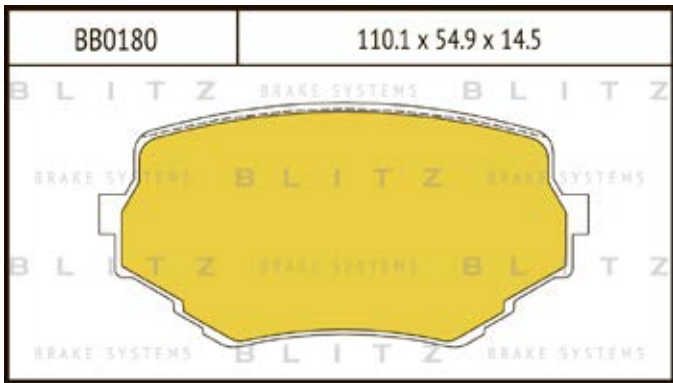

O.E.M.	BLITZ
--------	-------

BB0363	169.0 x 61.6 x 19.2
	

BB0364	137.0 x 48.5 x 18.8
	

BB0365P	84.9 x 70.1 x 15.9
	

BB0366	102.4 x 48.5 x 16.5
	

BB0367	155.4 x 50.7 x 16.0
	

BB0368	169.1 x 73.2 x 19.3
	

BB0369	163.1 x 67.1 x 20.0
	