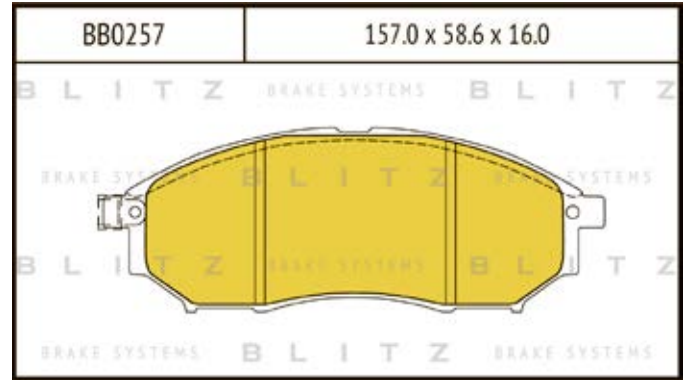

O.E.M.	BLITZ
--------	-------

BB0363	169.0 x 61.6 x 19.2
	

BB0364	137.0 x 48.5 x 18.8
	

BB0365P	84.9 x 70.1 x 15.9
	

BB0366	102.4 x 48.5 x 16.5
	

BB0367	155.4 x 50.7 x 16.0
	

BB0368	169.1 x 73.2 x 19.3
	

BB0369	163.1 x 67.1 x 20.0
	