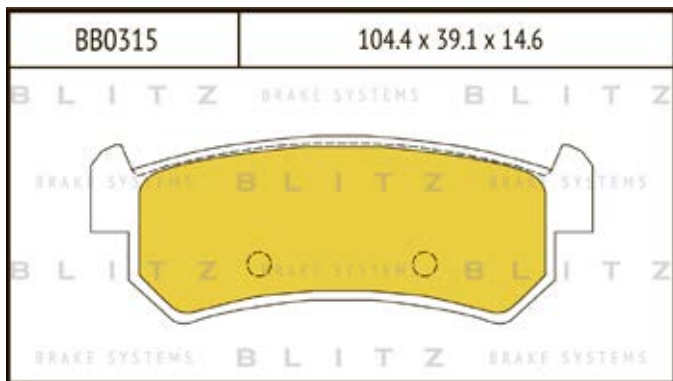

O.E.M.	BLITZ
--------	-------

BB0363	169.0 x 61.6 x 19.2
	

BB0364	137.0 x 48.5 x 18.8
	

BB0365P	84.9 x 70.1 x 15.9
	

BB0366	102.4 x 48.5 x 16.5
	

BB0367	155.4 x 50.7 x 16.0
	

BB0368	169.1 x 73.2 x 19.3
	

BB0369	163.1 x 67.1 x 20.0
	