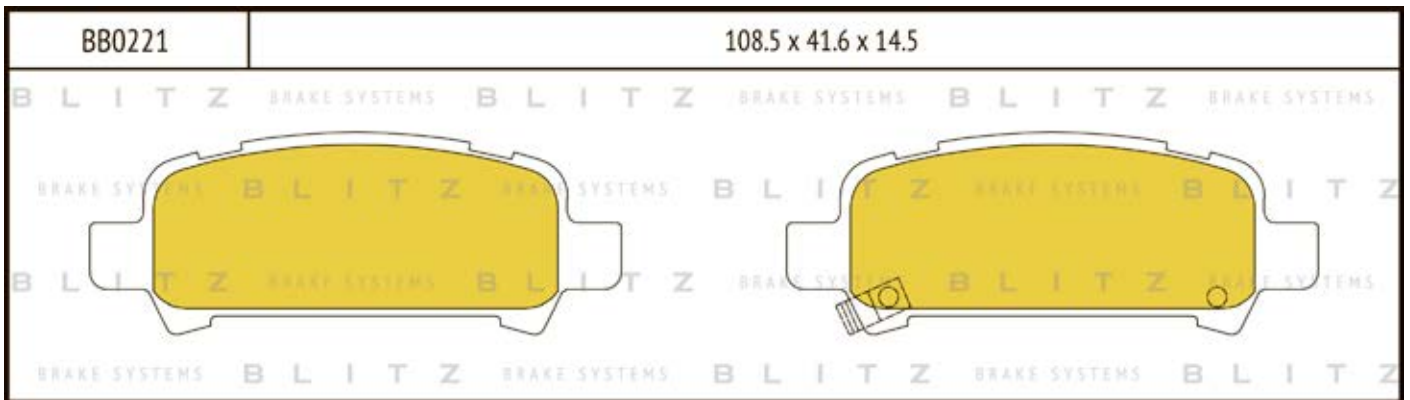

O.E.M.	BLITZ
--------	-------

BB0363	169.0 x 61.6 x 19.2
	

BB0364	137.0 x 48.5 x 18.8
	

BB0365P	84.9 x 70.1 x 15.9
	

BB0366	102.4 x 48.5 x 16.5
	

BB0367	155.4 x 50.7 x 16.0
	

BB0368	169.1 x 73.2 x 19.3
	

BB0369	163.1 x 67.1 x 20.0
	