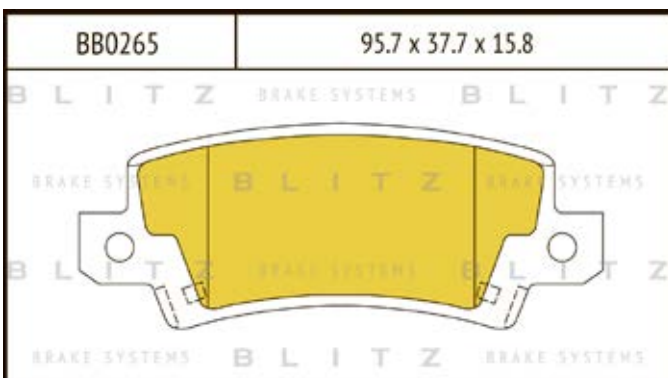

O.E.M.	BLITZ
--------	-------

BB0363	169.0 x 61.6 x 19.2
	

BB0364	137.0 x 48.5 x 18.8
	

BB0365P	84.9 x 70.1 x 15.9
	

BB0366	102.4 x 48.5 x 16.5
	

BB0367	155.4 x 50.7 x 16.0
	

BB0368	169.1 x 73.2 x 19.3
	

BB0369	163.1 x 67.1 x 20.0
	