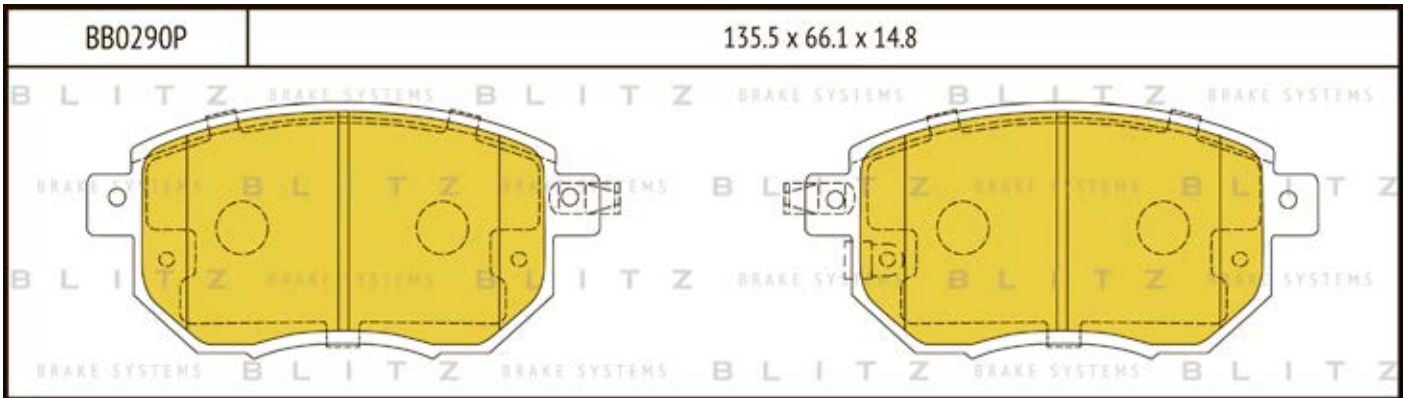

O.E.M.	BLITZ
--------	-------

BB0363	169.0 x 61.6 x 19.2
	

BB0364	137.0 x 48.5 x 18.8
	

BB0365P	84.9 x 70.1 x 15.9
	

BB0366	102.4 x 48.5 x 16.5
	

BB0367	155.4 x 50.7 x 16.0
	

BB0368	169.1 x 73.2 x 19.3
	

BB0369	163.1 x 67.1 x 20.0
	