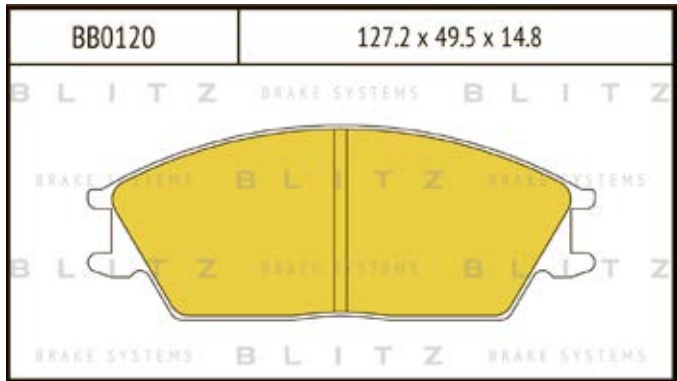

O.E.M.	BLITZ
--------	-------

BB0363	169.0 x 61.6 x 19.2
	

BB0364	137.0 x 48.5 x 18.8
	

BB0365P	84.9 x 70.1 x 15.9
	

BB0366	102.4 x 48.5 x 16.5
	

BB0367	155.4 x 50.7 x 16.0
	

BB0368	169.1 x 73.2 x 19.3
	

BB0369	163.1 x 67.1 x 20.0
	