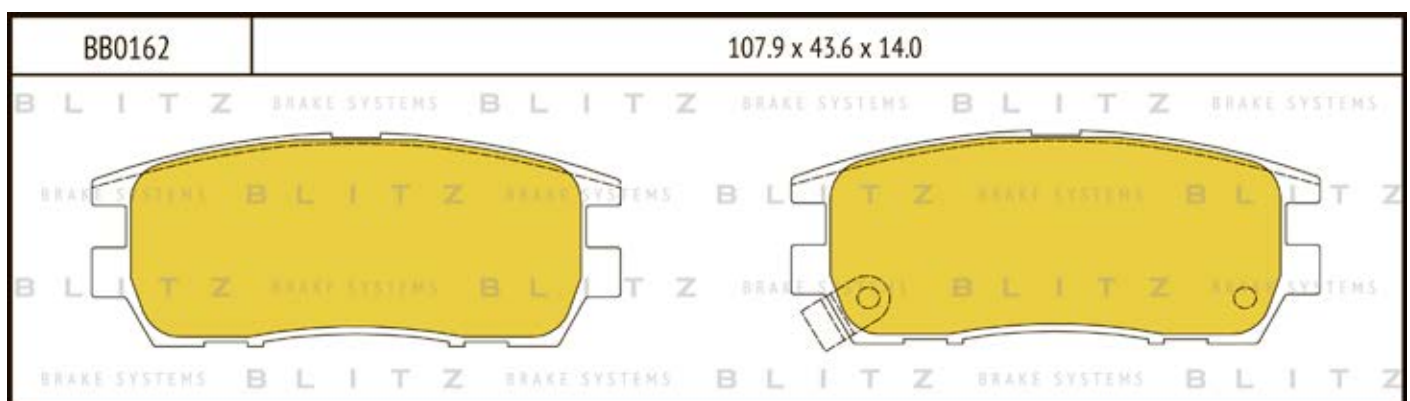

O.E.M.	BLITZ
--------	-------

BB0363	169.0 x 61.6 x 19.2
	

BB0364	137.0 x 48.5 x 18.8
	

BB0365P	84.9 x 70.1 x 15.9
	

BB0366	102.4 x 48.5 x 16.5
	

BB0367	155.4 x 50.7 x 16.0
	

BB0368	169.1 x 73.2 x 19.3
	

BB0369	163.1 x 67.1 x 20.0
	