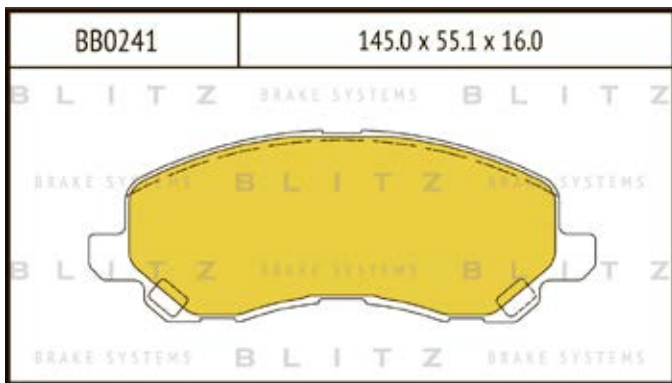

O.E.M.	BLITZ
--------	-------

BB0363	169.0 x 61.6 x 19.2
	

BB0364	137.0 x 48.5 x 18.8
	

BB0365P	84.9 x 70.1 x 15.9
	

BB0366	102.4 x 48.5 x 16.5
	

BB0367	155.4 x 50.7 x 16.0
	

BB0368	169.1 x 73.2 x 19.3
	

BB0369	163.1 x 67.1 x 20.0
	