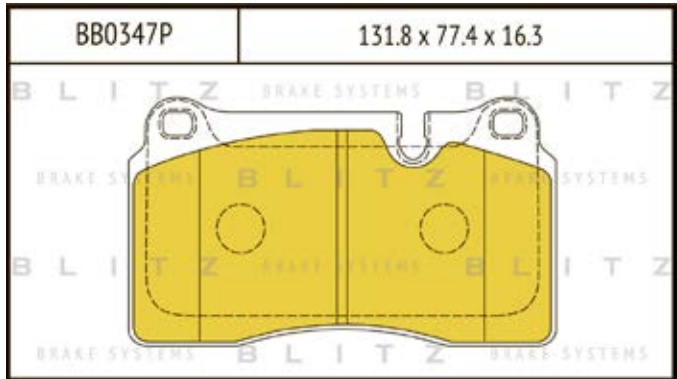

O.E.M.	BLITZ
--------	-------

BB0363	169.0 x 61.6 x 19.2
	

BB0364	137.0 x 48.5 x 18.8
	

BB0365P	84.9 x 70.1 x 15.9
	

BB0366	102.4 x 48.5 x 16.5
	

BB0367	155.4 x 50.7 x 16.0
	

BB0368	169.1 x 73.2 x 19.3
	

BB0369	163.1 x 67.1 x 20.0
	