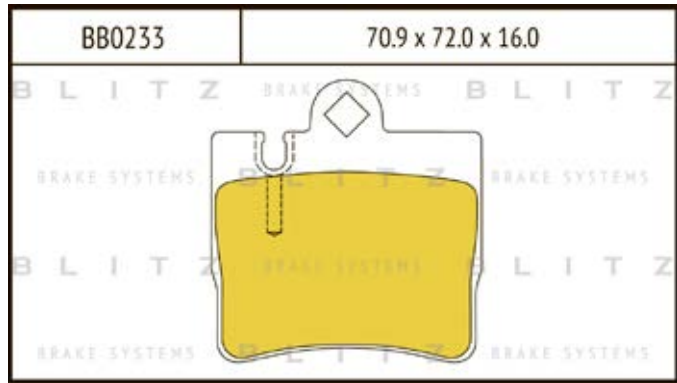

O.E.M.	BLITZ
--------	-------

BB0363	169.0 x 61.6 x 19.2
	

BB0364	137.0 x 48.5 x 18.8
	

BB0365P	84.9 x 70.1 x 15.9
	

BB0366	102.4 x 48.5 x 16.5
	

BB0367	155.4 x 50.7 x 16.0
	

BB0368	169.1 x 73.2 x 19.3
	

BB0369	163.1 x 67.1 x 20.0
	