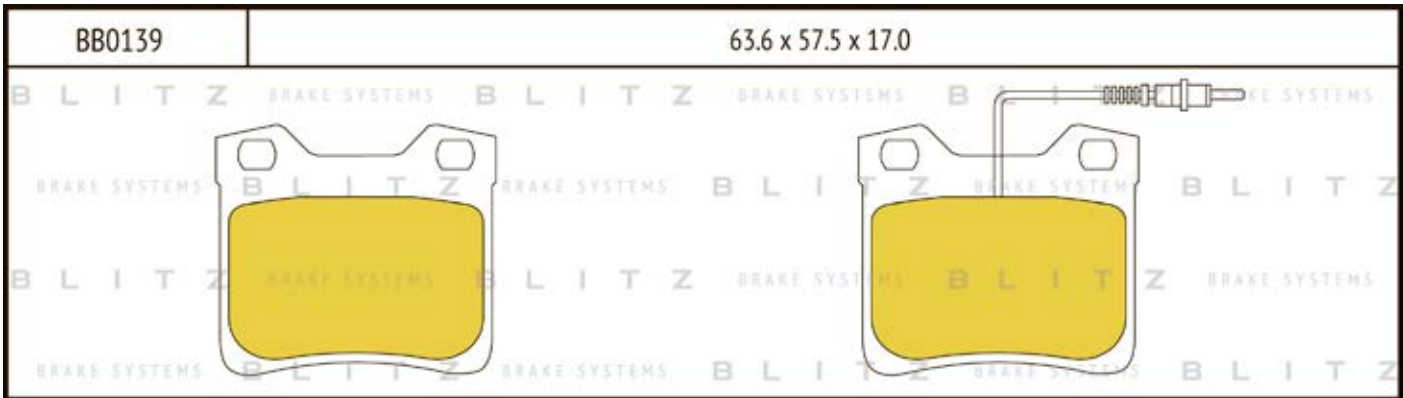

O.E.M.	BLITZ
--------	-------

BB0363	169.0 x 61.6 x 19.2
	

BB0364	137.0 x 48.5 x 18.8
	

BB0365P	84.9 x 70.1 x 15.9
	

BB0366	102.4 x 48.5 x 16.5
	

BB0367	155.4 x 50.7 x 16.0
	

BB0368	169.1 x 73.2 x 19.3
	

BB0369	163.1 x 67.1 x 20.0
	