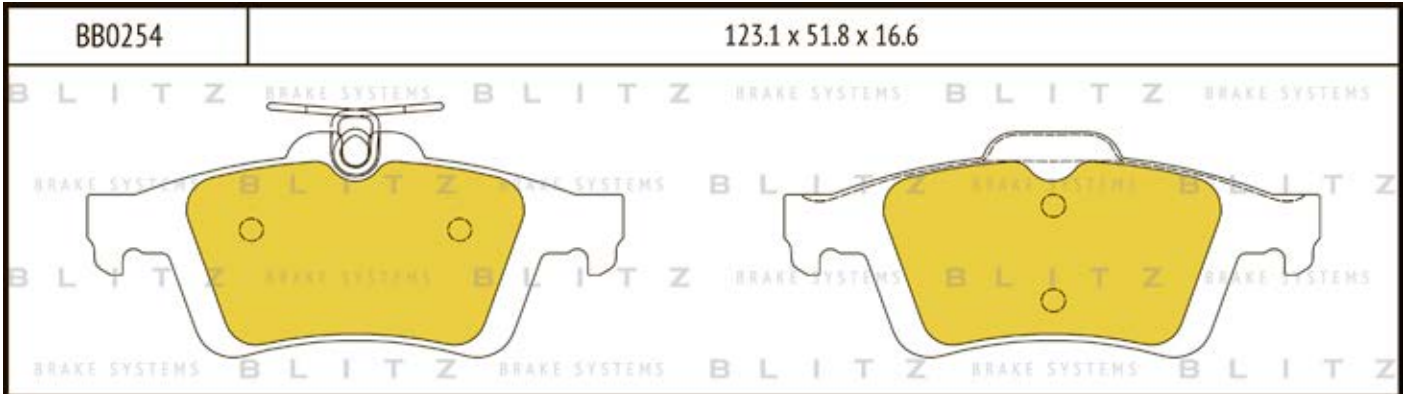

O.E.M.	BLITZ
--------	-------

BB0363	169.0 x 61.6 x 19.2
	

BB0364	137.0 x 48.5 x 18.8
	

BB0365P	84.9 x 70.1 x 15.9
	

BB0366	102.4 x 48.5 x 16.5
	

BB0367	155.4 x 50.7 x 16.0
	

BB0368	169.1 x 73.2 x 19.3
	

BB0369	163.1 x 67.1 x 20.0
	