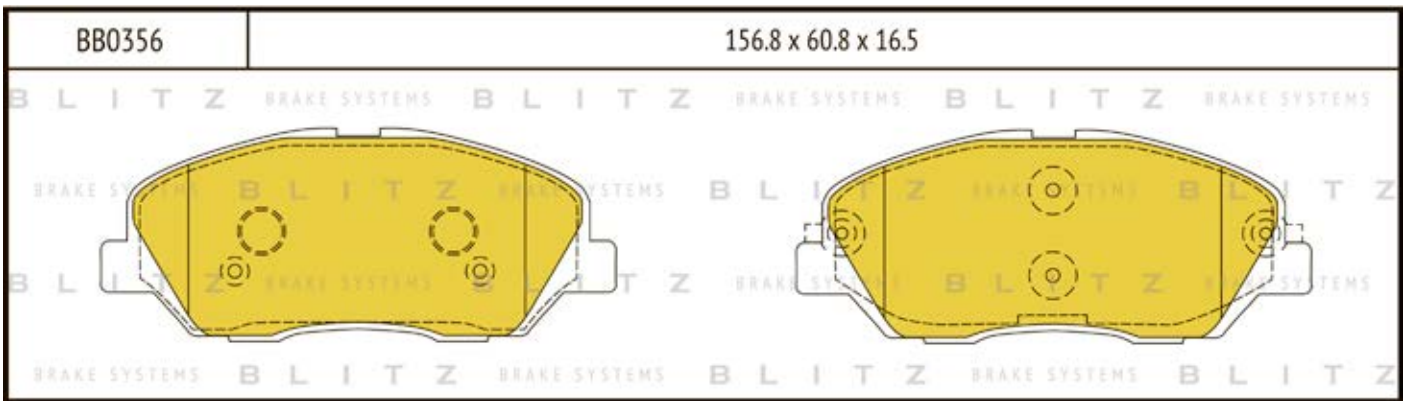

O.E.M.	BLITZ
--------	-------

BB0363	169.0 x 61.6 x 19.2
	

BB0364	137.0 x 48.5 x 18.8
	

BB0365P	84.9 x 70.1 x 15.9
	

BB0366	102.4 x 48.5 x 16.5
	

BB0367	155.4 x 50.7 x 16.0
	

BB0368	169.1 x 73.2 x 19.3
	

BB0369	163.1 x 67.1 x 20.0
	