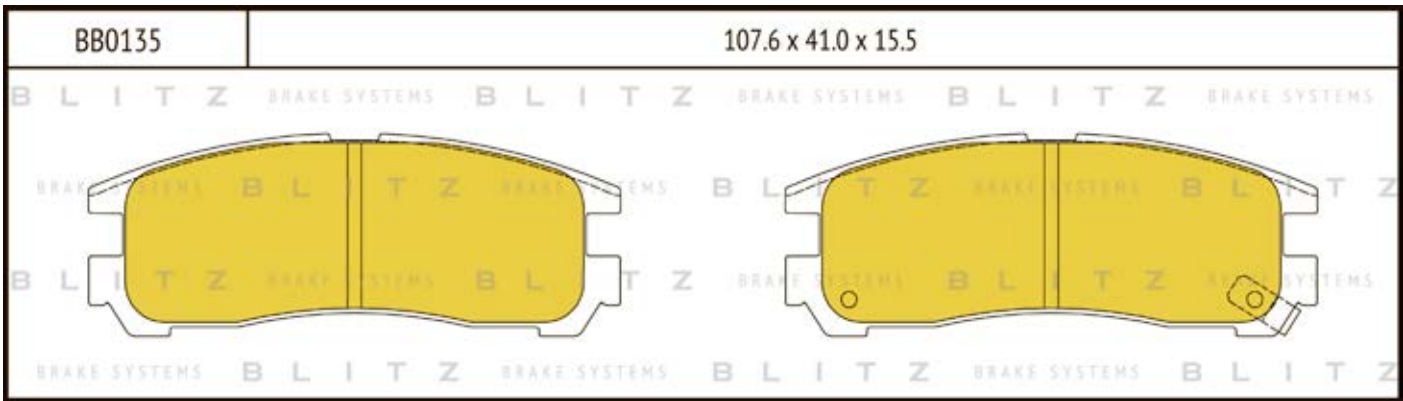

O.E.M.	BLITZ
--------	-------

BB0363	169.0 x 61.6 x 19.2
	

BB0364	137.0 x 48.5 x 18.8
	

BB0365P	84.9 x 70.1 x 15.9
	

BB0366	102.4 x 48.5 x 16.5
	

BB0367	155.4 x 50.7 x 16.0
	

BB0368	169.1 x 73.2 x 19.3
	

BB0369	163.1 x 67.1 x 20.0
	