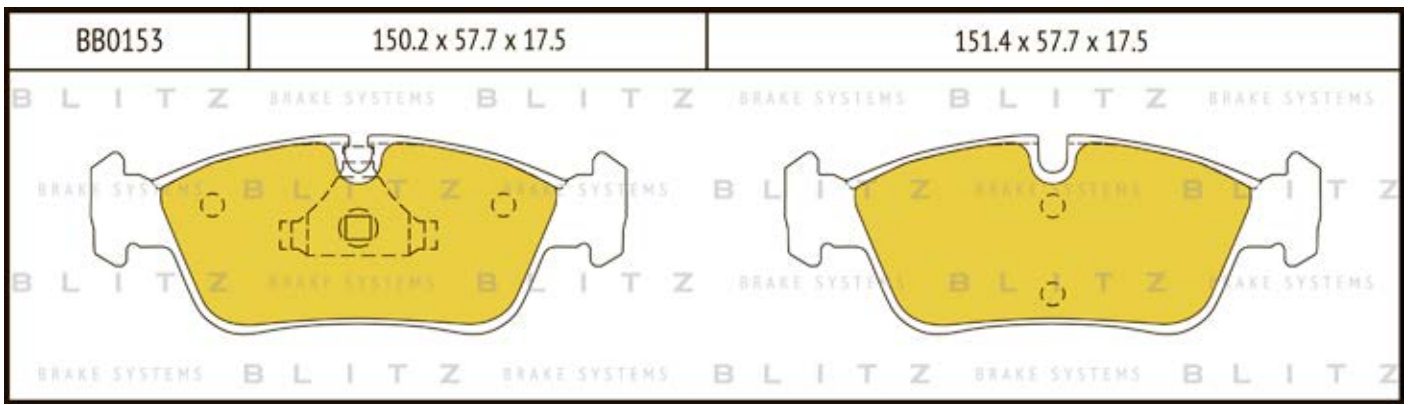

O.E.M.	BLITZ
--------	-------

BB0363	169.0 x 61.6 x 19.2
	

BB0364	137.0 x 48.5 x 18.8
	

BB0365P	84.9 x 70.1 x 15.9
	

BB0366	102.4 x 48.5 x 16.5
	

BB0367	155.4 x 50.7 x 16.0
	

BB0368	169.1 x 73.2 x 19.3
	

BB0369	163.1 x 67.1 x 20.0
	