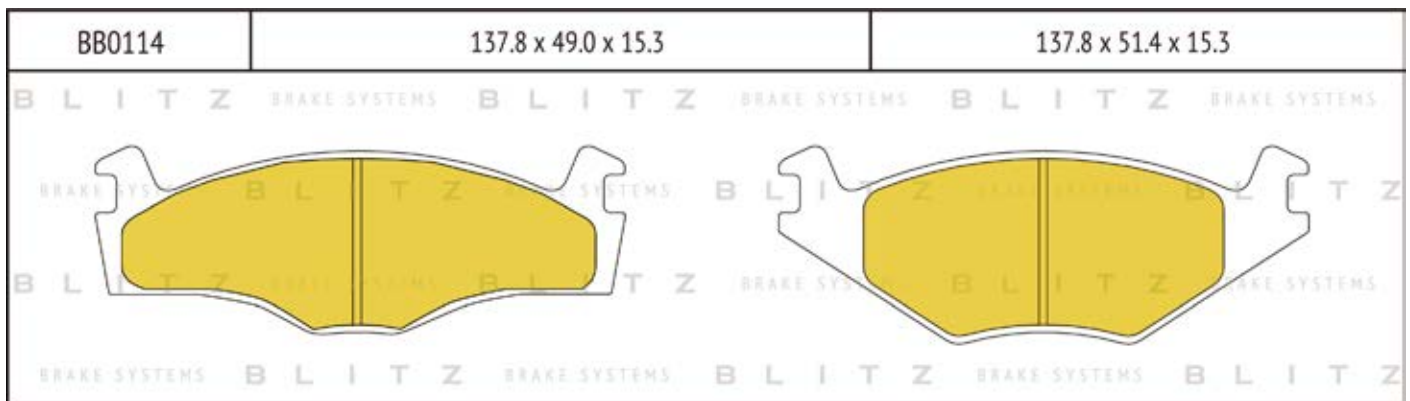

O.E.M.	BLITZ
--------	-------

BB0363	169.0 x 61.6 x 19.2
	

BB0364	137.0 x 48.5 x 18.8
	

BB0365P	84.9 x 70.1 x 15.9
	

BB0366	102.4 x 48.5 x 16.5
	

BB0367	155.4 x 50.7 x 16.0
	

BB0368	169.1 x 73.2 x 19.3
	

BB0369	163.1 x 67.1 x 20.0
	