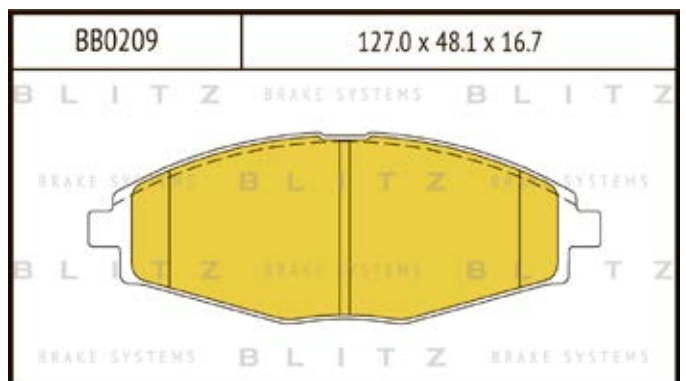

O.E.M.	BLITZ
--------	-------

BB0363	169.0 x 61.6 x 19.2
	

BB0364	137.0 x 48.5 x 18.8
	

BB0365P	84.9 x 70.1 x 15.9
	

BB0366	102.4 x 48.5 x 16.5
	

BB0367	155.4 x 50.7 x 16.0
	

BB0368	169.1 x 73.2 x 19.3
	

BB0369	163.1 x 67.1 x 20.0
	