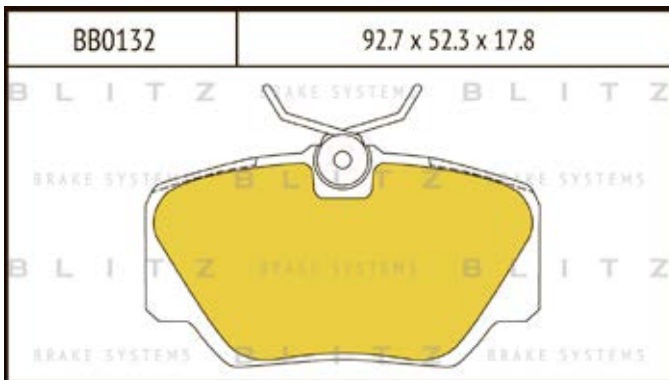

O.E.M.	BLITZ
--------	-------

BB0363	169.0 x 61.6 x 19.2
	

BB0364	137.0 x 48.5 x 18.8
	

BB0365P	84.9 x 70.1 x 15.9
	

BB0366	102.4 x 48.5 x 16.5
	

BB0367	155.4 x 50.7 x 16.0
	

BB0368	169.1 x 73.2 x 19.3
	

BB0369	163.1 x 67.1 x 20.0
	