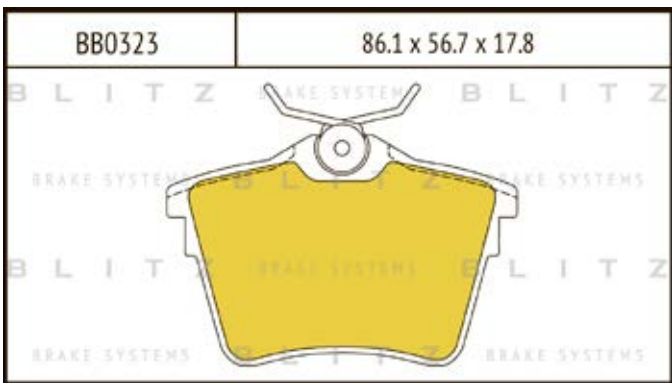

O.E.M.	BLITZ
--------	-------

BB0363	169.0 x 61.6 x 19.2
	

BB0364	137.0 x 48.5 x 18.8
	

BB0365P	84.9 x 70.1 x 15.9
	

BB0366	102.4 x 48.5 x 16.5
	

BB0367	155.4 x 50.7 x 16.0
	

BB0368	169.1 x 73.2 x 19.3
	

BB0369	163.1 x 67.1 x 20.0
	