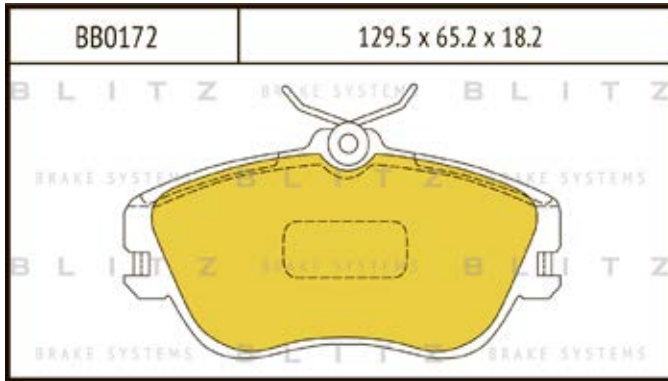

O.E.M.	BLITZ
--------	-------

BB0363	169.0 x 61.6 x 19.2
	

BB0364	137.0 x 48.5 x 18.8
	

BB0365P	84.9 x 70.1 x 15.9
	

BB0366	102.4 x 48.5 x 16.5
	

BB0367	155.4 x 50.7 x 16.0
	

BB0368	169.1 x 73.2 x 19.3
	

BB0369	163.1 x 67.1 x 20.0
	