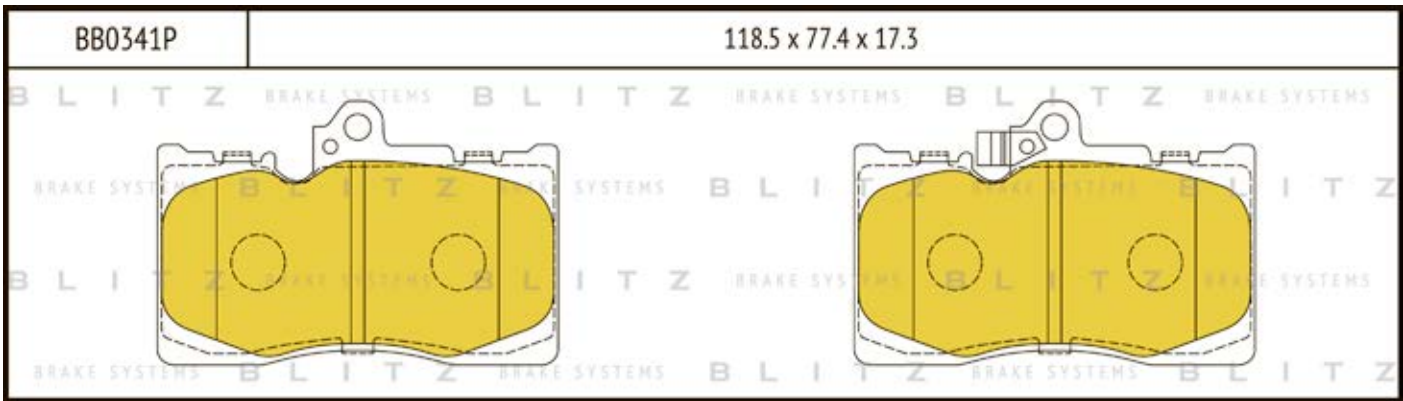

O.E.M.	BLITZ
--------	-------

BB0363	169.0 x 61.6 x 19.2
	

BB0364	137.0 x 48.5 x 18.8
	

BB0365P	84.9 x 70.1 x 15.9
	

BB0366	102.4 x 48.5 x 16.5
	

BB0367	155.4 x 50.7 x 16.0
	

BB0368	169.1 x 73.2 x 19.3
	

BB0369	163.1 x 67.1 x 20.0
	