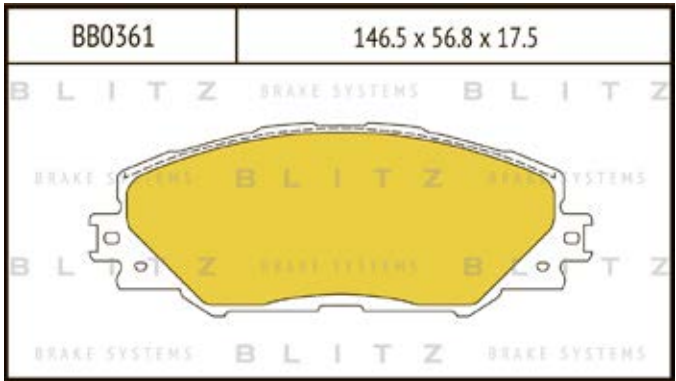

O.E.M.	BLITZ
--------	-------

BB0363	169.0 x 61.6 x 19.2
	

BB0364	137.0 x 48.5 x 18.8
	

BB0365P	84.9 x 70.1 x 15.9
	

BB0366	102.4 x 48.5 x 16.5
	

BB0367	155.4 x 50.7 x 16.0
	

BB0368	169.1 x 73.2 x 19.3
	

BB0369	163.1 x 67.1 x 20.0
	