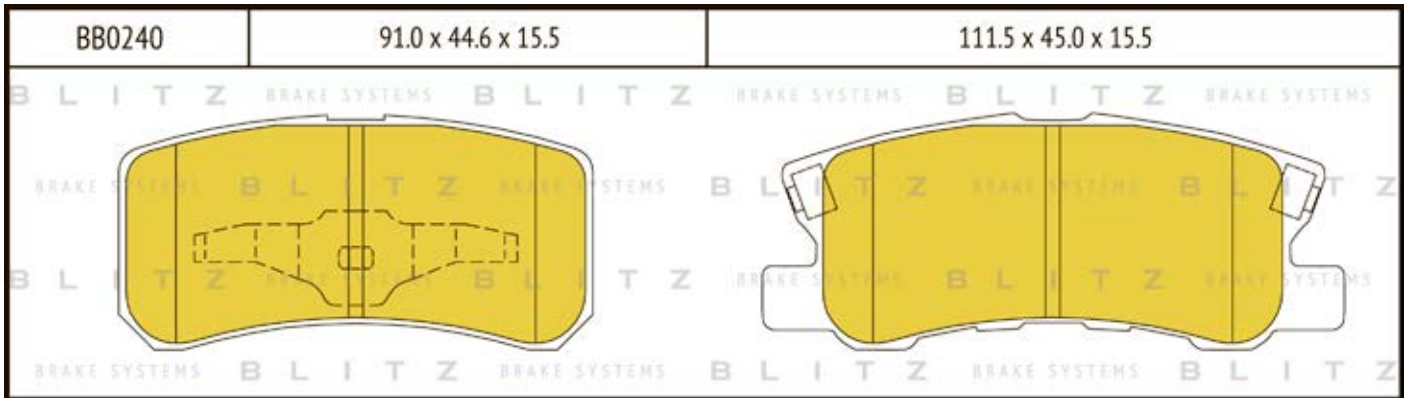

O.E.M.	BLITZ
--------	-------

BB0363	169.0 x 61.6 x 19.2
	

BB0364	137.0 x 48.5 x 18.8
	

BB0365P	84.9 x 70.1 x 15.9
	

BB0366	102.4 x 48.5 x 16.5
	

BB0367	155.4 x 50.7 x 16.0
	

BB0368	169.1 x 73.2 x 19.3
	

BB0369	163.1 x 67.1 x 20.0
	