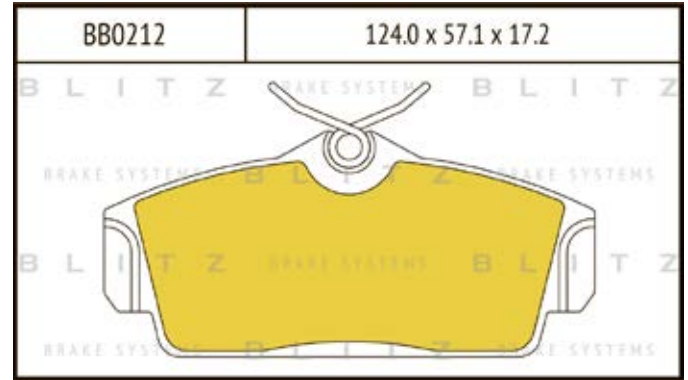

O.E.M.	BLITZ
--------	-------

BB0363	169.0 x 61.6 x 19.2
	

BB0364	137.0 x 48.5 x 18.8
	

BB0365P	84.9 x 70.1 x 15.9
	

BB0366	102.4 x 48.5 x 16.5
	

BB0367	155.4 x 50.7 x 16.0
	

BB0368	169.1 x 73.2 x 19.3
	

BB0369	163.1 x 67.1 x 20.0
	