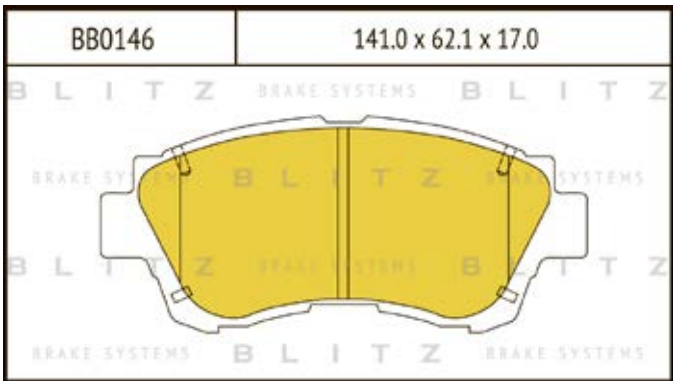

O.E.M.	BLITZ
--------	-------

BB0363	169.0 x 61.6 x 19.2
	

BB0364	137.0 x 48.5 x 18.8
	

BB0365P	84.9 x 70.1 x 15.9
	

BB0366	102.4 x 48.5 x 16.5
	

BB0367	155.4 x 50.7 x 16.0
	

BB0368	169.1 x 73.2 x 19.3
	

BB0369	163.1 x 67.1 x 20.0
	