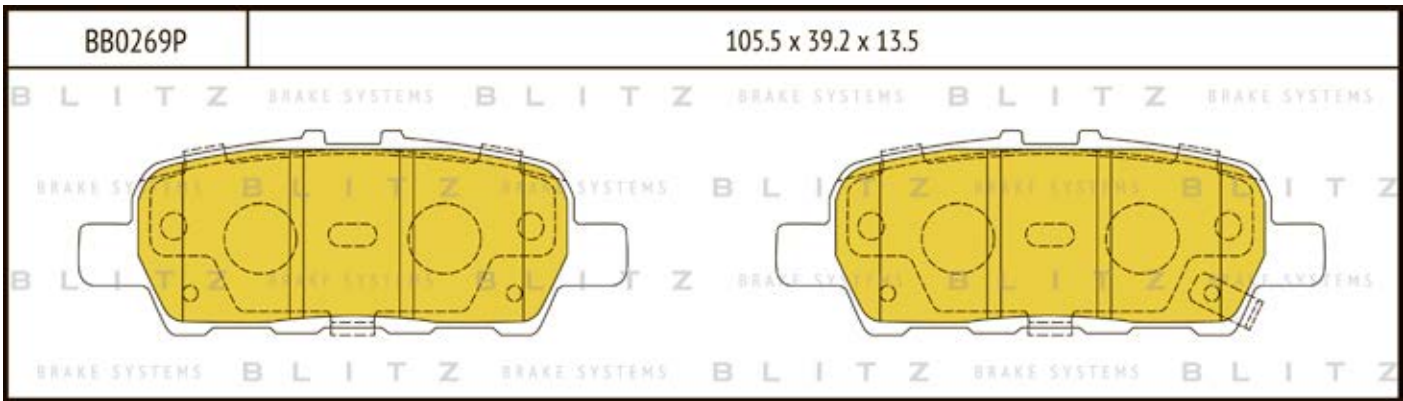

O.E.M.	BLITZ
--------	-------

BB0363	169.0 x 61.6 x 19.2
	

BB0364	137.0 x 48.5 x 18.8
	

BB0365P	84.9 x 70.1 x 15.9
	

BB0366	102.4 x 48.5 x 16.5
	

BB0367	155.4 x 50.7 x 16.0
	

BB0368	169.1 x 73.2 x 19.3
	

BB0369	163.1 x 67.1 x 20.0
	