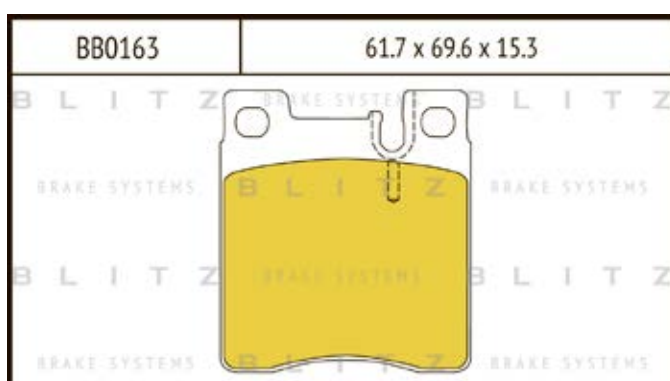

O.E.M.	BLITZ
--------	-------

BB0363	169.0 x 61.6 x 19.2
	

BB0364	137.0 x 48.5 x 18.8
	

BB0365P	84.9 x 70.1 x 15.9
	

BB0366	102.4 x 48.5 x 16.5
	

BB0367	155.4 x 50.7 x 16.0
	

BB0368	169.1 x 73.2 x 19.3
	

BB0369	163.1 x 67.1 x 20.0
	