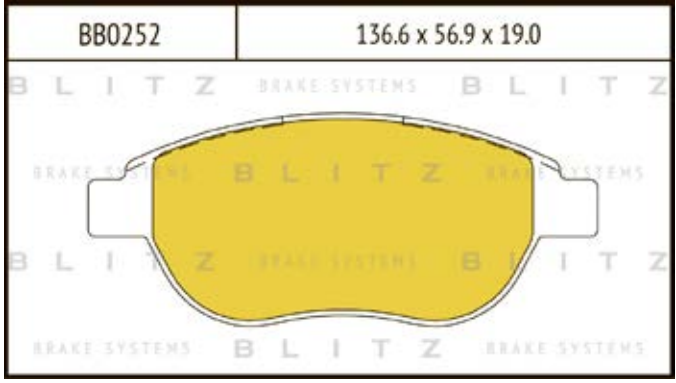

O.E.M.	BLITZ
--------	-------

BB0363	169.0 x 61.6 x 19.2
	

BB0364	137.0 x 48.5 x 18.8
	

BB0365P	84.9 x 70.1 x 15.9
	

BB0366	102.4 x 48.5 x 16.5
	

BB0367	155.4 x 50.7 x 16.0
	

BB0368	169.1 x 73.2 x 19.3
	

BB0369	163.1 x 67.1 x 20.0
	