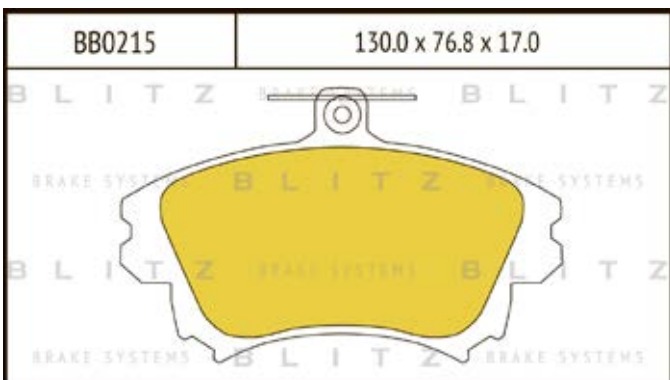

O.E.M.	BLITZ
--------	-------

BB0363	169.0 x 61.6 x 19.2
	

BB0364	137.0 x 48.5 x 18.8
	

BB0365P	84.9 x 70.1 x 15.9
	

BB0366	102.4 x 48.5 x 16.5
	

BB0367	155.4 x 50.7 x 16.0
	

BB0368	169.1 x 73.2 x 19.3
	

BB0369	163.1 x 67.1 x 20.0
	