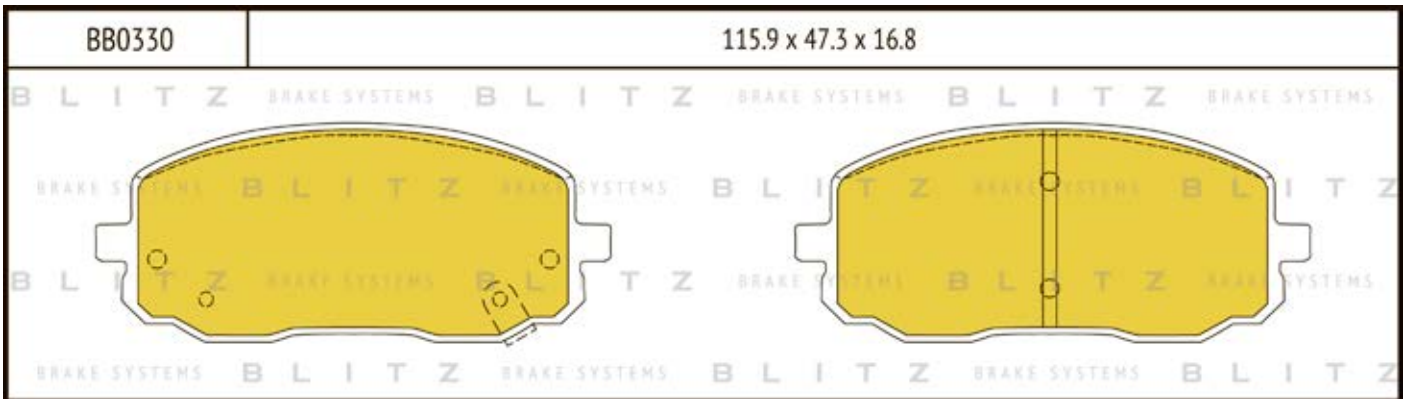

O.E.M.	BLITZ
--------	-------

BB0363	169.0 x 61.6 x 19.2
	

BB0364	137.0 x 48.5 x 18.8
	

BB0365P	84.9 x 70.1 x 15.9
	

BB0366	102.4 x 48.5 x 16.5
	

BB0367	155.4 x 50.7 x 16.0
	

BB0368	169.1 x 73.2 x 19.3
	

BB0369	163.1 x 67.1 x 20.0
	