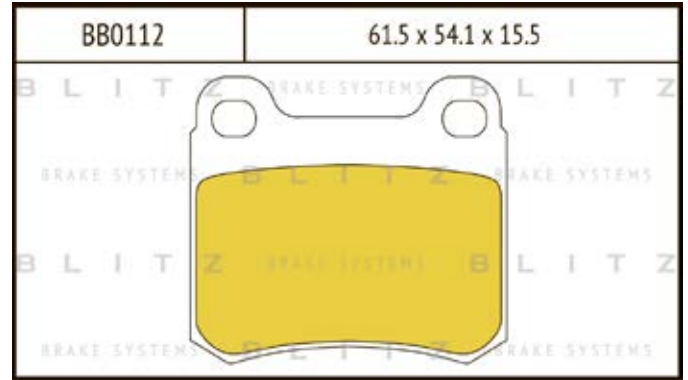

O.E.M.	BLITZ
--------	-------

BB0363	169.0 x 61.6 x 19.2
	

BB0364	137.0 x 48.5 x 18.8
	

BB0365P	84.9 x 70.1 x 15.9
	

BB0366	102.4 x 48.5 x 16.5
	

BB0367	155.4 x 50.7 x 16.0
	

BB0368	169.1 x 73.2 x 19.3
	

BB0369	163.1 x 67.1 x 20.0
	