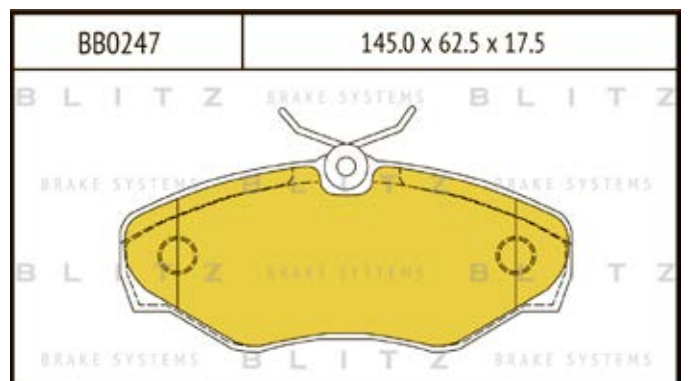

O.E.M.	BLITZ
--------	-------

BB0363	169.0 x 61.6 x 19.2
	

BB0364	137.0 x 48.5 x 18.8
	

BB0365P	84.9 x 70.1 x 15.9
	

BB0366	102.4 x 48.5 x 16.5
	

BB0367	155.4 x 50.7 x 16.0
	

BB0368	169.1 x 73.2 x 19.3
	

BB0369	163.1 x 67.1 x 20.0
	