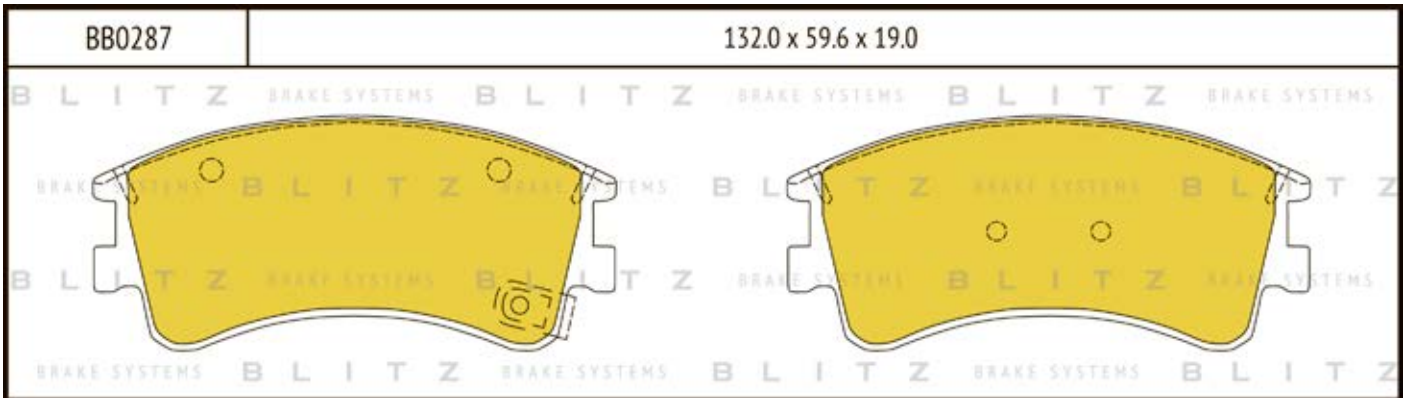

O.E.M.	BLITZ
--------	-------

BB0363	169.0 x 61.6 x 19.2
	

BB0364	137.0 x 48.5 x 18.8
	

BB0365P	84.9 x 70.1 x 15.9
	

BB0366	102.4 x 48.5 x 16.5
	

BB0367	155.4 x 50.7 x 16.0
	

BB0368	169.1 x 73.2 x 19.3
	

BB0369	163.1 x 67.1 x 20.0
	