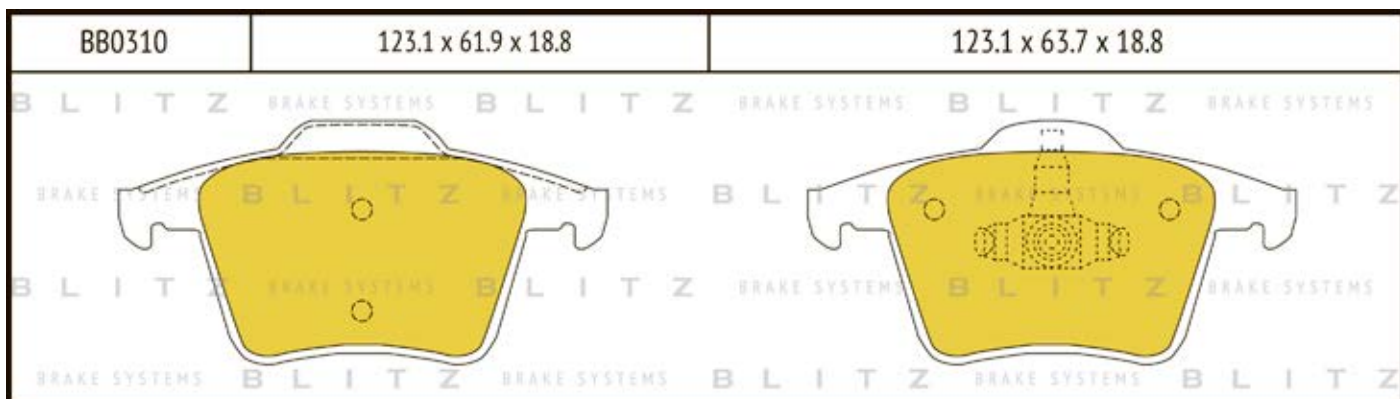

O.E.M.	BLITZ
--------	-------

BB0363	169.0 x 61.6 x 19.2
	

BB0364	137.0 x 48.5 x 18.8
	

BB0365P	84.9 x 70.1 x 15.9
	

BB0366	102.4 x 48.5 x 16.5
	

BB0367	155.4 x 50.7 x 16.0
	

BB0368	169.1 x 73.2 x 19.3
	

BB0369	163.1 x 67.1 x 20.0
	