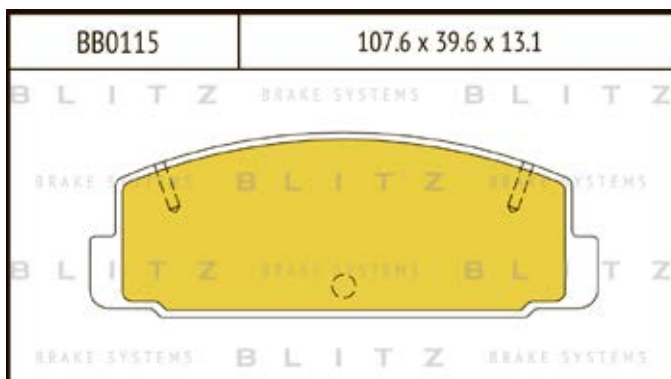

O.E.M.	BLITZ
--------	-------

BB0363	169.0 x 61.6 x 19.2
	

BB0364	137.0 x 48.5 x 18.8
	

BB0365P	84.9 x 70.1 x 15.9
	

BB0366	102.4 x 48.5 x 16.5
	

BB0367	155.4 x 50.7 x 16.0
	

BB0368	169.1 x 73.2 x 19.3
	

BB0369	163.1 x 67.1 x 20.0
	