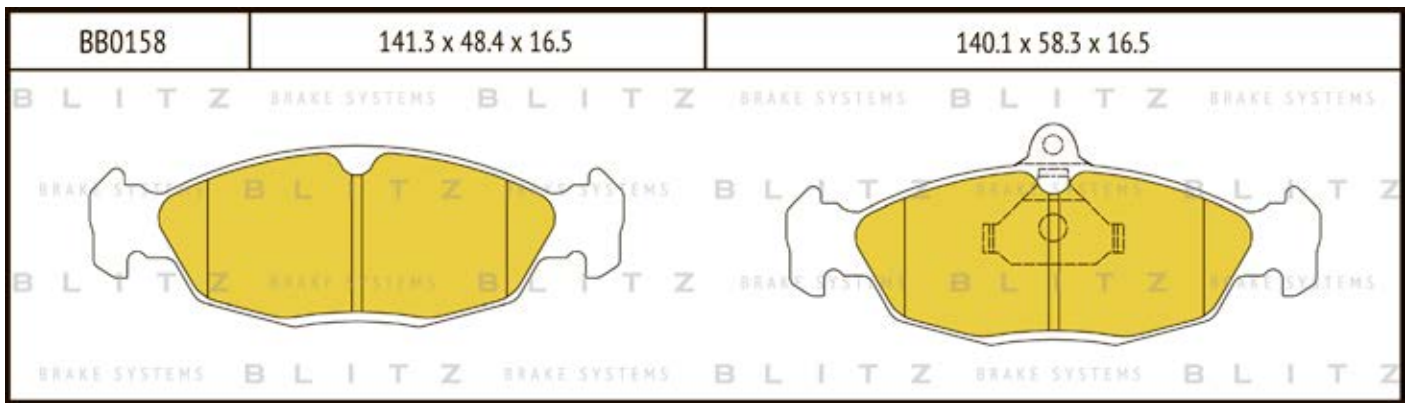

O.E.M.	BLITZ
--------	-------

BB0363	169.0 x 61.6 x 19.2
	

BB0364	137.0 x 48.5 x 18.8
	

BB0365P	84.9 x 70.1 x 15.9
	

BB0366	102.4 x 48.5 x 16.5
	

BB0367	155.4 x 50.7 x 16.0
	

BB0368	169.1 x 73.2 x 19.3
	

BB0369	163.1 x 67.1 x 20.0
	