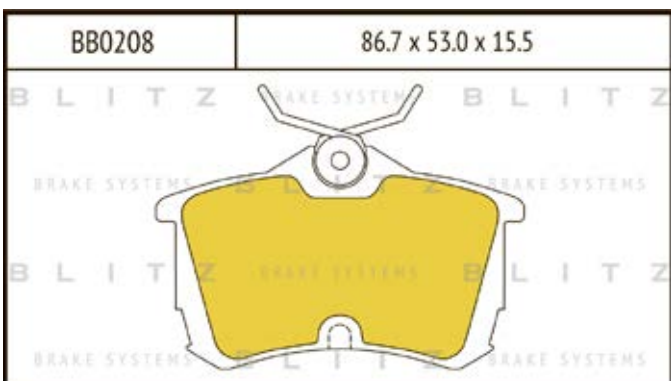

O.E.M.	BLITZ
--------	-------

BB0363	169.0 x 61.6 x 19.2
	

BB0364	137.0 x 48.5 x 18.8
	

BB0365P	84.9 x 70.1 x 15.9
	

BB0366	102.4 x 48.5 x 16.5
	

BB0367	155.4 x 50.7 x 16.0
	

BB0368	169.1 x 73.2 x 19.3
	

BB0369	163.1 x 67.1 x 20.0
	