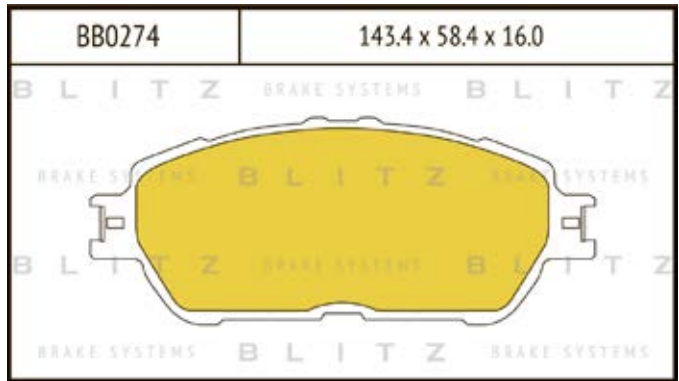

O.E.M.	BLITZ
--------	-------

BB0363	169.0 x 61.6 x 19.2
	

BB0364	137.0 x 48.5 x 18.8
	

BB0365P	84.9 x 70.1 x 15.9
	

BB0366	102.4 x 48.5 x 16.5
	

BB0367	155.4 x 50.7 x 16.0
	

BB0368	169.1 x 73.2 x 19.3
	

BB0369	163.1 x 67.1 x 20.0
	