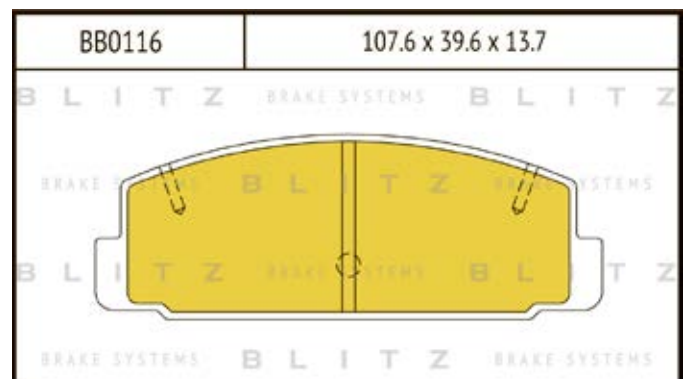

O.E.M.	BLITZ
--------	-------

BB0363	169.0 x 61.6 x 19.2
	

BB0364	137.0 x 48.5 x 18.8
	

BB0365P	84.9 x 70.1 x 15.9
	

BB0366	102.4 x 48.5 x 16.5
	

BB0367	155.4 x 50.7 x 16.0
	

BB0368	169.1 x 73.2 x 19.3
	

BB0369	163.1 x 67.1 x 20.0
	