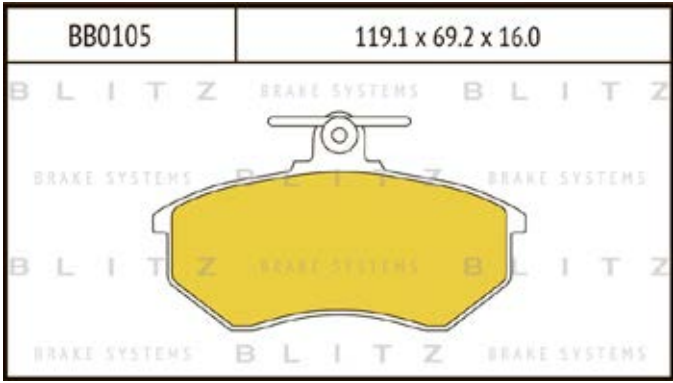

O.E.M.	BLITZ
--------	-------

BB0363	169.0 x 61.6 x 19.2
	

BB0364	137.0 x 48.5 x 18.8
	

BB0365P	84.9 x 70.1 x 15.9
	

BB0366	102.4 x 48.5 x 16.5
	

BB0367	155.4 x 50.7 x 16.0
	

BB0368	169.1 x 73.2 x 19.3
	

BB0369	163.1 x 67.1 x 20.0
	