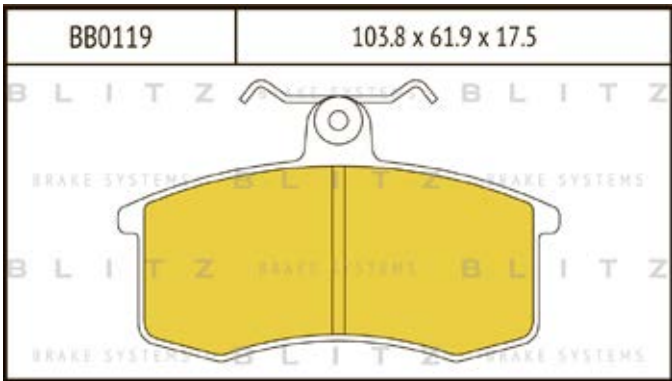

O.E.M.	BLITZ
--------	-------

BB0363	169.0 x 61.6 x 19.2
	

BB0364	137.0 x 48.5 x 18.8
	

BB0365P	84.9 x 70.1 x 15.9
	

BB0366	102.4 x 48.5 x 16.5
	

BB0367	155.4 x 50.7 x 16.0
	

BB0368	169.1 x 73.2 x 19.3
	

BB0369	163.1 x 67.1 x 20.0
	