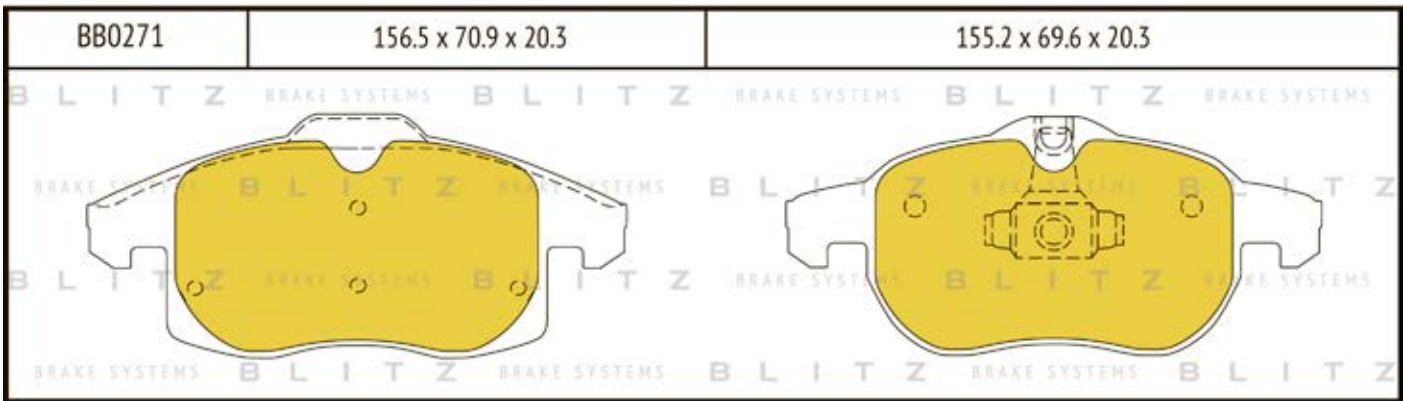

O.E.M.	BLITZ
--------	-------

BB0363	169.0 x 61.6 x 19.2
	

BB0364	137.0 x 48.5 x 18.8
	

BB0365P	84.9 x 70.1 x 15.9
	

BB0366	102.4 x 48.5 x 16.5
	

BB0367	155.4 x 50.7 x 16.0
	

BB0368	169.1 x 73.2 x 19.3
	

BB0369	163.1 x 67.1 x 20.0
	