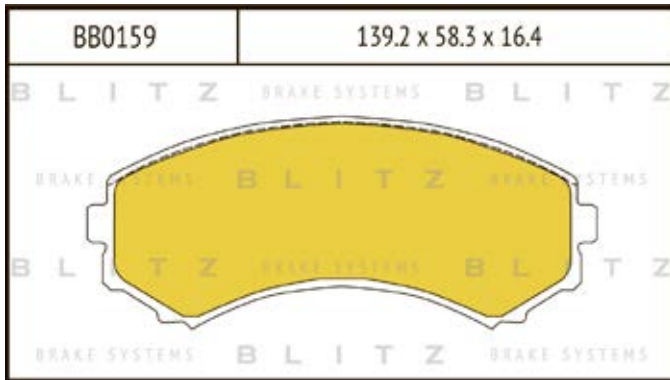

O.E.M.	BLITZ
--------	-------

BB0363	169.0 x 61.6 x 19.2
	

BB0364	137.0 x 48.5 x 18.8
	

BB0365P	84.9 x 70.1 x 15.9
	

BB0366	102.4 x 48.5 x 16.5
	

BB0367	155.4 x 50.7 x 16.0
	

BB0368	169.1 x 73.2 x 19.3
	

BB0369	163.1 x 67.1 x 20.0
	