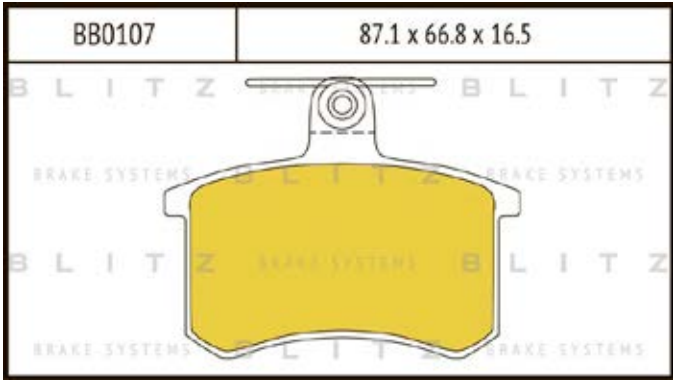

O.E.M.	BLITZ
--------	-------

BB0363	169.0 x 61.6 x 19.2
	

BB0364	137.0 x 48.5 x 18.8
	

BB0365P	84.9 x 70.1 x 15.9
	

BB0366	102.4 x 48.5 x 16.5
	

BB0367	155.4 x 50.7 x 16.0
	

BB0368	169.1 x 73.2 x 19.3
	

BB0369	163.1 x 67.1 x 20.0
	