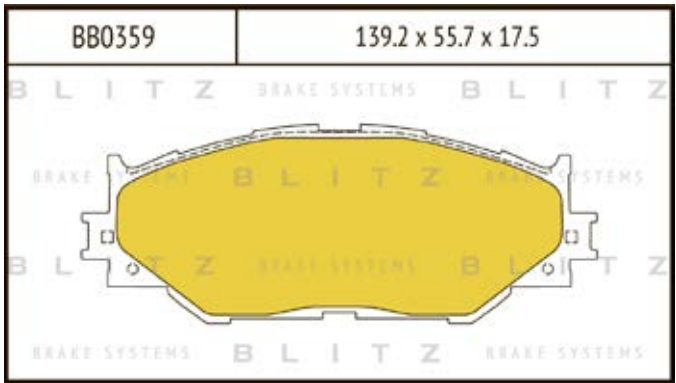

O.E.M.	BLITZ
--------	-------

BB0363	169.0 x 61.6 x 19.2
	

BB0364	137.0 x 48.5 x 18.8
	

BB0365P	84.9 x 70.1 x 15.9
	

BB0366	102.4 x 48.5 x 16.5
	

BB0367	155.4 x 50.7 x 16.0
	

BB0368	169.1 x 73.2 x 19.3
	

BB0369	163.1 x 67.1 x 20.0
	