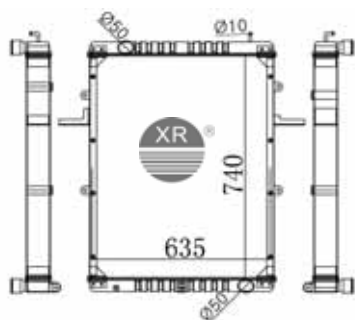

**RADIATOR VW/AMICO-1**

**XRR-1101 BC**

MODEL:VW CONSTELLATION  
CORE SIZE:740\*635\*60/76  
OEM:2TC121253  
(VSCD:19041)

**XRR-1102 BC**

MODEL:VW CONSTELLATION  
17310  
CORE SIZE:800\*635\*60/76  
OEM:2TG121253  
(VSCD:19042)

**XRR-1103 AA**

MODEL:AMICO TRUCK  
CORE SIZE:730\*638\*56/68  
OEM:AZ9123530305

**XRR-1104 AA**

MODEL:AMICO N420  
CORE SIZE:840\*638\*56/68  
OEM:N420

**XRR-1105 AA**

MODEL:AMICO NY580-C  
CORE SIZE:580\*508\*56/68  
OEM:NY580-C