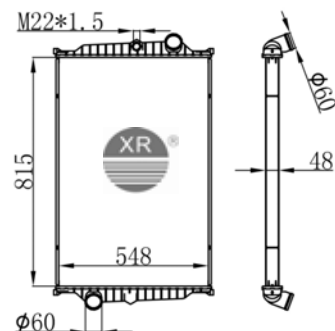

XRR-1409 PA

MODEL:VOLVO FL 6
91-99 MT
CORE SIZE:815*548*48
OEM:8113630/3183982
BEHR:376 758-111