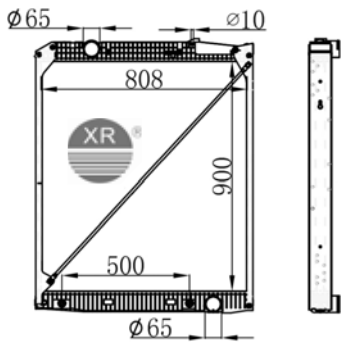

RADIATOR BENZ-3

XRR-1310 PA

MODEL:ACTROS 25 TONS
96-02 AT
CORE SIZE:900*808*48/56
OEM:9425001003
NISSENS:62653A