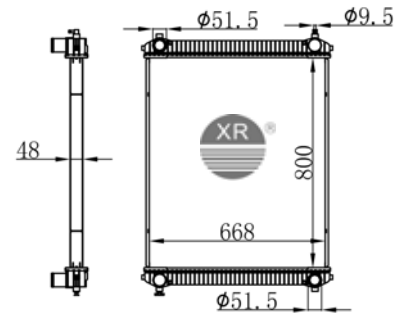

XRR-2022 PA

MODEL:FREIGHTLINER
PRESENT 08- MT
CORE SIZE:800*668*48
OEM:BHTB9702/B9702/BHTD5970/
D5970
NISSENS: