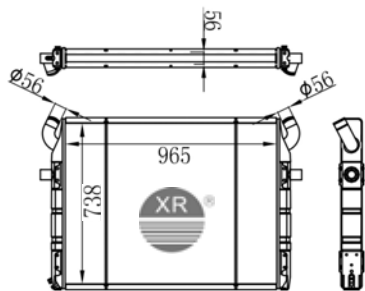

RADIATOR SCANIA-3

XRR-1507 AA

MODEL:3-SERIES T113 MT
CORE SIZE:965*738*56
OEM:1100631/310081
NISSENS:64072