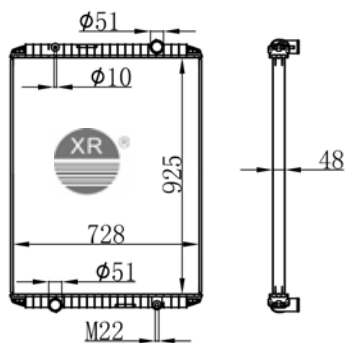

RADIATOR RENAULT-4

XRR-1919 PA

MODEL:RVI G MANAGER
340 92-97 MT
CORE SIZE:925*728*48
OEM:5010315613
NISSENS:638470