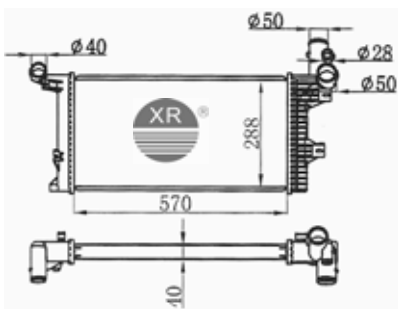

XRR-1339 PA

MODEL: BENZ ATEGO 97-04'
CORE SIZE: 5.7*2.88*4.0
OEM: 9735000903
NISSENS: 67172