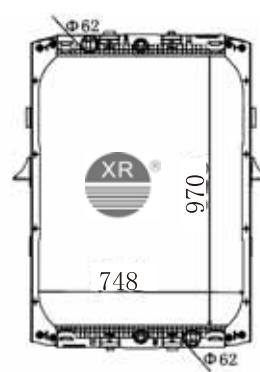

XRR-1712 PA

MODEL:DAF F 95 310
87-99 MT
CORE SIZE:970*748*48
OEM:1288560/0076449
NISSENS:614190/61422