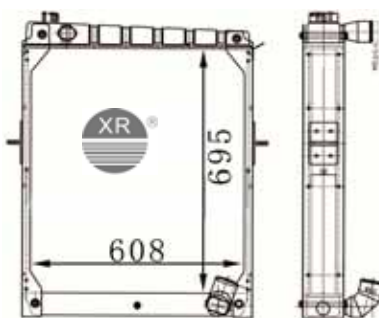

XRR-1340 AA

MODEL: BENZ TRUCK
CORE SIZE: 6.95*6.08*6.8
OEM:
NISSENS: