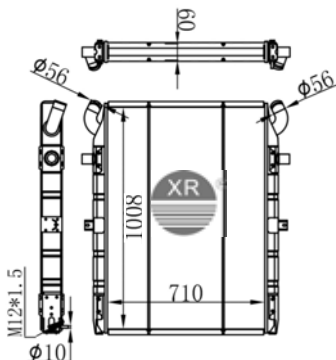

XRR-1505 BC

MODEL:R113/R143/P113
CORE SIZE:710*1008*60
OEM:1321888
NISSENS:64074