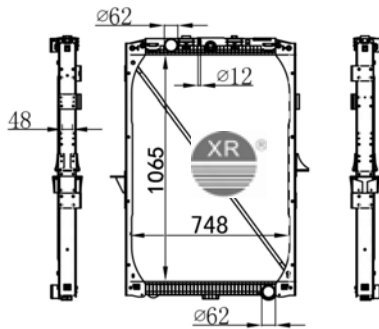

XRR-1708 PA

MODEL:DAF XF105
410 '05 MT
CORE SIZE:1065*748*48
OEM:1861737/1674136
NISSENS:61447