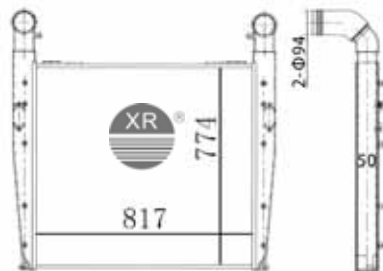

XRIN-1511

MODEL:SCANIA TRUCK
CORE SIZE:817*774*50
OEM:
NISSENS: