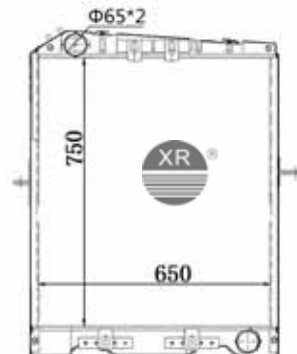

XRR-1336 AA

MODEL: BENZ NG 1635/2235/
2435/2635 MT
CORE SIZE: 750*650*56/68
OEM: 6205001703
6205000703
NISSENS: