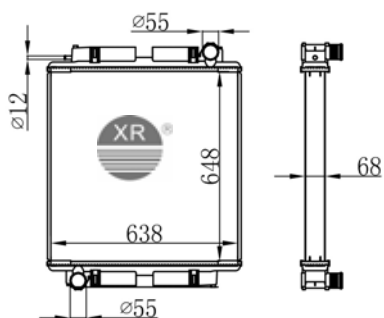

RADIATOR BENZ-2

XRR-1304 BC

MODEL:MERCEDES
BENZ BUS MT
CORE SIZE:648*638*68
OEM: A3825000102
NISSENS: