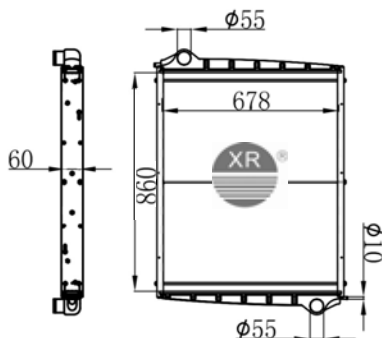

XRR-1502 BC

MODEL:4-SERIES P 94
95-04 MT
CORE SIZE:860*678*60
OEM:1365371/1516491
NISSENS:64068A