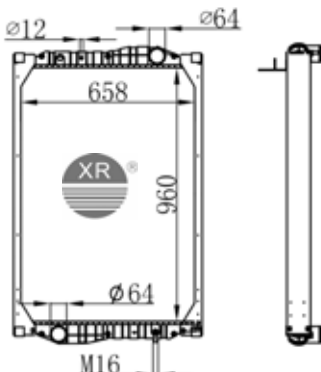

XRR-1328 PA

MODEL: KASSBOHRER
BUS MT
CORE SIZE: 960*658*48/56
OEM: 170922911/1663897
NISSENS: 69604A