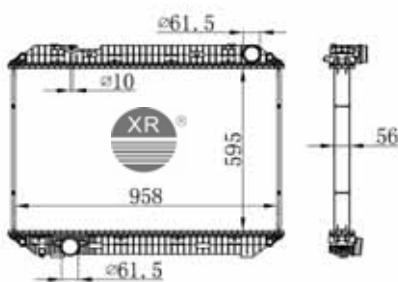

XRR-1352 PA

MODEL: BENZ ACTROS MP4 /ANTOS
2007-2011' MT
CORE SIZE: 595*958*56
OEM: 9605003501
NISSENS: