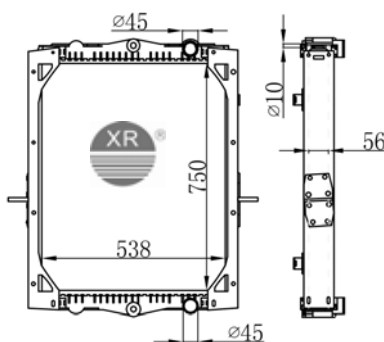

XRR-1705 PA

MODEL:DAF LF 55 250
01-MT
CORE SIZE:750*538*56
OEM:1403169/1407723
NISSENS:61444A