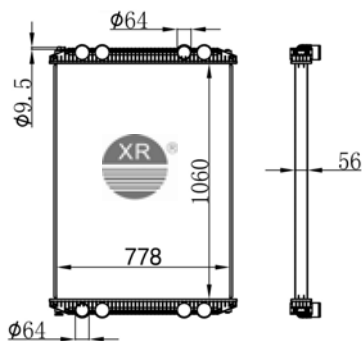

XRR-2009 PA

MODEL:COLUMBIA
CORE SIZE:1060*778*56
OEM:BHT98476/19870016/98476/
BHT00530/BHT9847/BHT98478
NISSENS: