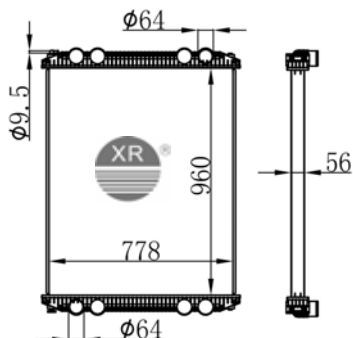

RADIATOR FREIGHTLINER-1

XRR-2001 PA

MODEL:COLUMBIA
CLASS 07- MT
CORE SIZE:960*778*56
OEM:
NISSENS: