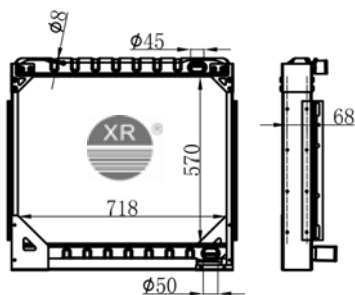

**XRR-1302 BC**

MODEL: SUPER TRUCK 85-MT  
 CORE SIZE: 570\*718\*68/76  
 OEM: 3465005603 /  
 3465006203  
 NISSENS:

**XRR-1302 AA**

MODEL: SUPER TRUCK 85-MT  
 CORE SIZE: 570\*718\*68  
 OEM: 3465005603 /  
 3465006203  
 NISSENS: