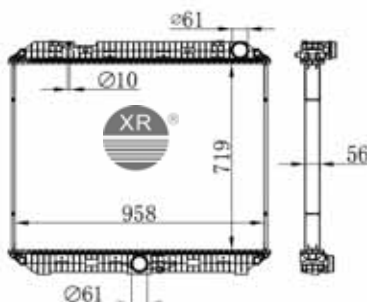

XRR-1349 PA

MODEL: BENZ ACTROS MP4 2011' MT
CORE SIZE: 719*958*56
OEM: 9605002801
NISSENS: 6270020