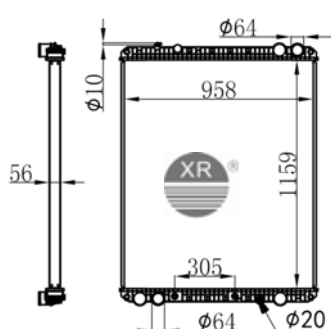

XRR-2030 PA

MODEL: FREIGHTLINER 08-AT
CORE SIZE: 1159*958*56
OEM: 0527749003
NISSENS: