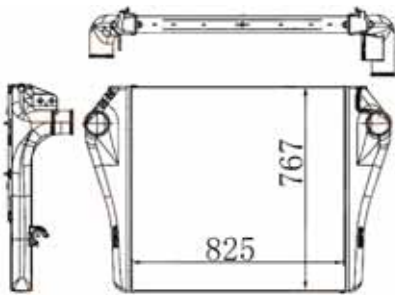

XRIN-1416

MODEL:VOLVO VN
CORE SIZE:825*767*62
OEM: 20956580
      21504560
NISSENS: