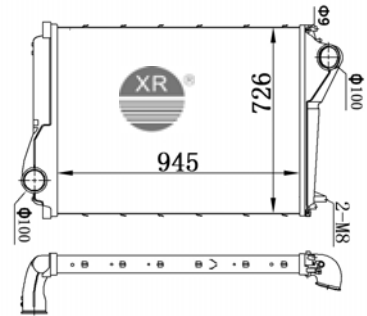

XRIN-1415

MODEL:VOLVO FXM MT
CORE SIZE:945*726*62
OEM:21649624 818525
NISSENS: