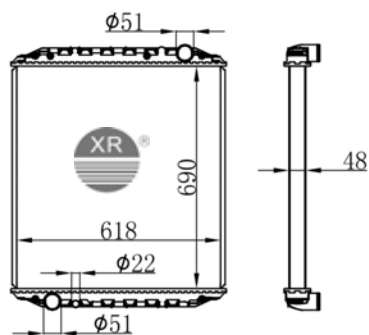

XRR-1610 PA

MODEL:MAN L2000
93-97 MT
CORE SIZE:690*618*48
OEM:
NISSENS: