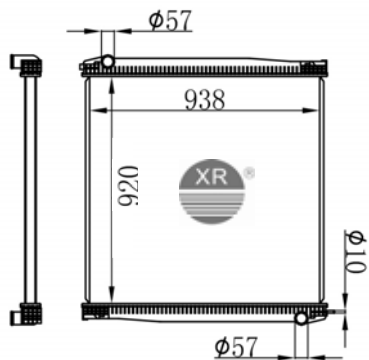

RADIATOR SCANIA-4

XRR-1513 PA

MODEL: SCANIA R124 480HP
CORE SIZE: 920*938*40/48
OEM:
NISSENS: