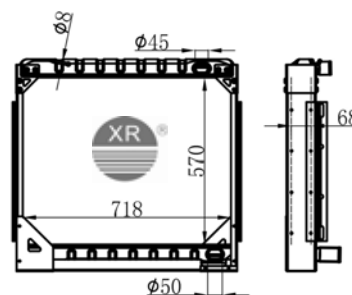

**XRR-1302 BC**

MODEL: SUPER TRUCK 85-MT  
 CORE SIZE: 570\*718\*68/76  
 OEM: 3465005603 /  
 3465006203  
 NISSENS:

**XRR-1302 AA**

MODEL: SUPER TRUCK 85-MT  
 CORE SIZE: 570\*718\*68  
 OEM: 3465005603 /  
 3465006203  
 NISSENS: