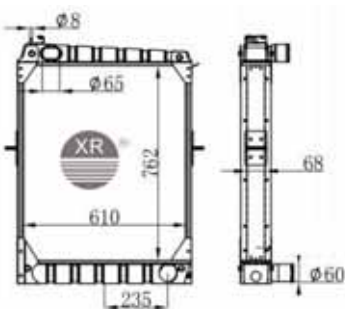

XRR-1331 BC

MODEL: BENZ BUS MT
CORE SIZE: 762*610*60/68
OEM:
NISSENS: