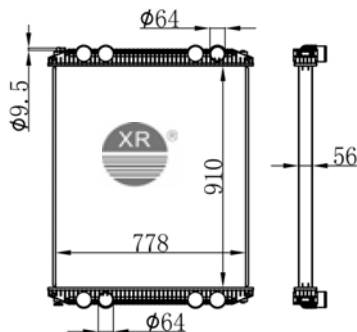

XRR-2005 PA

MODEL:CENTURY
COLUMBIA
CLASS MT
CORE SIZE:910*778*56
OEM:BHTA6727
NISSENS: