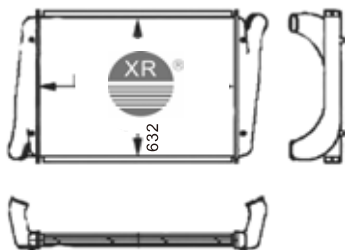

INTERCOOLER

VOLVO-2

XRIN-1407

MODEL:VOLVO TRUCK
CORE SIZE:877*632*62
OEM:1676590
BEHR: 8ML376724341