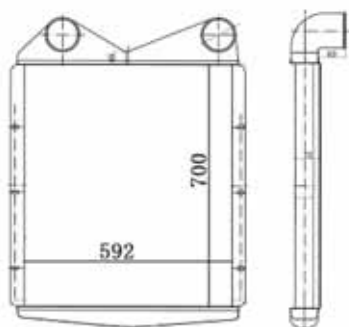

INTERCOOLER AMICO-1

XRIN-1101

MODEL:AMICO TRUCK
CORE SIZE : 592*700*50
OEM:

XRIN-1102