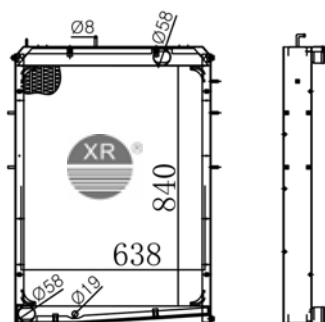

**RADIATOR VW/AMICO-1**

**XRR-1101 BC**

MODEL:VW CONSTELLATION  
CORE SIZE:740\*635\*60/76  
OEM:2TC121253  
(VSCD:19041)

**XRR-1102 BC**

MODEL:VW CONSTELLATION  
17310  
CORE SIZE:800\*635\*60/76  
OEM:2TG121253  
(VSCD:19042)

**XRR-1103 AA**

MODEL:AMICO TRUCK  
CORE SIZE:730\*638\*56/68  
OEM:AZ9123530305

**XRR-1104 AA**

MODEL:AMICO N420  
CORE SIZE:840\*638\*56/68  
OEM:N420

**XRR-1105 AA**

MODEL:AMICO NY580-C  
CORE SIZE:580\*508\*56/68  
OEM:NY580-C