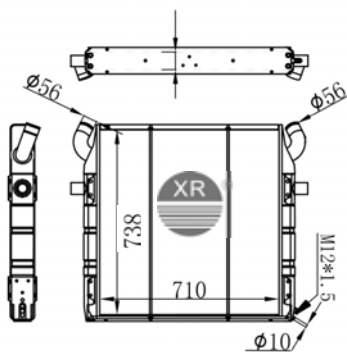

RADIATOR SCANIA-2

XRR-1504 AA

MODEL:2-SERIES R112
88-96 MT
CORE SIZE:710*738*56
OEM:1100630
NISSENS:64070