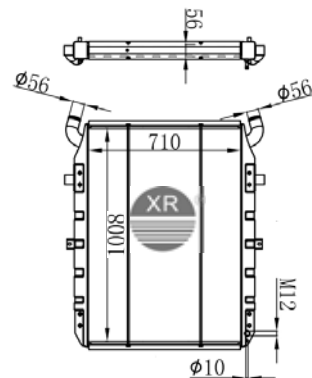

XRR-1505 AA

MODEL:R113/R143/P113
CORE SIZE:710*1008*56
OEM:1321888
NISSENS:64074