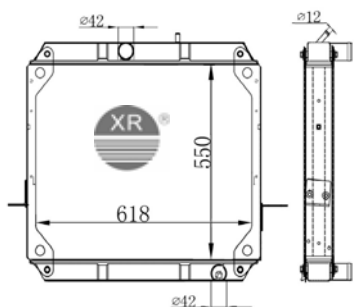

RADIATOR BENZ-7

XRR-1332 AA

MODEL: BENZ LK/LN2
811/814 MT
CORE SIZE: 550*608*56
OEM: 6765000103
NISSENS: 62743