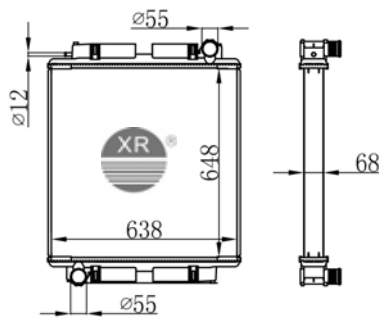

XRR-1304 PA

MODEL:BENZ BUS OH1318
2001-2008`
CORE SIZE:648*638*68
OEM:A3825000102
NISSENS: