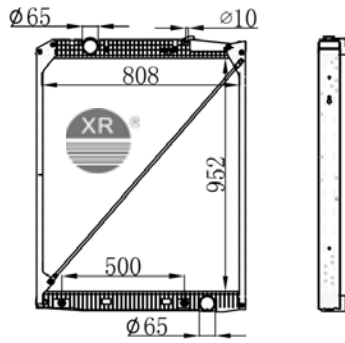

XRR-1311 PA

MODEL:ACTROS 18 TONS
96-02 AT
CORE SIZE:952*808*48/56
OEM:9425001103
NISSENS:62649A