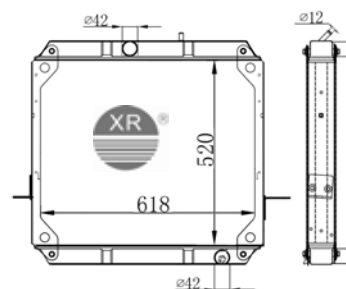

XRR-1338 AA

MODEL: BENZ LK/LN2 MT
CORE SIZE: 5.2*6.18*4.8
OEM: 674500203 6745002903
NISSENS: 62747