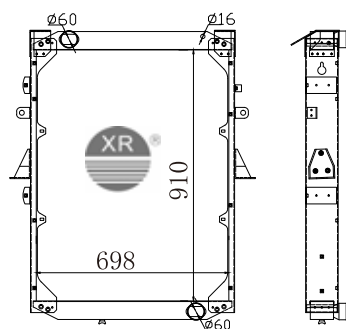

XRR-1611 AA

MODEL:MAN COMMANDER F90
CORE SIZE:910*698*68
OEM: 81061016400
81061016353
NISSENS:62871