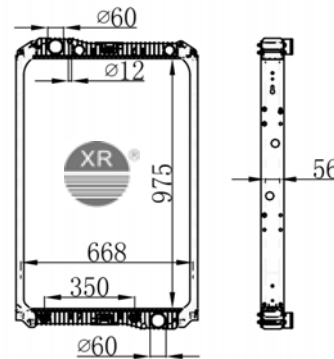

XRR-1314 PA

MODEL:AXOR 18 TONS AT
CORE SIZE:975*668*48/56
OEM:9405000703
NISSENS:62571A