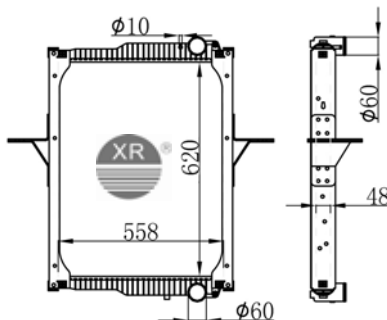

XRR-1914 PA

MODEL: RENAULT TRUCK
MIDLUM 220
CORE SIZE: 620*558*48
OEM: 7420809769
NISSENS: 63783