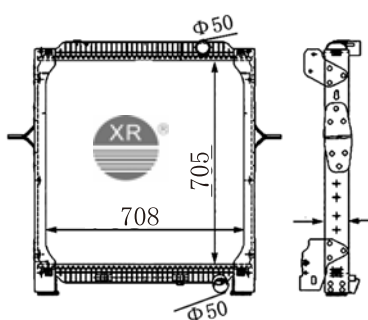

XRR-1911 PA

MODEL: MIDLUM (05~)
CORE SIZE:705*708*48
OEM:5001868514/
20810099
NISSENS:65476