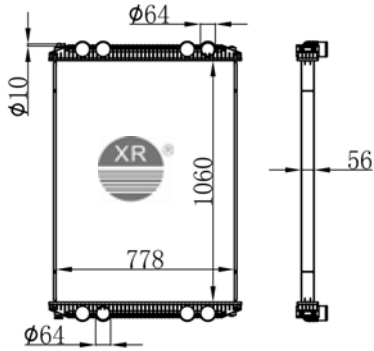

RADIATOR FREIGHTLINER-4

XRR-2020 PA

MODEL:FREIGHTLINER 03- MT
CORE SIZE:1060*778*56
OEM: 376753251/9847698478/
A0519870014/A0519870016
NISSENS: