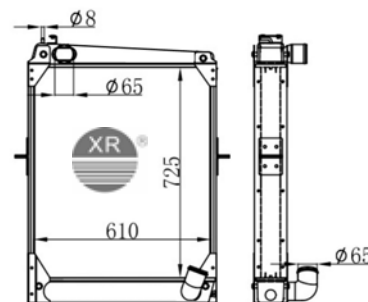

XRR-1303 AA

MODEL: BENZ BUS MT
CORE SIZE: 725*610*56/68
OEM: 6555002303/
6555000103/3875001603
NISSENS:

公司地址：湖北省十堰市张湾区万通工业园117-28号

Add.: No.117-28, Wantong Industry Area, Zhangwan District, Shiyan City, Hubei Province, China.

电话 (TEL): 0086-719-8611251

传真 (FAX): 0086-719-8611255