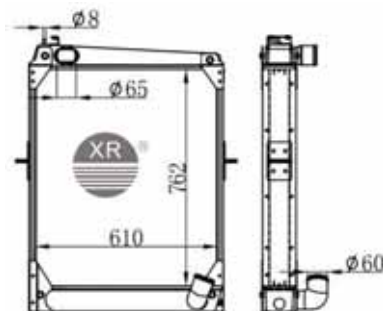

XRR-1330 AA

MODEL: BENZ BUS MT
CORE SIZE: 762*610*56/68
OEM:
NISSENS: