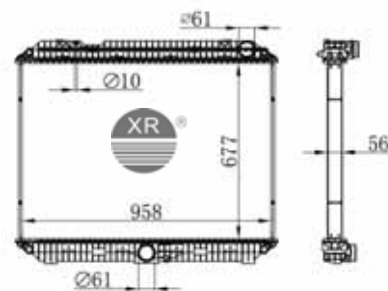

XRR-1350 PA

MODEL: BENZ ACTROS MP4 2011' MT
CORE SIZE: 677*958*56
OEM: 9605002901
NISSENS: 6270030