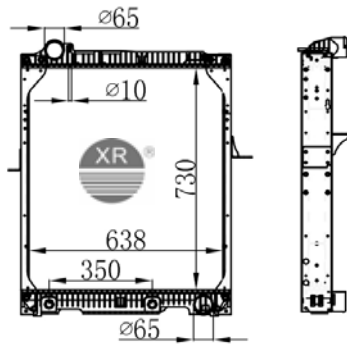

RADIATOR BENZ-4

XRR-1316 PA

MODEL:NG 90 12 TONS
87-96 AT
CORE SIZE:730*638*48/56
OEM:6525016501
NISSENS:62643A