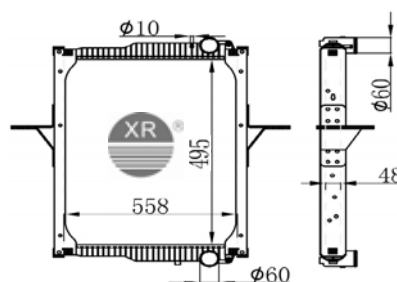

XRR-1915 PA

MODEL: RENAULT TRUCK
MIDLUM 190/215
CORE SIZE: 495*558*48
OEM: 7420809768
NISSENS: 63784