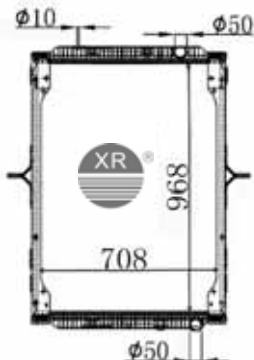

XRR-1908 PA

MODEL:RENAULT KERAX
CORE SIZE:968*708*48
OEM:7420809878
NISSENS:63786