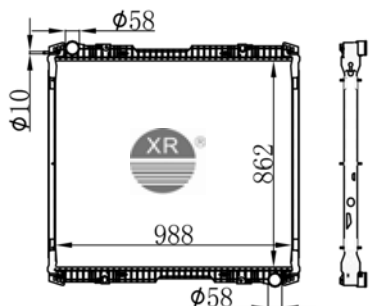

RADIATOR SCANIA-1

XRR-1501 PA

MODEL:R-SERIES 04-MT
CORE SIZE:862*988*40/48
OEM:1741588/1527653
NISSENS:64067A