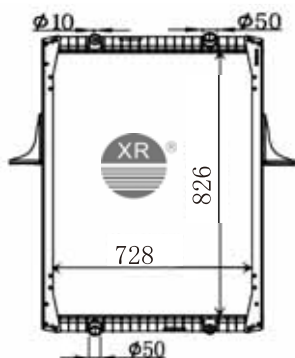

XRR-1904 PA

MODEL:PREMIUM
CORE SIZE:826*728*48
OEM:5001847508/
5001856529
NISSENS:63822A