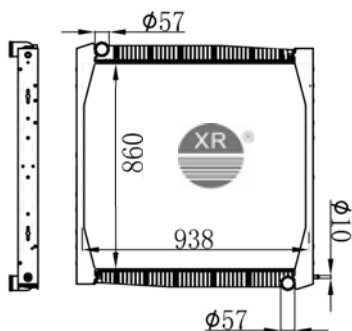

XRR-1503 BC

MODEL:4-SERIES P 114
95-04 MT
CORE SIZE:860*938*76
OEM:1327249/139743
NISSENS:64069A