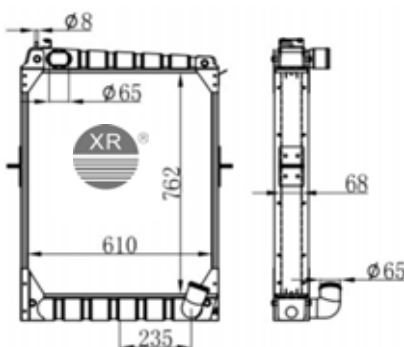

XRR-1330 BC

MODEL: BENZ BUS MT
CORE SIZE: 762*610*60/68
OEM:
NISSENS: