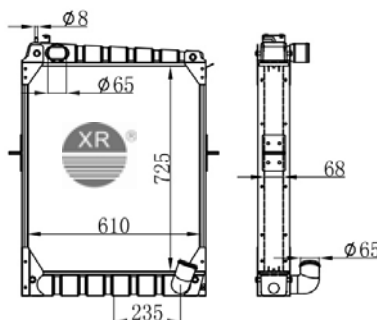

XRR-1303 BC

MODEL: MERCEDES
BENZ BUS MT
CORE SIZE: 725*610*68
OEM: 6555002303/
6555000103/3875001603
NISSENS: