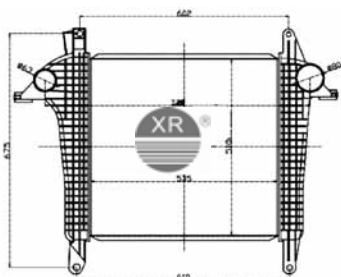

XRIN-1610

MODEL:MAN TGL
CORE SIZE:510*535*50
OEM:81061300192
NISSENS: 97057