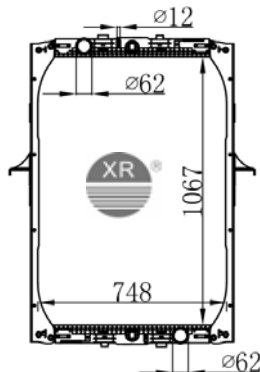

XRR-1711 PA

MODEL:95 FA 95.310
87-90 MT
CORE SIZE:1067*748*48
OEM:1301277/1858770
NISSENS:61418A