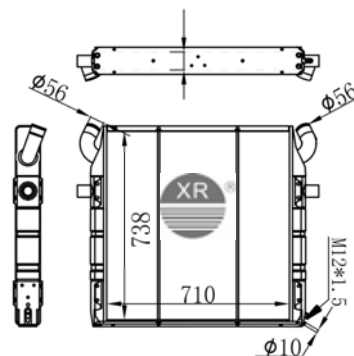

XRR-1504 BC

MODEL:2-SERIES R112
88-96 MT
CORE SIZE:710*738*60
OEM:1100630
NISSENS:64070