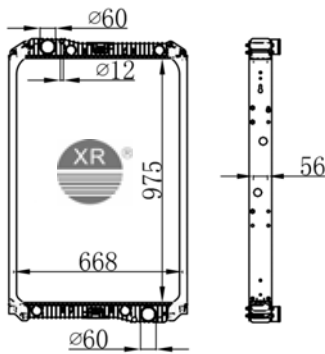

XRR-1313 PA

MODEL:AXOR 18 TONS MT
CORE SIZE:975*668*48/56
OEM:9405000703
NISSENS:62571A