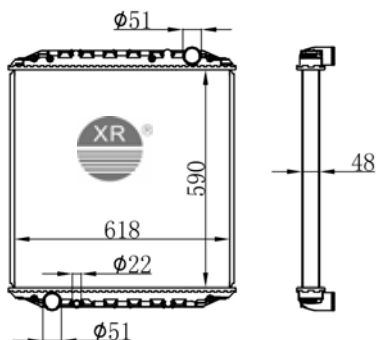

RADIATOR   MAN-2

XRR-1607 PA

MODEL:MAN L2000 93-MT
CORE SIZE:590*618*48
OEM:81061016324/
81061016396
NISSENS:62877A/6288A