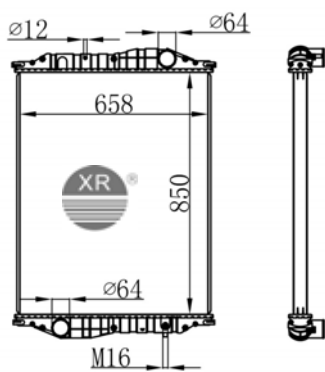

XRR-1327 PA

MODEL: KASSBOHRER
BUS MT
CORE SIZE: 850*658*48/56
OEM: 83511782910
NISSENS: 69600A