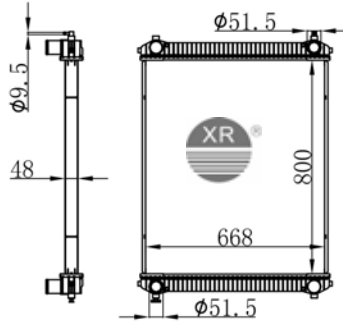

XRR-2021 PA

MODEL:FREIGHTLINER 08- MT
CORE SIZE:800*668*48
OEM:BHTB9705/BHTB9694/
B9694/239130/BHT9696/D9455
NISSENS: