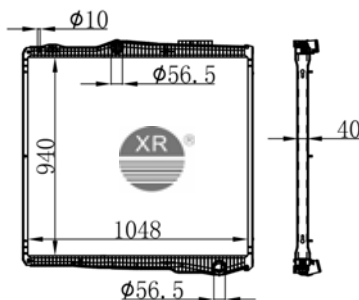

XRR-1508 PA

MODEL:P-SERIES 04-MT
CORE SIZE:940*1048*40
OEM: 1781365
NISSENS:67290