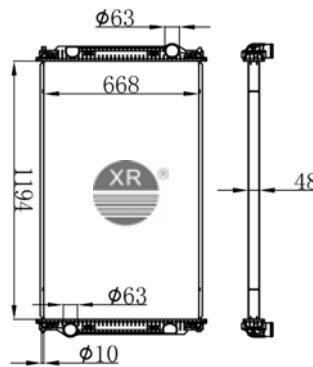

XRR-2024 PA

MODEL:FREIGHTLINER ARGOSY
BASE L6 12.7L 07-09/M2
106 L6 7.2L 07- MT
CORE SIZE:1194*668*48
OEM:0517261000/0517261001/
1SA00213/2AH00096/517261000
NISSENS: