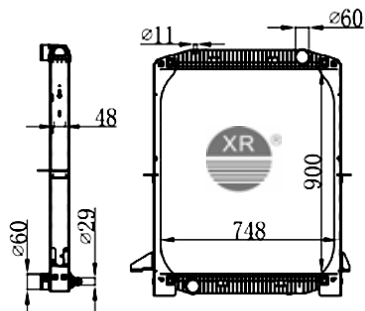

RADIATOR IVECO-1

XRR-1801 PA

MODEL:IVECO EUROSTAR
(92-95) MT
CORE SIZE:900*748*48
OEM:500384262/93160531
NISSENS:61971A/62342A