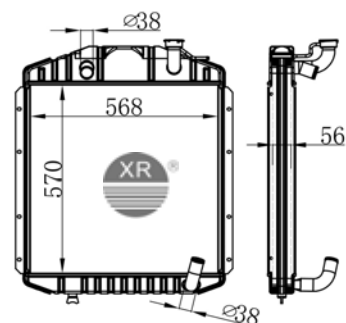

XRR-1334 AA

MODEL: BENZ TRUCK
OM352 '911B
CORE SIZE: 570*568*56/68
OEM: 455000004
NISSENS: