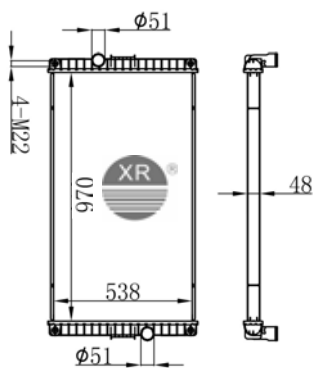

XRR-1410 PA

MODEL:VOLVO B10M
78-01 MT
CORE SIZE:970*538*48
OEM: 100310942/3018818
NISSENS:65468A