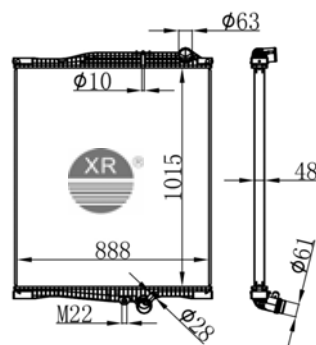

XRR-1405 PA

MODEL:VOLVO FH13
CORE SIZE:1015*888*48
OEM:22374729
NISSENS: