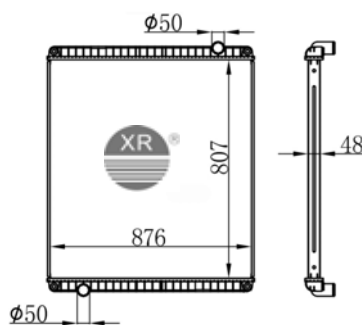

XRR-1411 PA

MODEL:VOLVO B12
CORE SIZE:807*876*48
OEM: 85000399
NISSENS:65483