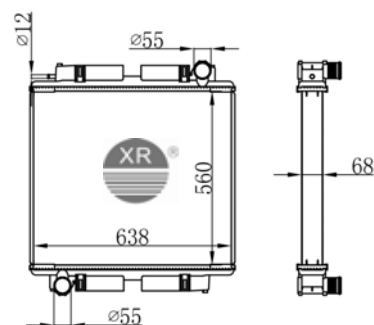

XRR-1305 PA

MODEL:BENZ BUS OH1318
DIESEL 90-96`
CORE SIZE:560*638*68
OEM:3825010001
NISSENS: