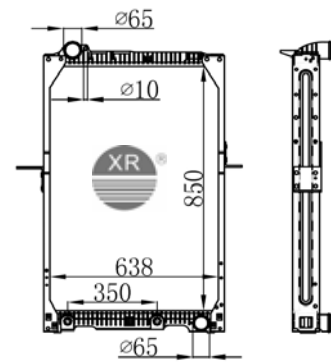

**XRR-1313 PA**

MODEL:AXOR 18 TONS MT  
CORE SIZE:975\*668\*48/56  
OEM:9405000703  
NISSENS:62571A

**XRR-1314 PA**

MODEL:AXOR 18 TONS AT  
CORE SIZE:975\*668\*48/56  
OEM:9405000703  
NISSENS:62571A

**XRR-1315 PA**