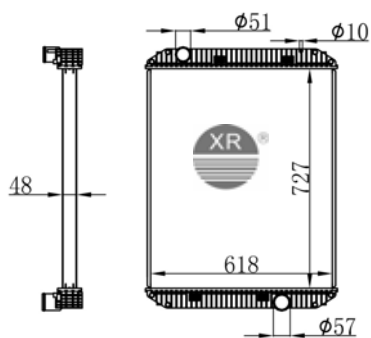

XRR-2017 PA

MODEL:FREIGHTLINER FI60
BASE L6 7.2L 94-03/
FI70 L6 7.2L 01-04 MT
CORE SIZE:727*618*48
OEM:2A100068/2AH00067/
310021T
NISSENS: