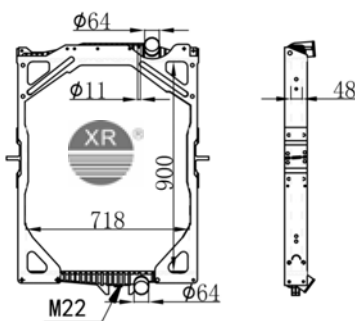

XRR-1402 PA

MODEL:VOLVO FH 12
340HP 89-01 MT
CORE SIZE:900*718*48
OEM:1665349/1676636
NISSENS:65463A