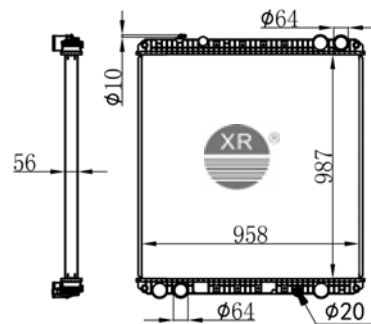

XRR-2016 PA

MODEL:FREIGHTLINER CASCADIA
BASE/125 L6 15.0L 12- AT
CORE SIZE:987*958*56
OEM:0527751007/A0527745027/
A0527751007/A0529618003
NISSENS: