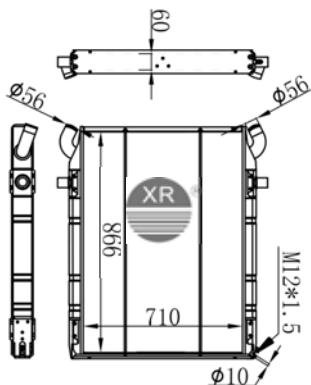

XRR-1506 BC

MODEL:R-SERIES R112
CORE SIZE:710*998*60
OEM:1321887
NISSENS:64071