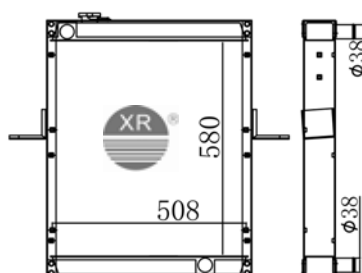

**XRR-1103 AA**

MODEL:AMICO TRUCK  
CORE SIZE:730\*638\*56/68  
OEM:AZ9123530305

**XRR-1104 AA**

MODEL:AMICO N420  
CORE SIZE:840\*638\*56/68  
OEM:N420

**XRR-1105 AA**

MODEL:AMICO NY580-C  
CORE SIZE:580\*508\*56/68  
OEM:NY580-C

**XRR-1106 AA**

MODEL:AMICO NY580-D  
CORE SIZE:580\*508\*56/68  
OEM:NY580-D

公司地址：湖北省十堰市张湾区万通工业园117-28号

Add.: No.117-28, Wantong Industry Area, Zhangwan District, Shiyan City, Hubei Province, China.

电话 (TEL): 0086-719-8611251