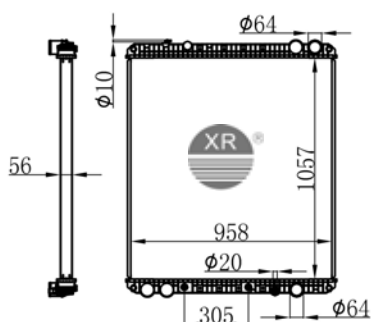

XRR-2012 PA

MODEL:FREIGHTLINER
CASCADIA 08-12 AT
CORE SIZE:1057*958*56
OEM:1A0201190020/
3E11860004/A0524936
002/A0526615020
NISSENS: