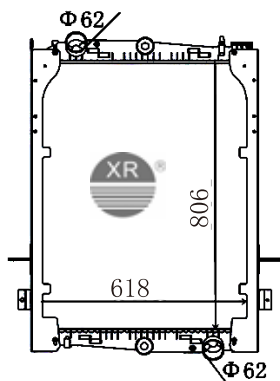

RADIATOR

DAF-1

XRR-1701 PA

MODEL:DAF 65/75 CF
180 '92-98 MT
CORE SIZE:806*618*48
OEM:1241580/1281400
NISSENS:61440A