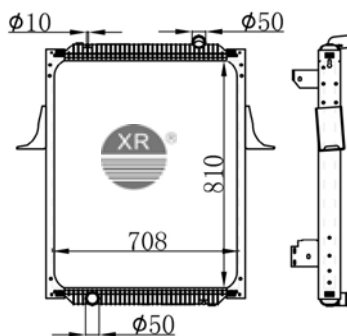

XRR-1902 PA

MODEL:PREMIUM (96~)(00~)
CORE SIZE:810*708*48
OEM: 5001839113/
5010315738
NISSENS:63789A/62748