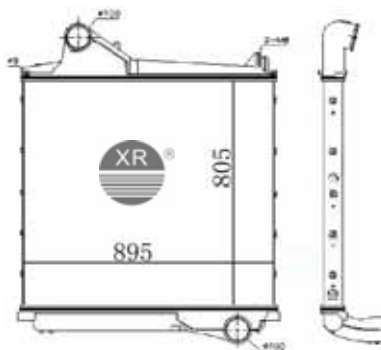

MODEL:VOLVO TRUCK  
 CORE SIZE:805\*895\*62  
 OEM:  
 NISSENS:

**XRIN-1418**

MODEL:VOLVO TRUCK  
 CORE SIZE:940\*730\*62  
 OEM:  
 NISSENS:

公司地址：湖北省十堰市张湾区万通工业园117-28号

Add.: No.117-28, Wantong Industry Area, Zhangwan District, Shiyan City, Hubei Province, China.