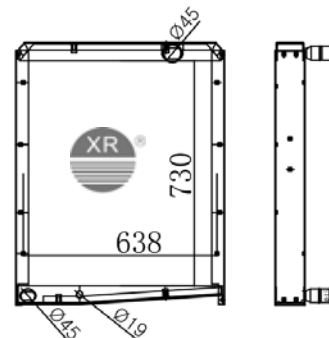

**RADIATOR VW/AMICO-1**

**XRR-1101 BC**

MODEL:VW CONSTELLATION  
CORE SIZE:740\*635\*60/76  
OEM:2TC121253  
(VSCD:19041)

**XRR-1102 BC**

MODEL:VW CONSTELLATION  
17310  
CORE SIZE:800\*635\*60/76  
OEM:2TG121253  
(VSCD:19042)

**XRR-1103 AA**

MODEL:AMICO TRUCK  
CORE SIZE:730\*638\*56/68  
OEM:AZ9123530305

**XRR-1104 AA**

MODEL:AMICO N420  
CORE SIZE:840\*638\*56/68  
OEM:N420

**XRR-1105 AA**

MODEL:AMICO NY580-C  
CORE SIZE:580\*508\*56/68  
OEM:NY580-C