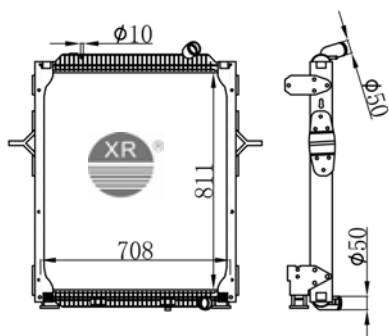

XRR-1916 PA

MODEL: LANDER 310
06- MT
CORE SIZE: 811*708*48/56
OEM: 5010619804
NISSENS: 67206