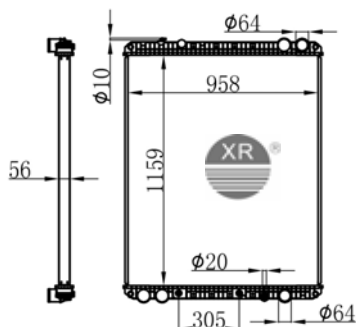

RADIATOR FREIGHTLINER-5

XRR-2026 PA

MODEL: FREIGHTLINER 08-AT
CORE SIZE: 1159*958*56
OEM: 0526619024/0527749002/0529619011
NISSENS: