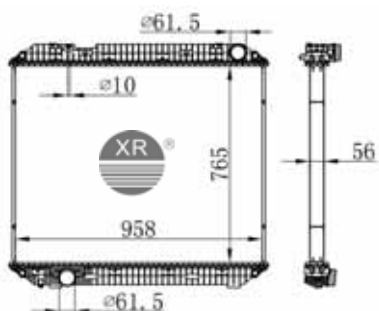

XRR-1351 PA

MODEL: BENZ ACTROS MP4 /ANTOS
2004-2011' MT
CORE SIZE: 765*958*56
OEM: 9605003401
NISSENS: 671780