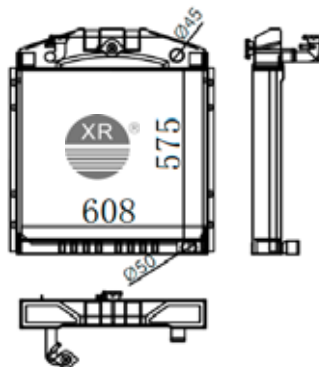

XRR-1301 AA

MODEL: BENZ TRUCK OM355
CORE SIZE: 575*608*68
OEM: 3465005503/
3465006103
NISSENS: