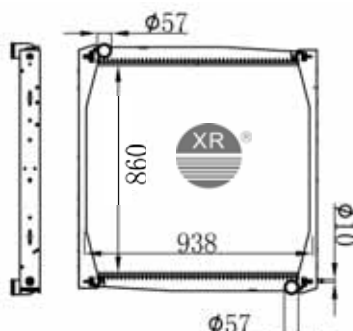

XRR-1503 PA

MODEL:4-SERIES P 114
95-04 MT
CORE SIZE:860*938*40/48
OEM:1327249/139743
NISSENS:64069A