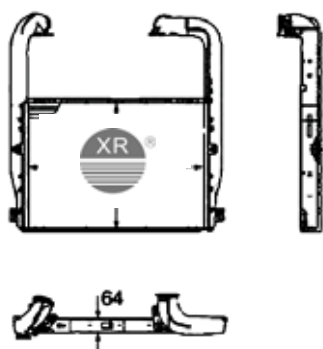

INTERCOOLER

SCANIA-2

XRIN-1507

MODEL:SCANIA R380
CORE SIZE:826*592*62
OEM:1747660/1899859
NISSENS: 97062