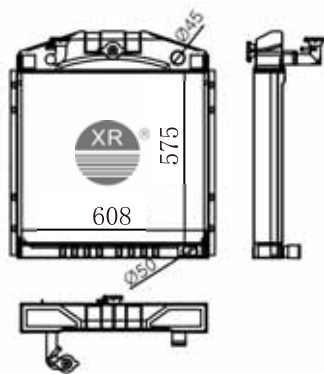

RADIATOR BENZ-1

XRR-1301 BC

MODEL: BENZ TRUCK OM355
CORE SIZE: 575*608*68/76
OEM: 3465005503/
3465006103
NISSENS: