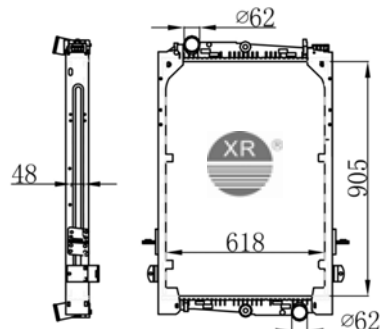

XRR-1709 PA

MODEL:DAF F85 ATI
300 '92-98 MT
CORE SIZE:905*618*48
OEM:1628621/1265520
NISSENS:61427A