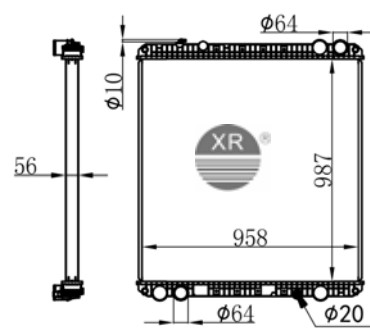

XRR-2031 PA

MODEL: FREIGHTLINER CASCADIA BASE/125 L6 15.0L 12- MT
CORE SIZE: 987*958*56
OEM:
NISSENS:

公司地址：湖北省十堰市张湾区万通工业园117-28号

Add.: No.117-28, Wantong Industry Area, Zhangwan District, Shiyan City, Hubei Province, China.

电话 (TEL): 0086-719-8611251

传真 (FAX): 0086-719-8611255