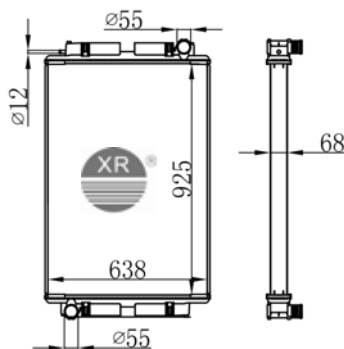

XRR-1308 PA

MODEL:MERCEDES
BENZ BUS MT
CORE SIZE:925*638*68
OEM:A6345010201KE
NISSENS: