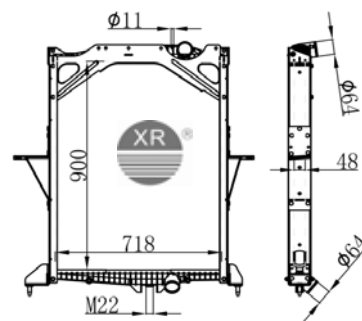

XRR-1403 PA

MODEL:VOLVO FM9/
FM12 MT
CORE SIZE:900*718*48
OEM:1676436/20460178
NISSENS:65466A