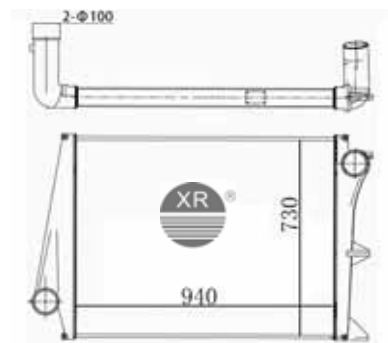

MODEL:VOLVO TRUCK  
 CORE SIZE:805\*895\*62  
 OEM:  
 NISSENS:

**XRIN-1418**

MODEL:VOLVO TRUCK  
 CORE SIZE:940\*730\*62  
 OEM:  
 NISSENS:

公司地址：湖北省十堰市张湾区万通工业园117-28号

Add.: No.117-28, Wantong Industry Area, Zhangwan District, Shiyan City, Hubei Province, China.