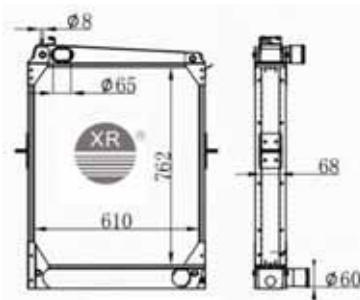

XRR-1331 AA

MODEL: BENZ BUS MT
CORE SIZE: 762*610*56/68
OEM:
NISSENS: