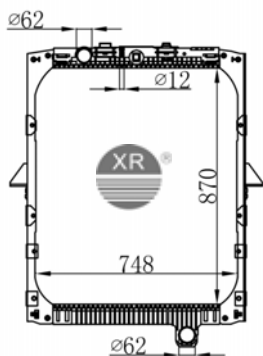

RADIATOR

DAF-3

XRR-1713 PA

MODEL:DAF LF 95 310
87-98 MT
CORE SIZE:870*748*48
OEM:0393433/1858761
NISSENS:61423