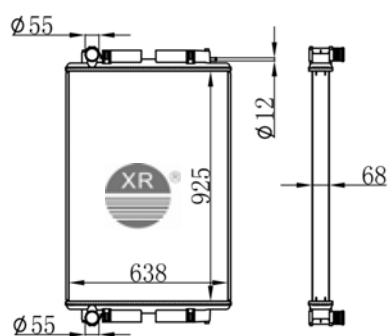

XRR-1307 PA

MODEL:BENZ BUS
O-500M/U 01-08`
CORE SIZE:925*638*68
OEM:A634500 0102KE
NISSENS: