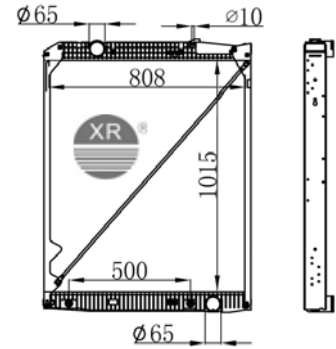

XRR-1312 PA

MODEL:ACTROS 18 TONS
96-02 AT
CORE SIZE:1015*808*48/56
OEM:9425001203
NISSENS:62791A