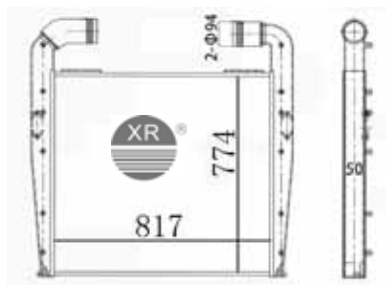

**XRIN-1508**

MODEL:SCANIA R380  
CORE SIZE:820\*790\*62  
OEM:1776067  
NISSENS:97080

**XRIN-1509**

MODEL:SCANIA  
CORE SIZE:890\*850\*62  
OEM:1902444  
NISSENS:

**XRIN-1510**

MODEL:SCANIA TRUCK  
CORE SIZE:817\*774\*50  
OEM:  
NISSENS: