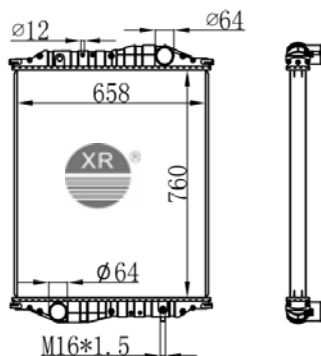

XRR-1325 PA

MODEL: KASSBOHRER
C457 TRUCK MT
CORE SIZE: 760*658*48/56
OEM: 8351188285
NISSENS: 69602A