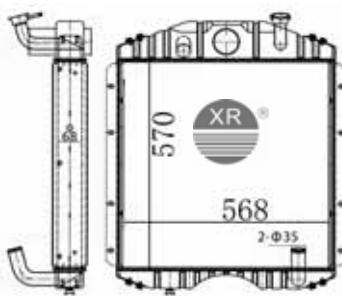

XRR-1343 BC/AA

MODEL: BENZ TRUCK OM352
CORE SIZE: 570*568*68/76
OEM: 3525010601
NISSENS: