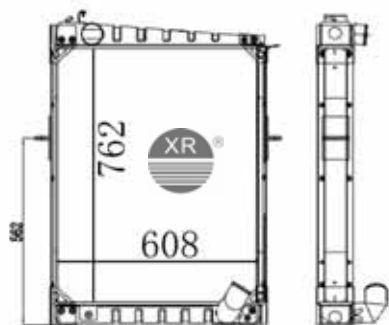

RADIATOR BENZ-10

XRR-1342 AA

MODEL: BENZ TRUCK
CORE SIZE: 762*608*68
OEM:
NISSENS: