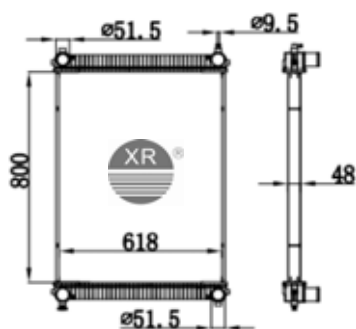

XRR-2029 PA

MODEL: FREIGHTLINER 05' MT
CORE SIZE: 800*618*48
OEM: BHTB83440/BHTD9435
NISSENS: