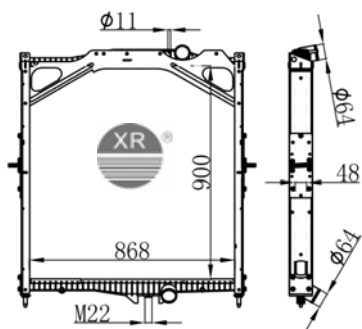

XRR-1404 PA

MODEL:VOLVO FH 89-01 MT
CORE SIZE:900*868*48
OEM:85000325/20482259
NISSENS:65467A