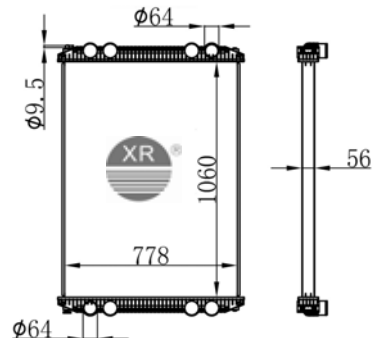

XRR-2003 PA

MODEL:FREIGHTLINER
CENTURY CLASS MT
CORE SIZE:1060*778*56
OEM:BHTD9526/BHTE7238
NISSENS: