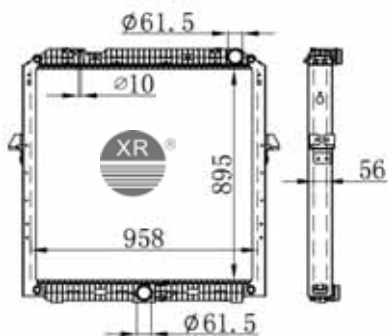

RADIATOR BENZ-8

XRR-1337 PA

MODEL: BENZ ACTROS
MP4 '14 MT
CORE SIZE: 89.5*9.58*5.6
OEM: 96050002601
NISSENS: 67293