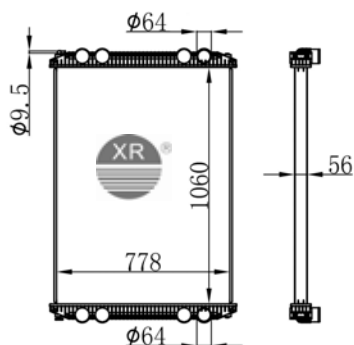

RADIATOR FREIGHTLINER-2

XRR-2007 PA

MODEL:FREIGHTLINER
CENTURY CLASS CST120
L6 14.1L 04-07 MT
CORE SIZE:1060*778*56
OEM:0520514001/376761541/
0519870002/A0519870003
NISSENS: