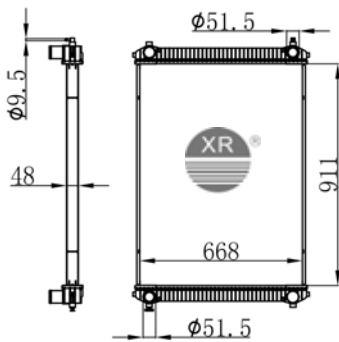

XRR-2023 PA

MODEL:FREIGHTLINER MT
CORE SIZE:911*668*48
OEM:BHTB9705/239130/
D5970/BHTD5970
NISSENS: