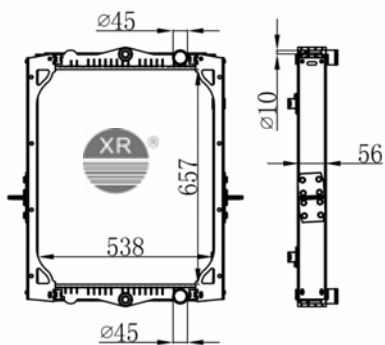

XRR-1704 PA

MODEL:DAF LF 45 130
01-MT
CORE SIZE:657*538*56
OEM:1405176/1405413
NISSENS:61443A