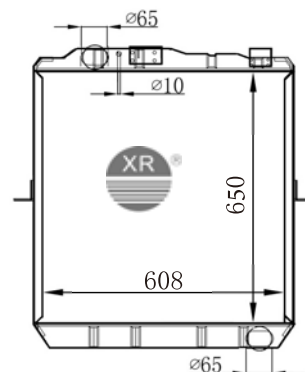

XRR-1329 BC

MODEL: BENZ SK/MK 1820
'87-96
CORE SIZE: 650*608*60
OEM: 6505010601
6505010301
NISSENS: 62647A