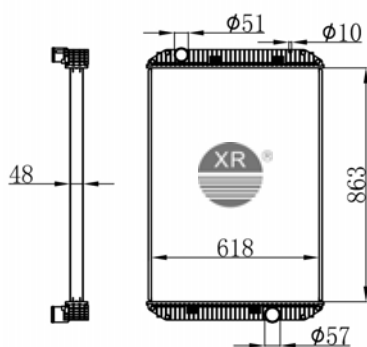

XRR-2018 PA

MODEL:FREIGHTLINER FI60
BASE L6 7.2L 95-03/
CLASSIC 120 L6 14.6L
06-MT
CORE SIZE:863*618*48
OEM:0516238000/2A1100029/
0519756000/519756000/
2AH00061
NISSENS: