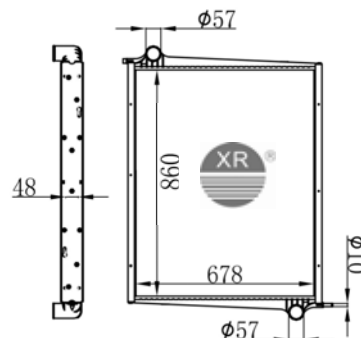

XRR-1502 PA

MODEL:4-SERIES P 94
95-04 MT
CORE SIZE:860*678*48
OEM:1365371/1516491
NISSENS:64068A