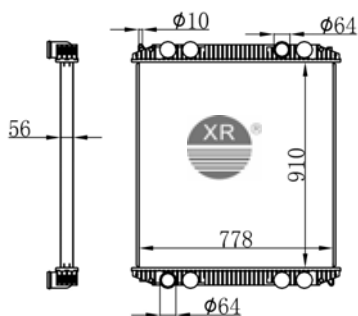

XRR-2004 PA

MODEL:FREIGHTLINER
C120 L6 14.9L
97-01 MT
CORE SIZE:910*778*56
OEM:0516225001/0516239002/
A0516225001/0516255001
NISSENS: