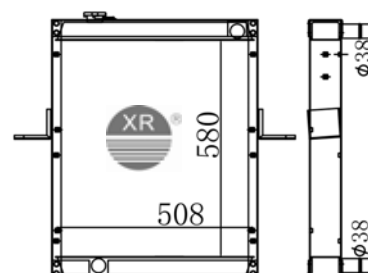

**XRR-1103 AA**

MODEL:AMICO TRUCK  
CORE SIZE:730\*638\*56/68  
OEM:AZ9123530305

**XRR-1104 AA**

MODEL:AMICO N420  
CORE SIZE:840\*638\*56/68  
OEM:N420

**XRR-1105 AA**

MODEL:AMICO NY580-C  
CORE SIZE:580\*508\*56/68  
OEM:NY580-C

**XRR-1106 AA**

MODEL:AMICO NY580-D  
CORE SIZE:580\*508\*56/68  
OEM:NY580-D

公司地址：湖北省十堰市张湾区万通工业园117-28号

Add.: No.117-28, Wantong Industry Area, Zhangwan District, Shiyan City, Hubei Province, China.

电话 (TEL): 0086-719-8611251