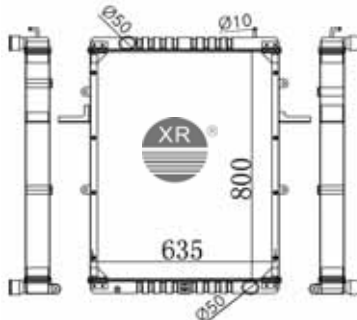

**RADIATOR VW/AMICO-1**

**XRR-1101 BC**

MODEL:VW CONSTELLATION  
CORE SIZE:740\*635\*60/76  
OEM:2TC121253  
(VSCD:19041)

**XRR-1102 BC**

MODEL:VW CONSTELLATION  
17310  
CORE SIZE:800\*635\*60/76  
OEM:2TG121253  
(VSCD:19042)

**XRR-1103 AA**

MODEL:AMICO TRUCK  
CORE SIZE:730\*638\*56/68  
OEM:AZ9123530305

**XRR-1104 AA**

MODEL:AMICO N420  
CORE SIZE:840\*638\*56/68  
OEM:N420

**XRR-1105 AA**

MODEL:AMICO NY580-C  
CORE SIZE:580\*508\*56/68  
OEM:NY580-C