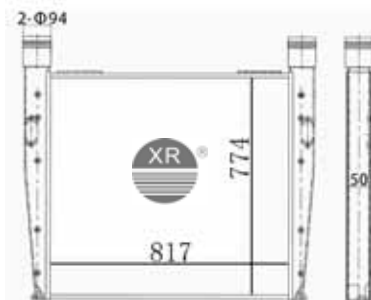

XRIN-1512

MODEL:SCANIA TRUCK
CORE SIZE:817*774*50
OEM:
NISSENS:

公司地址：湖北省十堰市张湾区万通工业园117-28号

Add.: No.117-28, Wantong Industry Area, Zhangwan District, Shiyan City, Hubei Province, China.

电话 (TEL): 0086-719-8611251

传真 (FAX): 0086-719-8611255