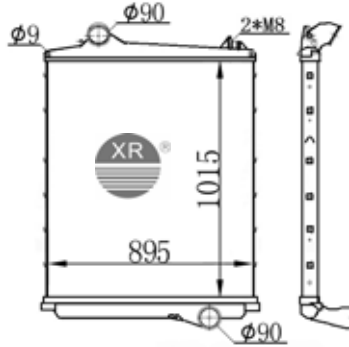

XRIN-1414

MODEL:VOLVO FH13
CORE SIZE:1015*895*62
OEM: 85013014 21649511
NISSENS:97082