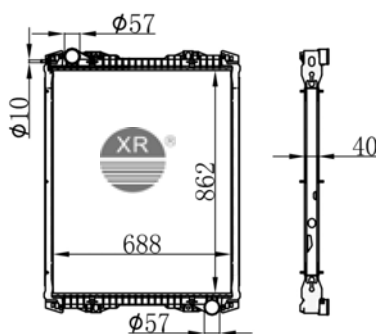

XRR-1511 PA

MODEL:SCANIA BUS 04-MT
CORE SIZE:862*688*40
OEM:1491710/1766125
1769999
NISSENS:67259A