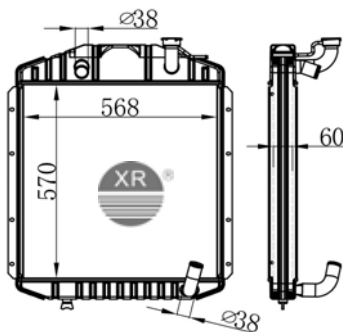

XRR-1334 BC

MODEL: BENZ TRUCK
OM352 '911B
CORE SIZE: 570*568*60/76
OEM: 455000004
NISSENS: