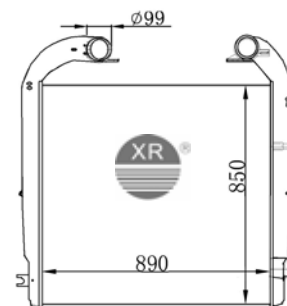

XRIN-1509

MODEL:SCANIA
CORE SIZE:890*850*62
OEM:1902444
NISSENS: